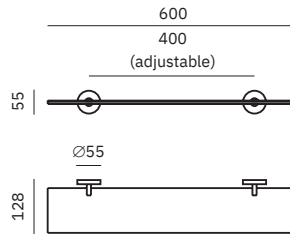

16856.S

Glass shelf

Dimensions
55 x 600 x 128 mm
2 1/8" x 1'-11 5/8" x 5"