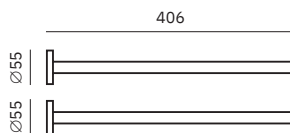

16937.N

Toilet brush

Dimensions
360 x 90 x 119 mm
1'-2 1/8" x 3 1/2" x 4 3/4"

Corinto Black

- ✓ Collection of washroom accessories made of AISI 304 stainless steel
- ✓ Complements of blown glass
- ✓ Nuts and bolts of stainless steel
- ✓ Fixing screw to wall using mounting plate system