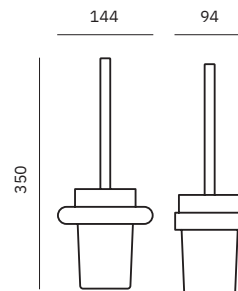

16227.N

Toilet brush

Dimensions
350 x 144 x 94 mm
1'-1 3/4" x 5 5/8" x 3 3/4"