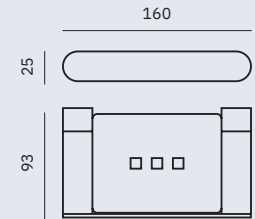

Dimensions
55 x 406 x 55 mm
2 1/8" x 1'-4" x 2 1/8"

16876.S

Toilet paper roll holder with shelf

Dimensions
84 x 170 x 116 mm
3 1/4" x 6 5/8" x 4 1/2"

Material
AISI 304 stainless steel

Finish: Satin (.S)

16877.S

Dimensions
25 x 425 x 70 mm
1" x 1'-4 3/4" x 2 3/4"

Material
AISI 304 stainless steel

Finish: Polished (.B)

16875.B

Soap dish

Dimensions
25 x 160 x 93 mm
1" x 6 1/4" x 3 5/8"

16881.B

Glass for toothbrush with wall support

Dimensions
96 x 111 x 70 mm
3 3/4" x 4 3/8" x 2 3/4"

16843.B

Towel rack shelf with bottom bar

Dimensions
103 x 600 x 203 mm
4" x 1'-11 5/8" x 8"

Verona Polished

- ✓ Collection of washroom accessories made of AISI 304 stainless steel
- ✓ Complements of blown glass
- ✓ Nuts and bolts of stainless steel
- ✓ Fixing screw to wall using mounting plate system

16871.B

Hook
Dimensions
45 x 25 x 44 mm
1 3/4" x 1" x 1 3/4"

16873.B

Hook
Dimensions
34 x 34 x 49 mm
1 3/8" x 1 3/8" x 1 7/8"

16874.B

Towel bar
Dimensions
55 x 406 x 55 mm
2 1/8" x 1'-4" x 2 1/8"

16876.B

Toilet paper roll holder with shelf
Dimensions
84 x 170 x 116 mm
3 1/4" x 6 5/8" x 4 1/2"