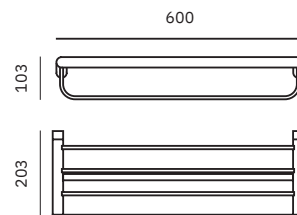

Material
AISI 304 stainless steel

Finish: Brushed gold (.G)

16880.G

Towel ring

Dimensions
155 x 225 x 70 mm
6 1/8" x 8 7/8" x 2 3/4"

16870.60.G

Towel rack

Dimensions
25 x 625 x 70 mm
1" x 2' 5/8" x 2 3/4"

Dimensions
96 x 111 x 70 mm
3 3/4" x 4 3/8" x 2 3/4"

Verona Gold

- ✓ Collection of washroom accessories made of AISI 304 stainless steel
- ✓ Complements of blown glass
- ✓ Nuts and bolts of stainless steel
- ✓ Fixing screw to wall using mounting plate system

Material
AISI 304 stainless steel

Finish: Brushed gold (.G)

16871.G

Hook

Dimensions
45 x 25 x 44 mm
1 3/4" x 1" x 1 3/4"

16843.G

Towel rack shelf with bottom bar

Dimensions
103 x 600 x 203 mm
4" x 1'-11 5/8" x 8"

16876.G

Toilet paper roll holder with shelf

Dimensions
84 x 170 x 116 mm
3 1/4" x 6 5/8" x 4 1/2"

16877.G

Toilet brush

Dimensions
310 x 135 x 119 mm
1'-0 1/4" x 5 3/8" x 4 5/8"

Verona Satin

- ✓ Collection of washroom accessories made of AISI 304 stainless steel
- ✓ Complements of blown glass
- ✓ Nuts and bolts of stainless steel
- ✓ Fixing screw to wall using mounting plate system