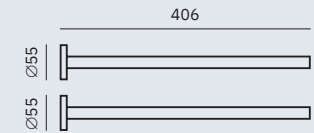

Material
AISI 304 stainless steel
Finish: Black (.N)

16873.N

Hook

Dimensions
34 x 34 x 49 mm
1 3/8" x 1 3/8" x 1 7/8"

16874.N

Towel bar

Dimensions
55 x 406 x 55 mm
2 1/8" x 1'-4" x 2 1/8"

09059.N