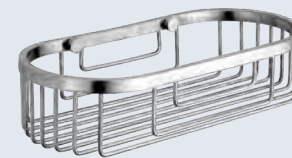

Dimensions
60 x 300 x 130 mm
2 3/8" x 11 3/4" x 5 11/8"

09063.S

Triangular soap basket

Material: Stainless steel

Dimensions
55 x 305 x 230 mm
2 1/8" x 1' x 9"

09064.S

09064.B

Rectangular soap basket