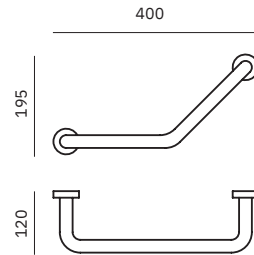

Dimensions
30 x 30 x 40 mm
1 1/8" x 1 1/8" x 1 5/8"

16359.B

Hook

Dimensions
80 x 50 x 75 mm
3 1/8" x 2" x 3"

16360.B

Double hook

Dimensions
67 x 117 x 72 mm
2 5/8" x 4 5/8" x 2 7/8"

16358.B

16352.B

Straight bar \varnothing 25 mm tube.
Double use (grab rail / towel bar)

Dimensions
50 x 300 x 105 mm
2" x 11 3/4" x 4 1/8"

\varnothing 25 mm tube

16354.B

Angled handle, tube \varnothing 25 mm.
Without soap basket

Dimensions
195 x 400 x 120 mm
7 5/8" x 1'-3 3/4" x 4 3/4"

\varnothing 25 mm

16355.B

Angled handle, tube \varnothing 25 mm.
With soap basket

Dimensions
180 x 460 x 120 mm
7 1/8" x 1'-6 1/8" x 4 3/4"

\varnothing 25 mm