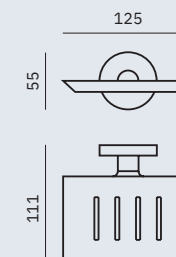

Material
AISI 304 stainless steel

Finish: Polished (.B)

16860.B

Towel ring

Dimensions
190 x 170 x 50 mm
7 1/2" x 6 3/4" x 2"

Ø 10 mm tube

16850.60.B

Towel rack

Dimensions
55 x 650 x 65 mm
2 1/8" x 2'-1 5/8" x 2 1/2"

Ø 20 mm tube

16850.40.B

Towel rack

Dimensions
55 x 400 x 65 mm
2 1/8" x 1'-3 3/4" x 2 1/2"

Ø 20 mm tube

16861.B

Glass for toothbrush with wall support

Dimensions
85 x 72 x 112 mm
3 3/8" x 2 7/8" x 4 3/8"

16855.B

Soap dish

Dimensions
55 x 125 x 111 mm
2 1/8" x 4 7/8" x 4 3/8"

Niza Polished

- ✓ Collection of washroom accessories made of AISI 304 stainless steel
- ✓ Complements of blown glass
- ✓ Nuts and bolts of stainless steel
- ✓ Fixing screw to wall using mounting plate system