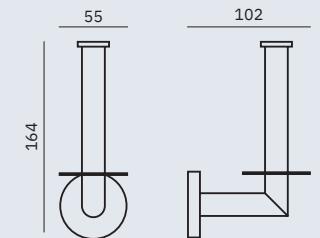

16869.S

Spare toilet paper roll holder

Dimensions
164 x 55 x 102 mm
6 1/2" x 2 1/8" x 4"