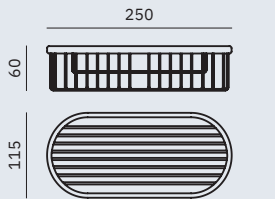

09064.S

09064.B

Rectangular soap basket

Material: Stainless steel

Dimensions
60 x 250 x 115 mm
2 3/8" x 9 7/8" x 4 1/2"