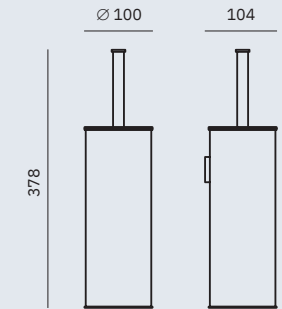

Dimensions
96 x 111 x 70 mm
3 3/4" x 4 3/8" x 2 3/4"

16843.B

Towel rack shelf with bottom bar

Dimensions
103 x 600 x 203 mm
4" x 1'-11 5/8" x 8"

Verona Polished

- ✓ Collection of washroom accessories made of AISI 304 stainless steel
- ✓ Complements of blown glass
- ✓ Nuts and bolts of stainless steel
- ✓ Fixing screw to wall using mounting plate system

16871.B

Hook
Dimensions
45 x 25 x 44 mm
1 3/4" x 1" x 1 3/4"

16873.B

Hook
Dimensions
34 x 34 x 49 mm
1 3/8" x 1 3/8" x 1 7/8"

16874.B

Towel bar
Dimensions
55 x 406 x 55 mm
2 1/8" x 1'-4" x 2 1/8"

16876.B

Toilet paper roll holder with shelf
Dimensions
84 x 170 x 116 mm
3 1/4" x 6 5/8" x 4 1/2"

Material
AISI 304 stainless steel

Finish: Polished (.B)

16877.B

Toilet brush holder with wall bracket
Dimensions
310 x 135 x 119 mm
1'-0 1/4" x 5 3/8" x 4 5/8"

09059.B

Toilet brush holder with wall bracket
Material
Stainless steel
Dimensions
378 x 100 x 104 mm
1'-2 7/8" x 3 7/8" x 4 1/8"

09078.B

Toilet brush holder
Material
Stainless steel
Dimensions
382 mm x Ø 105 mm
1'-3" x Ø 4 1/4"

Verona Black

- ✓ Collection of washroom accessories made of AISI 304 stainless steel
- ✓ Complements of blown glass
- ✓ Nuts and bolts of stainless steel
- ✓ Fixing screw to wall using mounting plate system