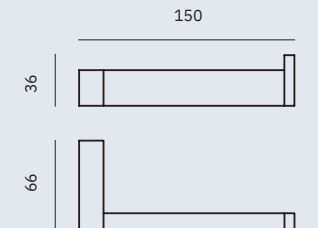

16391.B

Hook

Dimensions
40 x 16 x 56 mm
1 5/8" x 0 5/8" x 2 1/8"

16395.B

Toilet paper roll holder

Dimensions
36 x 150 x 66 mm
1 3/8" x 5 7/8" x 2 5/8"

Creta

- ✓ Collection of washroom accessories made of AISI 304 stainless steel
- ✓ Complements of blown glass
- ✓ Nuts and bolts of stainless steel
- ✓ Fixing screw to wall using mounting plate system

Material
AISI 304 stainless steel

Finish: Polished (.B)

16873.B

Hook

Dimensions
34 x 34 x 49 mm
1 3/8" x 1 3/8" x 1 7/8"

16874.B

Towel bar

Dimensions
55 x 406 x 55 mm
2 1/8" x 1'-4" x 2 1/8"