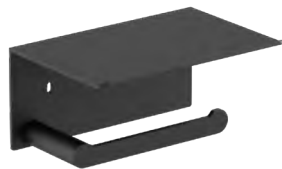

OTHER COLOURS

Hook

Dimensions
34 x 34 x 49 mm
1 3/8" x 1 3/8" x 1 7/8"

16876.N

OTHER COLOURS

Toilet paper roll holder
with shelf

Dimensions
84 x 170 x 116 mm
3 1/4" x 6 3/4" x 4 1/2"

Material: AISI 304 stainless steel