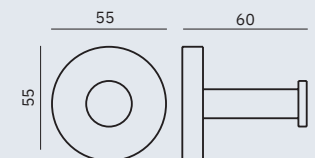

Dimensions
160 x 655 x 221 mm
6 1/4" x 2'-1 3/4" x 8 3/4"

Material
AISI 304 stainless steel

Finish: Polished (.B)

16849.B

Hook

Dimensions
55 x 55 x 50 mm
2 1/8" x 2 1/8" x 2"

16852.B

Double hook

Dimensions
55 x 55 x 45 mm
2 1/8" x 2 1/8" x 1 3/4"

16851.B

Hook

Dimensions
55 x 55 x 60 mm
2 1/8" x 2 1/8" x 2 3/8"

Niza Polished

- ✓ Collection of washroom accessories made of AISI 304 stainless steel
- ✓ Complements of blown glass
- ✓ Nuts and bolts of stainless steel
- ✓ Fixing screw to wall using mounting plate system