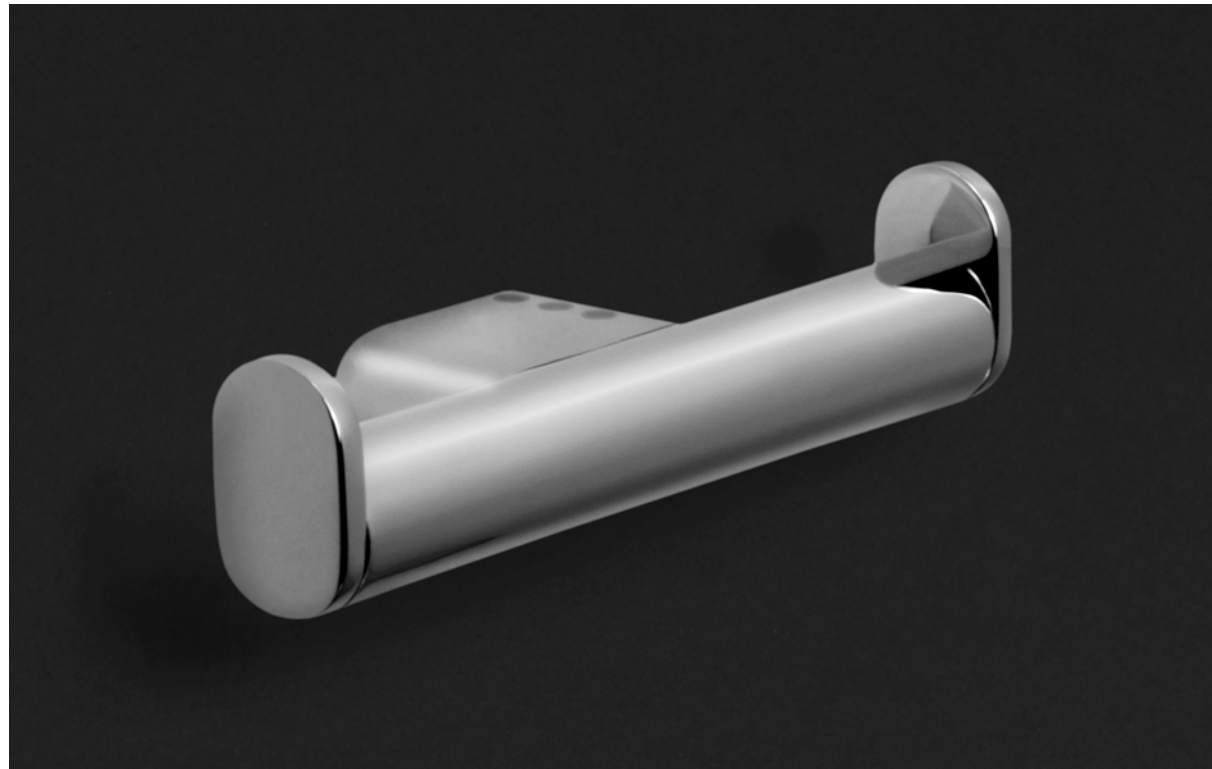

SANTORINI COLLECTION