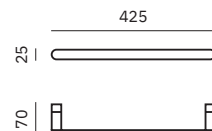

16880.N

Towel ring

Dimensions
155 x 225 x 70 mm
6 1/8" x 8 7/8" x 2 3/4"

16870.60.N

Towel rack

Dimensions
25 x 625 x 70 mm
1" x 2' 5/8" x 2 3/4"

16870.40.N

Towel rack

Dimensions
25 x 425 x 70 mm
1" x 1'-4 3/4" x 2 3/4"

Material
AISI 304 stainless steel

Finish: Black (.N)

16875.N

Soap dish

Dimensions
25 x 160 x 93 mm
1" x 6 1/4" x 3 5/8"

16881.N

Glass for toothbrush with wall support