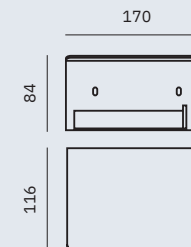

Material
AISI 304 stainless steel

Finish: Black (.N)