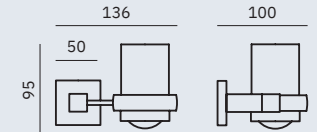

16914.B

OTHER COLOURS

Double glass for toothbrush with wall support

Dimensions

95 x 179 x 108 mm.
3 3/4" x 7" x 4 1/4"