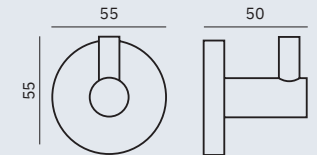

Dimensions
160 x 655 x 221 mm
6 1/4" x 2'-1 3/4" x 8 3/4"

Material
AISI 304 stainless steel

Finish: Satin (.S)

16849.S

Hook

Dimensions
55 x 55 x 50 mm
2 1/8" x 2 1/8" x 2"

16852.S

Double hook

Dimensions
55 x 55 x 45 mm
2 1/8" x 2 1/8" x 1 3/4"

16851.S

Hook

Dimensions
55 x 55 x 60 mm
2 1/8" x 2 1/8" x 2 3/8"

Niza Satin

- ✓ Collection of washroom accessories made of AISI 304 stainless steel
- ✓ Complements of blown glass
- ✓ Nuts and bolts of stainless steel
- ✓ Fixing screw to wall using mounting plate system