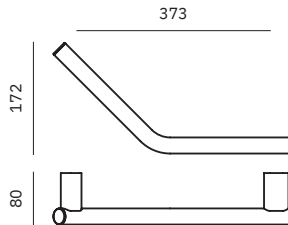

Finish: Polished (.B)

16332.B

Angular handle. Ergonomic, suitable as a grab rail

Dimensions
172 x 373 x 80 mm
6 3/4" x 1'-2 3/4" x 3 1/8"
Ø 25 mm

16331.B

Handle with non-slip grip. Ergonomic, suitable as a technical aid