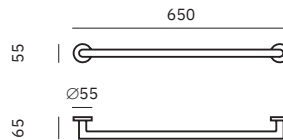

16850.40.N

OTHER COLOURS

Towel rack

Dimensions
55 x 400 x 65 mm
2 1/8" x 1'-3 3/4" x 2 1/2"

Ø 20 mm tube