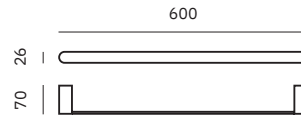

16220.40.G

Towel rack

Dimensions
26 x 400 x 70 mm
1" x 15 3/4" x 2 3/4"