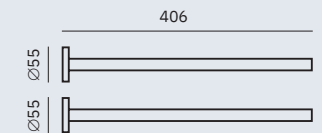

16874.B

Towel bar

Dimensions
55 x 406 x 55 mm
2 1/8" x 1'-4" x 2 1/8"

09059.B

Toilet brush holder with wall support

Dimensions
378 x 100 x 104 mm
1'-2 7/8" x 3 7/8" x 4 1/8"

Sienna

Monacco