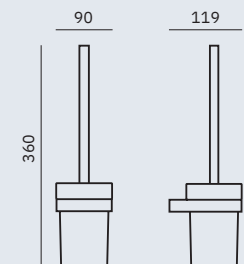

Dimensions
15 x 426 x 60 mm
0 5/8" x 16 3/4" x 2 3/8"

16923.B

Towel shelf

Dimensions
15 x 626 x 236 mm
0 5/8" x 24 5/8" x 9 1/4"

Material

AISI 304 stainless steel

Finish: Polished (.B)

16921.B

Hook

Dimensions
46 x 16 x 33 mm
1 3/4" x 0 5/8" x 1 1/4"

16925.B

Soap dish

Dimensions
39 x 102 x 111 mm
1 1/2" x 4" x 4 3/8"

16931.B

Glass for toothbrush with wall support

Dimensions
96 x 64 x 92 mm
3 3/4" x 2 1/2" x 3 5/8"

16937.B

Toilet brush

Dimensions
360 x 90 x 119 mm
1'-2 1/8" x 3 1/2" x 4 3/4"

Corinto Polished

- ✓ Collection of washroom accessories made of AISI 304 stainless steel
- ✓ Complements of blown glass
- ✓ Nuts and bolts of stainless steel
- ✓ Fixing screw to wall using mounting plate system