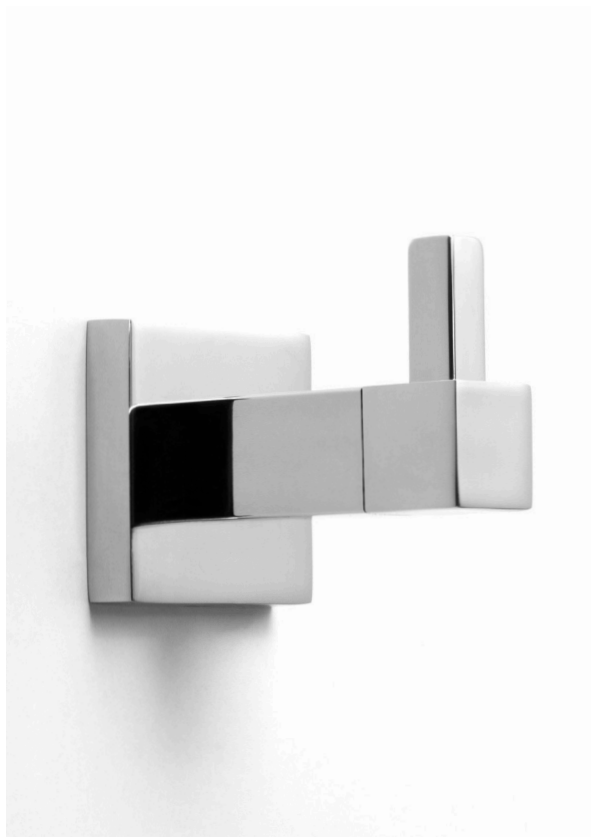

BARCELONA COLLECTION