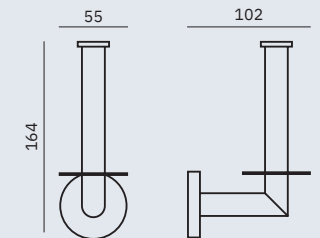

16869.N

OTHER COLOURS

Spare toilet paper roll holder

Dimensions
164 x 55 x 102 mm
6 1/2" x 2 1/8" x 4"