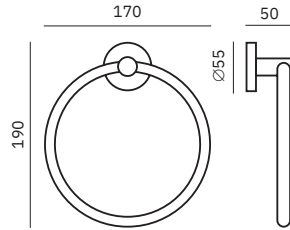

Material
AISI 304 stainless steel

Finish: Satin (.S)

16860.S

Towel ring
Dimensions
190 x 170 x 50 mm
7 1/2" x 6 3/4" x 2"
Ø 10 mm tube

16850.60.S

Towel rack
Dimensions
55 x 650 x 65 mm
2 1/8" x 2'-1 5/8" x 2 1/2"
Ø 20 mm tube