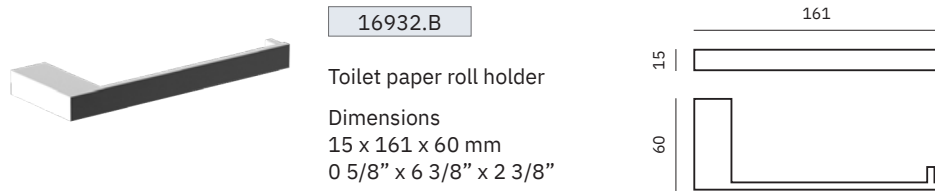

16937.B

Toilet brush

Dimensions
360 x 90 x 119 mm
1'-2 1/8" x 3 1/2" x 4 3/4"

Corinto Polished

- ✓ Collection of washroom accessories made of AISI 304 stainless steel
- ✓ Complements of blown glass
- ✓ Nuts and bolts of stainless steel
- ✓ Fixing screw to wall using mounting plate system