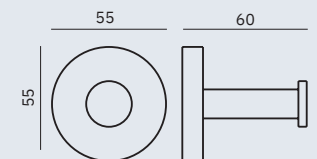

OTHER COLOURS

Hook

Dimensions
55 x 55 x 50 mm
2 1/8" x 2 1/8" x 2"

16852.N

OTHER COLOURS

Double hook

Dimensions
55 x 55 x 45 mm
2 1/8" x 2 1/8" x 1 3/4"

16851.N

OTHER COLOURS

Hook

Dimensions
55 x 55 x 60 mm
2 1/8" x 2 1/8" x 2 3/8"

Niza Black

- ✓ Collection of washroom accessories made of AISI 304 stainless steel
- ✓ Complements of blown glass
- ✓ Nuts and bolts of stainless steel
- ✓ Fixing screw to wall using mounting plate system