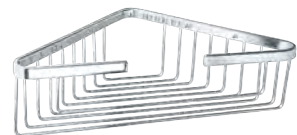

Dimensions
33 x 152 x 125 mm
1 1/4" x 6" x 4 7/8"

09052.B

Triangular soap basket

Material
Chromed brass

Dimensions
48 x 215 x 142 mm
1 7/8" x 8 1/2" x 5 5/8"

09053.B

Triangular soap basket

Material
Chromed brass