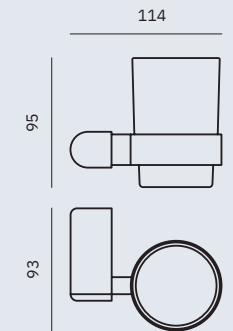

16231.G

Glass for toothbrush with wall support

Dimensions
95 x 114 x 93 mm
3 5/8" x 4 1/2" x 3 5/8"