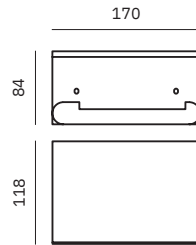

Material
Aluminium
Finish: Black (.N)

16228.N

Toilet paper roll holder with shelf

Dimensions
84 x 170 x 118 mm
3 1/4" x 6 3/4" x 4 5/8"

16229.N

Toilet paper roll holder

Dimensions
26 x 170 x 70 mm
1" x 6 3/4" x 2 3/4"

Material
AISI 304 stainless steel
Finish: Black (.N)

16873.N

Hook

Dimensions
34 x 34 x 49 mm
1 3/8" x 1 3/8" x 1 7/8"

16874.N

Towel bar

Dimensions
55 x 406 x 55 mm
2 1/8" x 1'-4" x 2 1/8"

09059.N