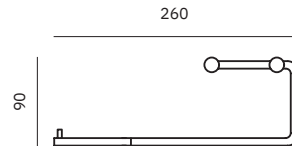

Finish: Satin (.S)

16826.S

Toilet paper roll holder

Dimensions
115 x 138 x 76 mm
4 1/2" x 5 3/8" x 3"

16805.S

Toilet paper roll holder

Dimensions
90 x 114 x 56 mm
3 1/2" x 4 1/2" x 2 1/4"

16804.S

Toilet paper double roll holder

Dimensions
90 x 260 x 76 mm
3 1/3" x 10 1/4" x 3"

16829.S

Toilet paper roll holder

Dimensions
26 x 26 x 170 mm
1" x 1" x 6 3/4"

16825.S

Toilet brush

Dimensions
300 x 154 x 140 mm
11 3/4" x 6 1/8" x 5 1/2"