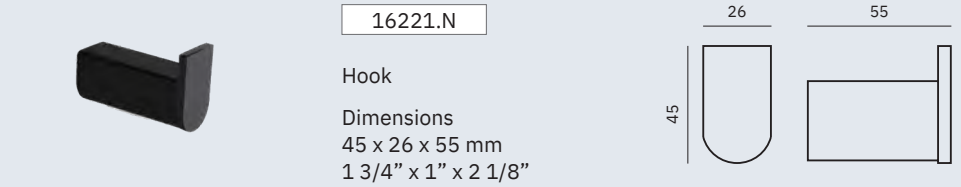

Material
Aluminium

Finish: Black (.N)