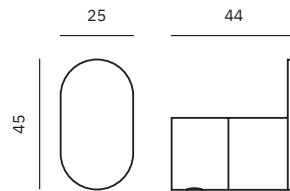

16870.40.G

Towel rack

Dimensions
25 x 425 x 70 mm
1" x 1'-4 3/4" x 2 3/4"

16875.G

Soap dish

Dimensions
25 x 160 x 93 mm
1" x 6 1/4" x 3 5/8"

16881.G

Glass for toothbrush with wall support

Dimensions
96 x 111 x 70 mm
3 3/4" x 4 3/8" x 2 3/4"

Verona Gold

- ✓ Collection of washroom accessories made of AISI 304 stainless steel
- ✓ Complements of blown glass
- ✓ Nuts and bolts of stainless steel
- ✓ Fixing screw to wall using mounting plate system

Material
AISI 304 stainless steel

Finish: Brushed gold (.G)

16871.G

Hook

Dimensions
45 x 25 x 44 mm
1 3/4" x 1" x 1 3/4"

16843.G

Towel rack shelf with bottom bar

Dimensions
103 x 600 x 203 mm
4" x 1'-11 5/8" x 8"

16876.G

Toilet paper roll holder with shelf

Dimensions
84 x 170 x 116 mm
3 1/4" x 6 5/8" x 4 1/2"

16877.G

Toilet brush

Dimensions
310 x 135 x 119 mm
1'-0 1/4" x 5 3/8" x 4 5/8"

Verona Satin

- ✓ Collection of washroom accessories made of AISI 304 stainless steel
- ✓ Complements of blown glass
- ✓ Nuts and bolts of stainless steel
- ✓ Fixing screw to wall using mounting plate system