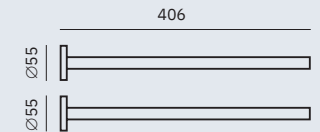

Material
AISI 304 stainless steel

Finish: Polished (.B)

16873.B

Hook

Dimensions
34 x 34 x 49 mm
1 3/8" x 1 3/8" x 1 7/8"

16874.B

Towel bar

Dimensions
55 x 406 x 55 mm
2 1/8" x 1'-4" x 2 1/8"