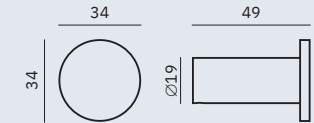

Material
AISI 304 stainless steel
Finish: Black (.N)

16873.N

Hook

Dimensions
34 x 34 x 49 mm
1 3/8" x 1 3/8" x 1 7/8"

16874.N

Towel bar

Dimensions
55 x 406 x 55 mm
2 1/8" x 1'-4" x 2 1/8"

09059.N