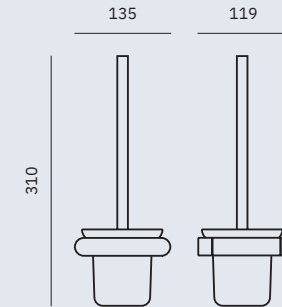

Dimensions
25 x 425 x 70 mm
1" x 1'-4 3/4" x 2 3/4"

Material
AISI 304 stainless steel

Finish: Polished (.B)

16875.B

Soap dish

Dimensions
25 x 160 x 93 mm
1" x 6 1/4" x 3 5/8"

16881.B

Glass for toothbrush with wall support

Dimensions
96 x 111 x 70 mm
3 3/4" x 4 3/8" x 2 3/4"

16843.B

Towel rack shelf with bottom bar

Dimensions
103 x 600 x 203 mm
4" x 1'-11 5/8" x 8"

Verona Polished

- ✓ Collection of washroom accessories made of AISI 304 stainless steel
- ✓ Complements of blown glass
- ✓ Nuts and bolts of stainless steel
- ✓ Fixing screw to wall using mounting plate system

16871.B

Hook
Dimensions
45 x 25 x 44 mm
1 3/4" x 1" x 1 3/4"

16873.B

Hook
Dimensions
34 x 34 x 49 mm
1 3/8" x 1 3/8" x 1 7/8"

16874.B

Towel bar
Dimensions
55 x 406 x 55 mm
2 1/8" x 1'-4" x 2 1/8"

16876.B

Toilet paper roll holder with shelf
Dimensions
84 x 170 x 116 mm
3 1/4" x 6 5/8" x 4 1/2"

Material
AISI 304 stainless steel

Finish: Polished (.B)

16877.B

Toilet brush holder with wall bracket
Dimensions
310 x 135 x 119 mm
1'-0 1/4" x 5 3/8" x 4 5/8"

09059.B

Toilet brush holder with wall bracket
Material
Stainless steel
Dimensions
378 x 100 x 104 mm
1'-2 7/8" x 3 7/8" x 4 1/8"