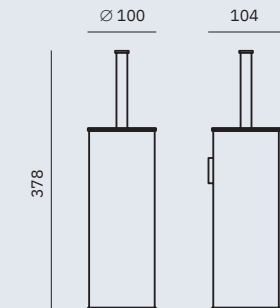

09059.N

Toilet brush holder with wall bracket

Material
Stainless steel

Dimensions
378 x 100 x 104 mm
1'-2 7/8" x 3 7/8" x 4 1/8"