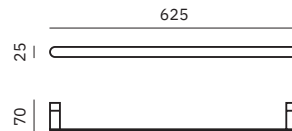

Material
AISI 304 stainless steel

Finish: Brushed gold (.G)

16880.G

Towel ring

Dimensions
155 x 225 x 70 mm
6 1/8" x 8 7/8" x 2 3/4"

16870.60.G

Towel rack

Dimensions
25 x 625 x 70 mm
1" x 2' 5/8" x 2 3/4"