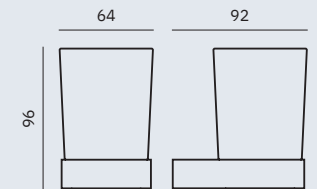

Dimensions
15 x 426 x 60 mm
0 5/8" x 16 3/4" x 2 3/8"

16923.S

Towel shelf

Dimensions
15 x 626 x 236 mm
0 5/8" x 24 5/8" x 9 1/4"

Material

AISI 304 stainless steel

Finish: Satin (.S)

16921.S

Hook

Dimensions
46 x 16 x 33 mm
1 3/4" x 0 5/8" x 1 1/4"

16925.S

Soap dish

Dimensions
39 x 102 x 111 mm
1 1/2" x 4" x 4 3/8"

16931.S

Glass for toothbrush with wall support

Dimensions
96 x 64 x 92 mm
3 3/4" x 2 1/2" x 3 5/8"