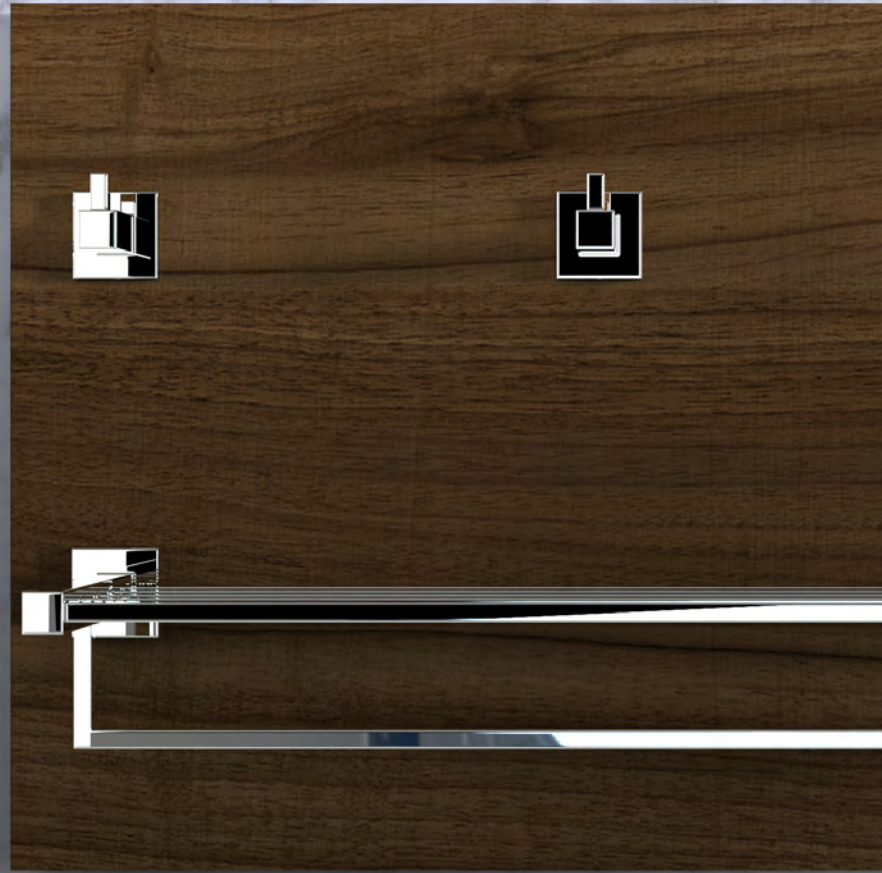

Finish: Satin (.S)

16873.S

Hook

Dimensions
34 x 34 x 49 mm
1 3/8" x 1 3/8" x 1 7/8"

16874.S

Towel bar

Dimensions
55 x 406 x 55 mm
2 1/8" x 1'-4" x 2 1/8"

Roma