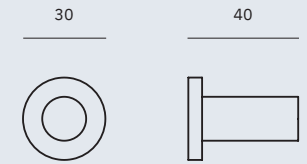

Dimensions
30 x 30 x 40 mm
1 1/8" x 1 1/8" x 1 5/8"

16359.B

Hook

Dimensions
80 x 50 x 75 mm
3 1/8" x 2" x 3"

16360.B

Double hook

Dimensions
67 x 117 x 72 mm
2 5/8" x 4 5/8" x 2 7/8"

16358.B