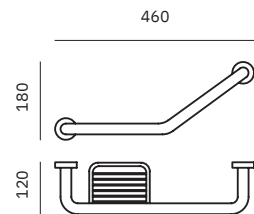

Dimensions
195 x 400 x 120 mm
7 5/8" x 1'-3 3/4" x 4 3/4"

\varnothing 25 mm

16355.B

Angled handle, tube \varnothing 25 mm.
With soap basket

Dimensions
180 x 460 x 120 mm
7 1/8" x 1'-6 1/8" x 4 3/4"

\varnothing 25 mm