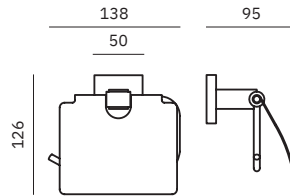

Dimensions
50 x 680 x 140 mm
2" x 2' 2 3/4" x 5 1/2"

10 x 10 mm tube

16910.B

OTHER COLOURS

Glass shelf

Dimensions
50 x 530 x 152 mm
2" x 1' 8 7/8" x 6"

Barcelona

- ✓ Collection of washroom accessories made of AISI 304 stainless steel
- ✓ Complements of blown glass
- ✓ Nuts and bolts of stainless steel
- ✓ Fixing screw to wall using mounting plate system

Toilet brush

Dimensions
310 x 158 x 121 mm.
1'-01/4" x 6 1/4" x 4 3/4"

Barcelona

- ✓ Collection of washroom accessories made of AISI 304 stainless steel
- ✓ Complements of blown glass
- ✓ Nuts and bolts of stainless steel
- ✓ Fixing screw to wall using mounting plate system

Material: AISI 304 stainless steel

Finish: Polished (.B)

Other colours 

Barcelona

16917.B

OTHER COLOURS

Toilet paper roll holder

Dimensions
126 x 138 x 95 mm
5" x 5 3/8" x 3 3/4"