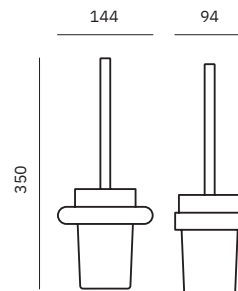

16227.G

Toilet brush

Dimensions
350 x 144 x 94 mm
1'-1 3/4" x 5 5/8" x 3 3/4"