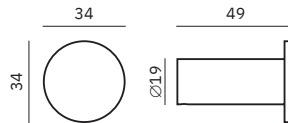

16873.B

Hook

Dimensions
34 x 34 x 49 mm
1 3/8" x 1 3/8" x 1 7/8"

16876.B

Toilet paper roll holder
with shelf

Dimensions
84 x 170 x 116 mm
3 1/4" x 6 3/4" x 4 1/2"

Material

AISI 304 stainless steel