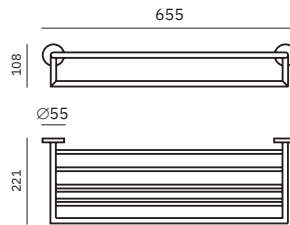

16856.S

Glass shelf

Dimensions
55 x 600 x 128 mm
2 1/8" x 1'-11 5/8" x 5"

16853.S

Towel rack shelf with bottom bar

Dimensions
108 x 655 x 221 mm
4 1/4" x 2'-1 3/4" x 8 3/4"

16854.S

Towel rack shelf with bottom bar and four wall supports

Dimensions
160 x 655 x 221 mm
6 1/4" x 2'-1 3/4" x 8 3/4"

Material
AISI 304 stainless steel

Finish: Satin (.S)

16849.S

Hook

Dimensions
55 x 55 x 50 mm
2 1/8" x 2 1/8" x 2"

16852.S

Double hook

Dimensions
55 x 55 x 45 mm
2 1/8" x 2 1/8" x 1 3/4"

16851.S

Hook

Dimensions
55 x 55 x 60 mm
2 1/8" x 2 1/8" x 2 3/8"

Niza Satin

- ✓ Collection of washroom accessories made of AISI 304 stainless steel
- ✓ Complements of blown glass
- ✓ Nuts and bolts of stainless steel
- ✓ Fixing screw to wall using mounting plate system