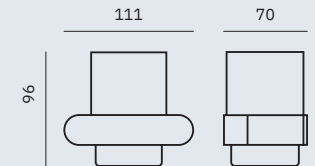

Dimensions
25 x 425 x 70 mm
1" x 1'-4 3/4" x 2 3/4"

Material
AISI 304 stainless steel

Finish: Black (.N)

16875.N

Soap dish

Dimensions
25 x 160 x 93 mm
1" x 6 1/4" x 3 5/8"

16881.N

Glass for toothbrush with wall support

Dimensions
96 x 111 x 70 mm
3 3/4" x 4 3/8" x 2 3/4"

16843.N

Towel rack shelf with bottom bar

Dimensions
103 x 600 x 203 mm
4" x 1'-11 5/8" x 8"

Verona Black

- ✓ Collection of washroom accessories made of AISI 304 stainless steel
- ✓ Complements of blown glass
- ✓ Nuts and bolts of stainless steel
- ✓ Fixing screw to wall using mounting plate system