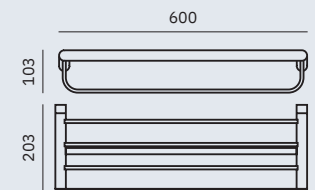

Material
AISI 304 stainless steel

Finish: Brushed gold (.G)

16880.G

Towel ring

Dimensions
155 x 225 x 70 mm
6 1/8" x 8 7/8" x 2 3/4"

16870.60.G

Towel rack

Dimensions
25 x 625 x 70 mm
1" x 2' 5/8" x 2 3/4"

Dimensions
25 x 425 x 70 mm
1" x 1'-4 3/4" x 2 3/4"

Material
AISI 304 stainless steel

Finish: Black (.N)

16875.N

Soap dish

Dimensions
25 x 160 x 93 mm
1" x 6 1/4" x 3 5/8"

16881.N

Glass for toothbrush with wall support

Dimensions
96 x 111 x 70 mm
3 3/4" x 4 3/8" x 2 3/4"

16843.N

Towel rack shelf with bottom bar

Dimensions
103 x 600 x 203 mm
4" x 1'-11 5/8" x 8"

Verona Black

- ✓ Collection of washroom accessories made of AISI 304 stainless steel
- ✓ Complements of blown glass
- ✓ Nuts and bolts of stainless steel
- ✓ Fixing screw to wall using mounting plate system