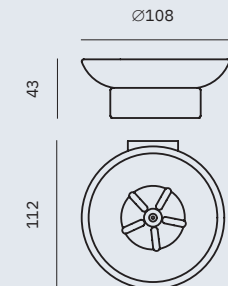

16330.40.B

Towel rack

Dimensions
22 x 400 x 77 mm
7/8" x 15 3/4" x 3"

Ø 22 mm

Material

Chromed brass

Finish: Polished (.B)

16339.B

Glass for toothbrush with wall support

Dimensions
96 x 69 x 92 mm
3 3/4" x 2 3/4" x 3 5/8"

16340.B

Soap dish

Dimensions
43 x 108 x 112 mm
1 5/8" x 4 1/4" x 4 3/8"

Santorini

- ✓ Collection of washroom accessories made of chromed brass
- ✓ Complements of blown glass
- ✓ Nuts and bolts of stainless steel
- ✓ Fixing screw to wall using mounting plate system

Material
Chromed brass

Finish: Polished (.B)

16345.B

Angular support bar for shower

Dimensions

1200 x 450 x 80 mm

3'-11 1/4" x 1'-5 3/4" x 3 1/8"

Ø 25 mm