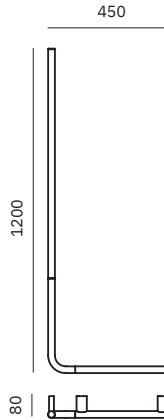

16345.B

Angular support bar for shower

Dimensions

1200 x 450 x 80 mm

3'-11 1/4" x 1'-5 3/4" x 3 1/8"

Ø 25 mm

15208.B

Support for shower head

Dimensions

117 mm, Ø 40 mm

4 5/8", Ø 1 5/8"