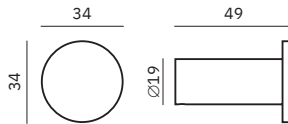

16876.S

Toilet paper roll holder
with shelf

Dimensions
84 x 170 x 116 mm
3 1/4" x 6 3/4" x 4 1/2"