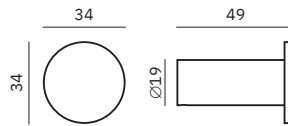

Material
AISI 304 stainless steel

Finish: Polished (.B)

16873.B

Hook

Dimensions
34 x 34 x 49 mm
1 3/8" x 1 3/8" x 1 7/8"

16874.B

Towel bar

Dimensions
55 x 406 x 55 mm
2 1/8" x 1'-4" x 2 1/8"