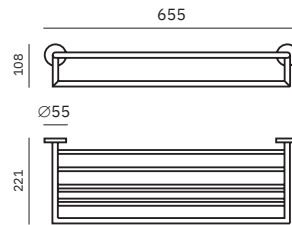

Soap dish

Dimensions
55 x 125 x 111 mm
2 1/8" x 4 7/8" x 4 3/8"

Niza Black

- ✓ Collection of washroom accessories made of AISI 304 stainless steel
- ✓ Complements of blown glass
- ✓ Nuts and bolts of stainless steel
- ✓ Fixing screw to wall using mounting plate system

16856.N

OTHER COLOURS

Glass shelf

Dimensions
55 x 600 x 128 mm
2 1/8" x 1'-11 5/8" x 5"

16853.N

OTHER COLOURS

Towel rack shelf with bottom bar

Dimensions
108 x 655 x 221 mm
4 1/4" x 2'-1 3/4" x 8 3/4"