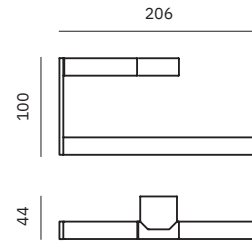

Santorini

- ✓ Collection of washroom accessories made of chromed brass
- ✓ Complements of blown glass
- ✓ Nuts and bolts of stainless steel
- ✓ Fixing screw to wall using mounting plate system

16341.B

Towel ring

Dimensions
100 x 206 x 44 mm
3 7/8" x 8 1/8" x 1 3/4"

Ø 18 mm

16330.60.B

Towel rack

Dimensions
22 x 672 x 77 mm
7/8" x 2'-2 1/2" x 3"

Ø 22 mm

16330.40.B

Towel rack

Dimensions
22 x 400 x 77 mm
7/8" x 15 3/4" x 3"

Ø 22 mm

Material

Chromed brass

Finish: Polished (.B)

16339.B

Glass for toothbrush with wall support

Dimensions
96 x 69 x 92 mm
3 3/4" x 2 3/4" x 3 5/8"

16340.B

Soap dish

Dimensions
43 x 108 x 112 mm
1 5/8" x 4 1/4" x 4 3/8"