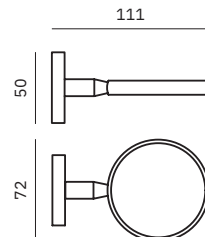

Material
AISI 304 stainless steel

Finish: Polished (.B)

16873.B

Hook

Dimensions
34 x 34 x 49 mm
1 3/8" x 1 3/8" x 1 7/8"

16874.B

Towel bar

Dimensions
55 x 406 x 55 mm
2 1/8" x 1'-4" x 2 1/8"

Dimensions
219 x 200 x 65 mm
8 5/8" x 7 7/8" x 2 1/2"
Ø 12 mm ring tube

16351.B

Straight bar

Dimensions
50 x 520 x 85 mm
2" x 1'-8 1/2" x 3 3/8"
Ø 20 mm tube

16362.B

Soap dish

Dimensions
48 x 120 x 131 mm
1 7/8" x 4 3/4" x 5 1/8"

16356.B

Glass for toothbrush with wall support

Dimensions
50 x 111 x 72 mm
2" x 4 7/8" x 2 7/8"

Material

Chromed brass

Finish: Polished (.B)

16363.B

Hook

Dimensions
30 x 30 x 40 mm
1 1/8" x 1 1/8" x 1 5/8"

16359.B

Hook

Dimensions
80 x 50 x 75 mm
3 1/8" x 2" x 3"

16360.B

Double hook

Dimensions
67 x 117 x 72 mm
2 5/8" x 4 5/8" x 2 7/8"

16358.B