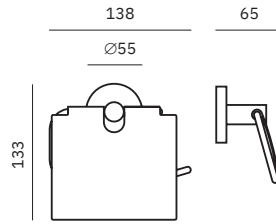

Toilet paper roll holder
Dimensions
133 x 138 x 65 mm
5 1/4" x 5 3/8" x 2 5/8"

16859.B