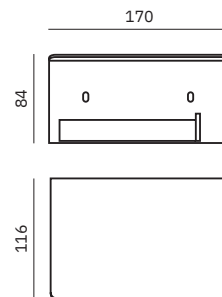

Dimensions
55 x 55 x 45 mm
2 1/8" x 2 1/8" x 1 3/4"

16851.B

Hook

Dimensions
55 x 55 x 60 mm
2 1/8" x 2 1/8" x 2 3/8"

Niza Polished

- ✓ Collection of washroom accessories made of AISI 304 stainless steel
- ✓ Complements of blown glass
- ✓ Nuts and bolts of stainless steel
- ✓ Fixing screw to wall using mounting plate system

16873.B

Hook

Dimensions
34 x 34 x 49 mm
1 3/8" x 1 3/8" x 1 7/8"

16876.B

Toilet paper roll holder
with shelf

Dimensions
84 x 170 x 116 mm
3 1/4" x 6 3/4" x 4 1/2"

Material

AISI 304 stainless steel

Finish: Polished (.B)

16874.B

Towel bar

Dimensions
55 x 406 x 55 mm
2 1/8" x 1'-4" x 2 1/8"

09059.B

Toilet brush holder with wall
bracket

Material
Stainless steel

Dimensions
378 x 100 x 104 mm
1'-2 7/8" x 3 7/8" x 4 1/8"