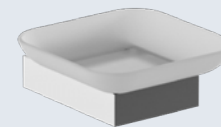

Dimensions
15 x 426 x 60 mm
0 5/8" x 16 3/4" x 2 3/8"

16923.B

Towel shelf

Dimensions
15 x 626 x 236 mm
0 5/8" x 24 5/8" x 9 1/4"

Material

AISI 304 stainless steel

Finish: Polished (.B)

16921.B

Hook

Dimensions
46 x 16 x 33 mm
1 3/4" x 0 5/8" x 1 1/4"

16925.B

Soap dish

Dimensions
39 x 102 x 111 mm
1 1/2" x 4" x 4 3/8"

16931.B

Glass for toothbrush with wall support

Dimensions
96 x 64 x 92 mm
3 3/4" x 2 1/2" x 3 5/8"