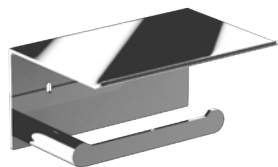

Dimensions
96 x 111 x 70 mm
3 3/4" x 4 3/8" x 2 3/4"

16843.B

Towel rack shelf with bottom bar

Dimensions
103 x 600 x 203 mm
4" x 1'-11 5/8" x 8"

Verona Polished

- ✓ Collection of washroom accessories made of AISI 304 stainless steel
- ✓ Complements of blown glass
- ✓ Nuts and bolts of stainless steel
- ✓ Fixing screw to wall using mounting plate system

16871.B

Hook
Dimensions
45 x 25 x 44 mm
1 3/4" x 1" x 1 3/4"

16873.B

Hook
Dimensions
34 x 34 x 49 mm
1 3/8" x 1 3/8" x 1 7/8"

16874.B

Towel bar
Dimensions
55 x 406 x 55 mm
2 1/8" x 1'-4" x 2 1/8"

16876.B

Toilet paper roll holder with shelf
Dimensions
84 x 170 x 116 mm
3 1/4" x 6 5/8" x 4 1/2"