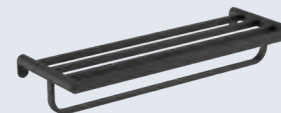

Dimensions
25 x 425 x 70 mm
1" x 1'-4 3/4" x 2 3/4"

Material
AISI 304 stainless steel

Finish: Black (.N)

16875.N

Soap dish

Dimensions
25 x 160 x 93 mm
1" x 6 1/4" x 3 5/8"

16881.N

Glass for toothbrush with wall support

Dimensions
96 x 111 x 70 mm
3 3/4" x 4 3/8" x 2 3/4"

16843.N

Towel rack shelf with bottom bar

Dimensions
103 x 600 x 203 mm
4" x 1'-11 5/8" x 8"

Verona Black

- ✓ Collection of washroom accessories made of AISI 304 stainless steel
- ✓ Complements of blown glass
- ✓ Nuts and bolts of stainless steel
- ✓ Fixing screw to wall using mounting plate system