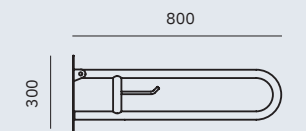

Anti-conductive kit and bolts included.

15051.80.S

With toilet paper roll holder

Dimensions

300 x 800 x 100 mm
11 3/4" x 2'-7 1/2" x 3 7/8"

15051.SP.80.S

Without toilet paper roll holder

Dimensions