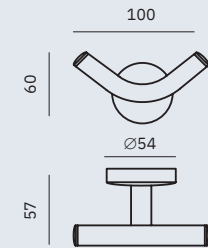

Dimensions
55 x 110 x 125 mm
2 1/8" x 4 3/8" x 4 7/8"

16376.B

Glass for toothbrush with wall support

Dimensions
95 x 70 x 105 mm
3 3/4" x 2 3/4" x 4 1/8"

Material

Chromed brass

Finish: Polished (.B)

16379.B

Hook

Dimensions
67 x 54 x 64 mm
2 5/8" x 2 1/8" x 2 1/2"

16373.B

Double hook

Dimensions
60 x 100 x 57 mm
2 3/8" x 3 7/8" x 2 1/4"

16370.B

Double hook

Dimensions
54 x 62 x 40 mm
2 1/8" x 2 1/2" x 1 5/8"