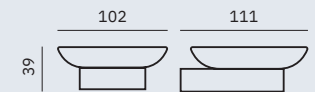

Hook

Dimensions
46 x 16 x 33 mm
1 3/4" x 0 5/8" x 1 1/4"

16925.N

Soap dish

Dimensions
39 x 102 x 111 mm
1 1/2" x 4" x 4 3/8"

16931.N

Glass for toothbrush with wall support

Dimensions
96 x 64 x 92 mm
3 3/4" x 2 1/2" x 3 5/8"

16937.N

Toilet brush

Dimensions
360 x 90 x 119 mm
1'-2 1/8" x 3 1/2" x 4 3/4"

Corinto Black

- ✓ Collection of washroom accessories made of AISI 304 stainless steel
- ✓ Complements of blown glass
- ✓ Nuts and bolts of stainless steel
- ✓ Fixing screw to wall using mounting plate system