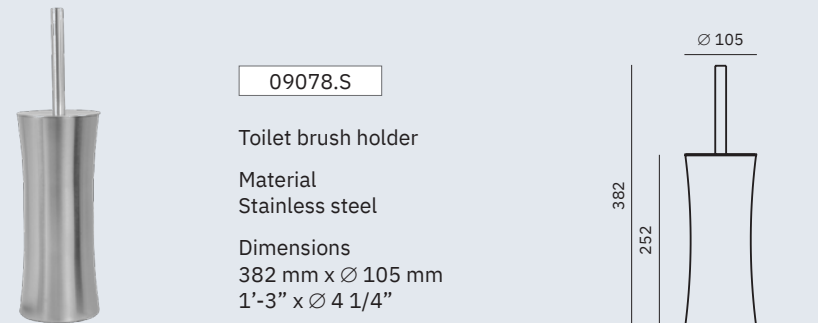

Material
AISI 304 stainless steel

Finish: Satin (.S)