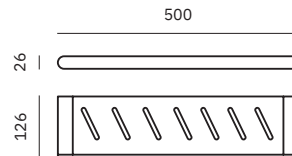

16226.G

Utility shelf

Dimensions
26 x 500 x 126 mm
1" x 19 3/4" x 5"