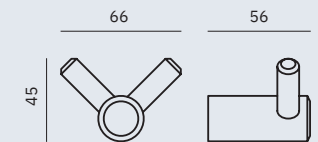

16821.S

Double hook

Dimensions
45 x 66 x 56 mm
1 3/4" x 2 5/8" x 2 1/4"