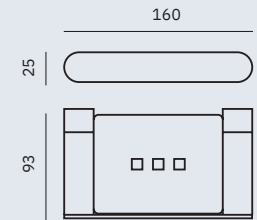

Material
AISI 304 stainless steel

Finish: Brushed gold (.G)

16880.G

Towel ring

Dimensions
155 x 225 x 70 mm
6 1/8" x 8 7/8" x 2 3/4"

16870.60.G

Towel rack

Dimensions
25 x 625 x 70 mm
1" x 2' 5/8" x 2 3/4"

16870.40.G

Towel rack

Dimensions
25 x 425 x 70 mm
1" x 1'-4 3/4" x 2 3/4"

16875.G

Soap dish

Dimensions
25 x 160 x 93 mm
1" x 6 1/4" x 3 5/8"

16881.G

Glass for toothbrush with wall support

Dimensions
96 x 111 x 70 mm
3 3/4" x 4 3/8" x 2 3/4"

Verona Gold

- ✓ Collection of washroom accessories made of AISI 304 stainless steel
- ✓ Complements of blown glass
- ✓ Nuts and bolts of stainless steel
- ✓ Fixing screw to wall using mounting plate system

Material
AISI 304 stainless steel

Finish: Brushed gold (.G)

16871.G

Hook

Dimensions
45 x 25 x 44 mm
1 3/4" x 1" x 1 3/4"

16843.G

Towel rack shelf with bottom bar

Dimensions
103 x 600 x 203 mm
4" x 1'-11 5/8" x 8"