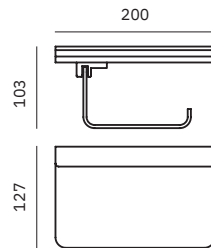

16335.B

Toilet paper roll holder with top shelf feature

Dimensions
103 x 200 x 127 mm
4" x 7 7/8" x 5"