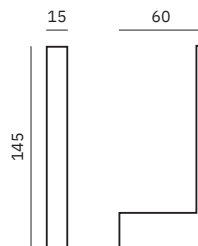

Hook

Dimensions
46 x 16 x 33 mm
1 3/4" x 0 5/8" x 1 1/4"

16925.N

Soap dish

Dimensions
39 x 102 x 111 mm
1 1/2" x 4" x 4 3/8"

16931.N

Glass for toothbrush with wall support

Dimensions
96 x 64 x 92 mm
3 3/4" x 2 1/2" x 3 5/8"

16937.N

Toilet brush

Dimensions
360 x 90 x 119 mm
1'-2 1/8" x 3 1/2" x 4 3/4"

Corinto Black

- ✓ Collection of washroom accessories made of AISI 304 stainless steel
- ✓ Complements of blown glass
- ✓ Nuts and bolts of stainless steel
- ✓ Fixing screw to wall using mounting plate system