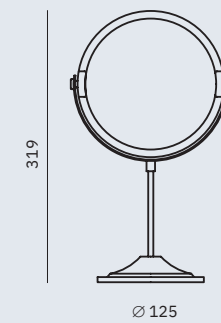

08004.B

Extensible magnifying mirror. Normal vision and 3x

Material
Steel

Mirror dimensions
Ø 172 mm. Ø 6 3/4"

Dimensions
319 x 188 x 125 mm
1'-0 1/2" x 7 3/8" x 4 7/8"