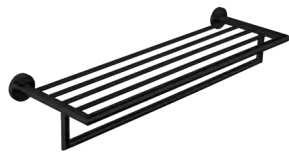

16856.N

OTHER COLOURS

Glass shelf

Dimensions
55 x 600 x 128 mm
2 1/8" x 1'-11 5/8" x 5"