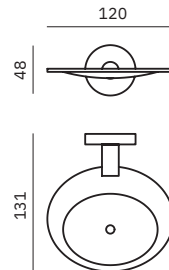

Material
AISI 304 stainless steel

Finish: Polished (.B)

16873.B

Hook

Dimensions
34 x 34 x 49 mm
1 3/8" x 1 3/8" x 1 7/8"

16874.B

Towel bar

Dimensions
55 x 406 x 55 mm
2 1/8" x 1'-4" x 2 1/8"

Dimensions
219 x 200 x 65 mm
8 5/8" x 7 7/8" x 2 1/2"
Ø 12 mm ring tube

16351.B

Straight bar

Dimensions
50 x 520 x 85 mm
2" x 1'-8 1/2" x 3 3/8"
Ø 20 mm tube

16362.B

Soap dish

Dimensions
48 x 120 x 131 mm
1 7/8" x 4 3/4" x 5 1/8"

Dimensions
30 x 30 x 40 mm
1 1/8" x 1 1/8" x 1 5/8"

16359.B

Hook

Dimensions
80 x 50 x 75 mm
3 1/8" x 2" x 3"

16360.B

Double hook

Dimensions
67 x 117 x 72 mm
2 5/8" x 4 5/8" x 2 7/8"

16358.B