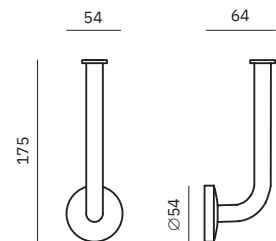

16381.B

Spare toilet paper roll holder

Dimensions
175 x 54 x 64 mm
6 7/8" x 2 1/8" x 2 1/2"