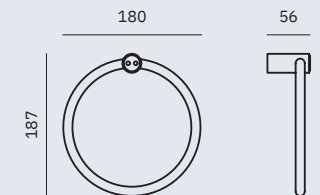

Material
AISI 304 stainless steel

Finish: Satin (.S)

16827.S

Towel ring

Dimensions
187 x 180 x 56 mm
7 3/8" x 7 1/8" x 2 1/4"

Ø 12 mm ring tube

16824.S

Utility shelf

Dimensions
22 x 480 x 132 mm
7/8" x 1'-6 7/8" x 5 1/4"

Roma

- ✓ Collection of washroom accessories made of AISI 304 stainless steel
- ✓ Complements of blown glass
- ✓ Nuts and bolts of stainless steel
- ✓ Fixing screw to wall using mounting plate system