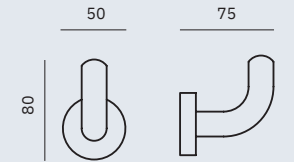

Dimensions
30 x 30 x 40 mm
1 1/8" x 1 1/8" x 1 5/8"

16359.B

Hook

Dimensions
80 x 50 x 75 mm
3 1/8" x 2" x 3"

16360.B

Double hook

Dimensions
67 x 117 x 72 mm
2 5/8" x 4 5/8" x 2 7/8"

16358.B