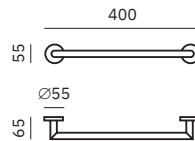

16850.40.S

Towel rack
Dimensions
55 x 400 x 65 mm
2 1/8" x 1'-3 3/4" x 2 1/2"
Ø 20 mm tube