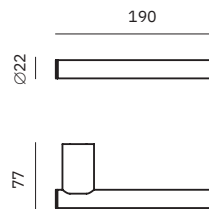

16335.B

Toilet paper roll holder with top shelf feature

Dimensions
103 x 200 x 127 mm
4" x 7 7/8" x 5"

16334.B

Spare toilet paper roll holder

Dimensions
22 x 190 x 77 mm
7/8" x 7 1/2" x 3"

Material

Chromed brass