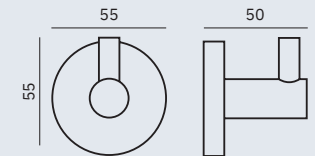

Dimensions
160 x 655 x 221 mm
6 1/4" x 2'-1 3/4" x 8 3/4"

Material
AISI 304 stainless steel

Finish: Polished (.B)

16849.B

Hook

Dimensions
55 x 55 x 50 mm
2 1/8" x 2 1/8" x 2"

16852.B

Double hook

Dimensions
55 x 55 x 45 mm
2 1/8" x 2 1/8" x 1 3/4"

16851.B

Hook

Dimensions
55 x 55 x 60 mm
2 1/8" x 2 1/8" x 2 3/8"

Niza Polished

- ✓ Collection of washroom accessories made of AISI 304 stainless steel
- ✓ Complements of blown glass
- ✓ Nuts and bolts of stainless steel
- ✓ Fixing screw to wall using mounting plate system