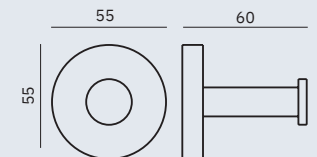

Dimensions
160 x 655 x 221 mm
6 1/4" x 2'-1 3/4" x 8 3/4"

Material
AISI 304 stainless steel

Finish: Satin (.S)

16849.S

Hook

Dimensions
55 x 55 x 50 mm
2 1/8" x 2 1/8" x 2"

16852.S

Double hook

Dimensions
55 x 55 x 45 mm
2 1/8" x 2 1/8" x 1 3/4"

16851.S

Hook

Dimensions
55 x 55 x 60 mm
2 1/8" x 2 1/8" x 2 3/8"

Niza Satin

- ✓ Collection of washroom accessories made of AISI 304 stainless steel
- ✓ Complements of blown glass
- ✓ Nuts and bolts of stainless steel
- ✓ Fixing screw to wall using mounting plate system