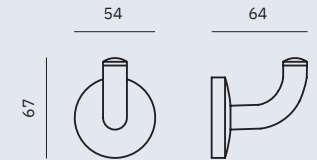

Dimensions
55 x 110 x 125 mm
2 1/8" x 4 3/8" x 4 7/8"

16376.B

Glass for toothbrush with wall support

Dimensions
95 x 70 x 105 mm
3 3/4" x 2 3/4" x 4 1/8"

Material

Chromed brass

Finish: Polished (.B)

16379.B

Hook

Dimensions
67 x 54 x 64 mm
2 5/8" x 2 1/8" x 2 1/2"

16373.B

Double hook

Dimensions
60 x 100 x 57 mm
2 3/8" x 3 7/8" x 2 1/4"

16370.B

Double hook

Dimensions
54 x 62 x 40 mm
2 1/8" x 2 1/2" x 1 5/8"