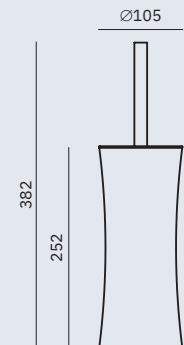

06045.FIX

Bathroom accessories fixing adhesive. Adhesive tube 6 ml