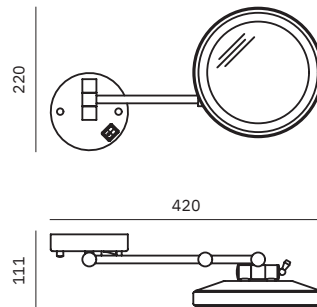

08006.B

08006.N

Extendable mirror with 3x magnification. With LED lighting

Material
Chromed brass and stainless steel

Mirror dimensions
Ø 200 mm. Ø 7 7/8"

Dimensions (extended)
220 x 420 x 111 mm
8 5/8" x 1'-4 1/2" x 4 3/8"