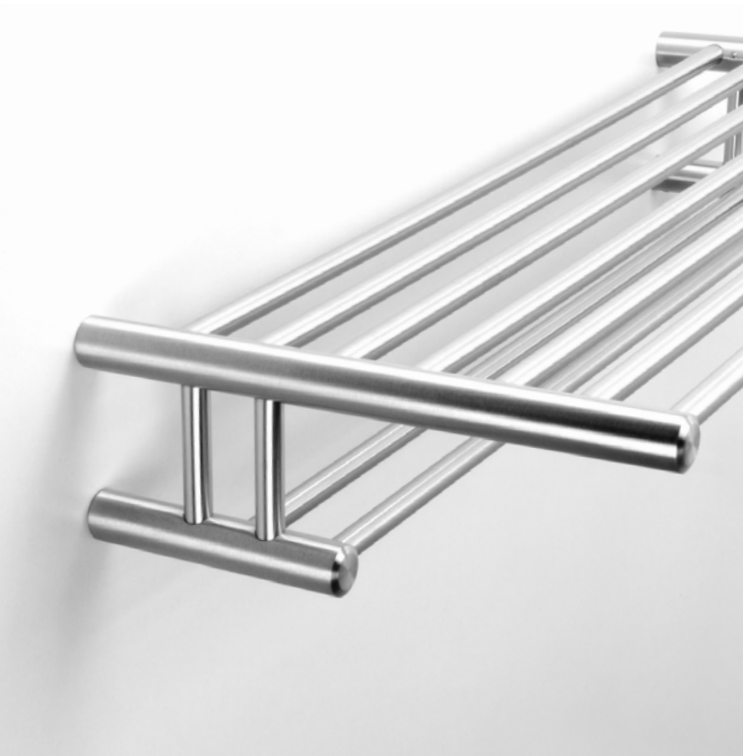

Material
AISI 304 stainless steel

Finish: Black (.N)

Corinto

Roma

ROMA COLLECTION

ROMA COLLECTION

Roma

- ✓ Collection of washroom accessories made of AISI 304 stainless steel
- ✓ Complements of blown glass
- ✓ Nuts and bolts of stainless steel
- ✓ Fixing screw to wall using mounting plate system