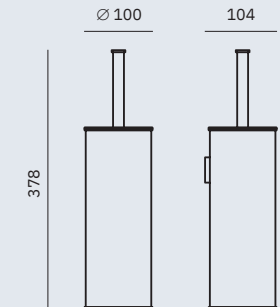

16873.B

Hook

Dimensions
34 x 34 x 49 mm
1 3/8" x 1 3/8" x 1 7/8"

16876.B

Toilet paper roll holder
with shelf

Dimensions
84 x 170 x 116 mm
3 1/4" x 6 3/4" x 4 1/2"

Material

AISI 304 stainless steel

Finish: Polished (.B)

16874.B

Towel bar

Dimensions
55 x 406 x 55 mm
2 1/8" x 1'-4" x 2 1/8"

09059.B

Toilet brush holder with wall
bracket

Material
Stainless steel

Dimensions
378 x 100 x 104 mm
1'-2 7/8" x 3 7/8" x 4 1/8"