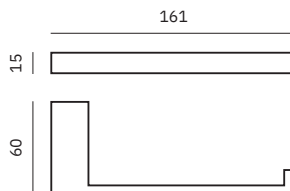

Hook

Dimensions
46 x 16 x 33 mm
1 3/4" x 0 5/8" x 1 1/4"

16925.N

Soap dish

Dimensions
39 x 102 x 111 mm
1 1/2" x 4" x 4 3/8"

16931.N

Glass for toothbrush with wall support

Dimensions
96 x 64 x 92 mm
3 3/4" x 2 1/2" x 3 5/8"

16937.N

Toilet brush

Dimensions
360 x 90 x 119 mm
1'-2 1/8" x 3 1/2" x 4 3/4"

Corinto Black

- ✓ Collection of washroom accessories made of AISI 304 stainless steel
- ✓ Complements of blown glass
- ✓ Nuts and bolts of stainless steel
- ✓ Fixing screw to wall using mounting plate system