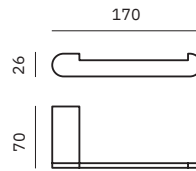

Material
Aluminium
Finish: Black (.N)

16228.N

Toilet paper roll holder with shelf

Dimensions
84 x 170 x 118 mm
3 1/4" x 6 3/4" x 4 5/8"

16229.N

Toilet paper roll holder

Dimensions
26 x 170 x 70 mm
1" x 6 3/4" x 2 3/4"

Material
AISI 304 stainless steel
Finish: Black (.N)

16873.N

Hook

Dimensions
34 x 34 x 49 mm
1 3/8" x 1 3/8" x 1 7/8"

16874.N

Towel bar

Dimensions
55 x 406 x 55 mm
2 1/8" x 1'-4" x 2 1/8"

09059.N