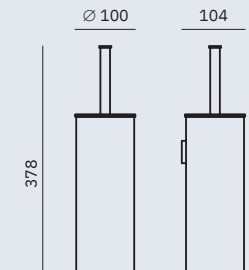

09059.B

Toilet brush holder with wall support

Dimensions
378 x 100 x 104 mm
1'-2 7/8" x 3 7/8" x 4 1/8"