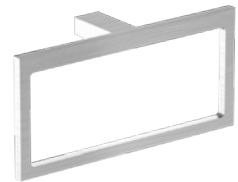

Corinto Satin

- ✓ Collection of washroom accessories made of AISI 304 stainless steel
- ✓ Complements of blown glass
- ✓ Nuts and bolts of stainless steel
- ✓ Fixing screw to wall using mounting plate system