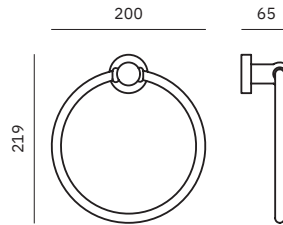

16357.B

Large towel ring

Dimensions
219 x 200 x 65 mm
8 5/8" x 7 7/8" x 2 1/2"
Ø 12 mm ring tube