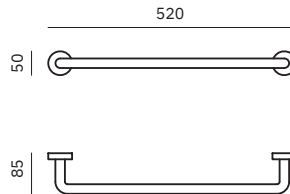

16351.B

Straight bar

Dimensions
50 x 520 x 85 mm
2" x 1'-8 1/2" x 3 3/8"
Ø 20 mm tube

16362.B

Soap dish

Dimensions
48 x 120 x 131 mm
1 7/8" x 4 3/4" x 5 1/8"