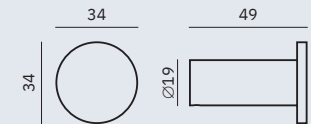

Material
AISI 304 stainless steel

Finish: Polished (.B)

16873.B

Hook

Dimensions
34 x 34 x 49 mm
1 3/8" x 1 3/8" x 1 7/8"

16874.B

Towel bar

Dimensions
55 x 406 x 55 mm
2 1/8" x 1'-4" x 2 1/8"