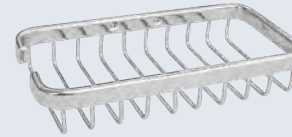

Complements Soap baskets

- ✓ Collection of washroom accessories made of chromed brass or stainless steel
- ✓ Nuts and bolts of stainless steel
- ✓ Fixing screw to wall using mounting plate system
- ✓ Finish: Satin (.S) Polished (.B)

09054.B

Rectangular soap basket

Material
Chromed brass

Dimensions
92 x 259 x 124 mm
3 5/8" x 10 1/4" x 4 7/8"

09055.S

09055.B

Rectangular soap basket

Material
Chromed brass

Dimensions
33 x 152 x 125 mm
1 1/4" x 6" x 4 7/8"

09052.B

Triangular soap basket

Material
Chromed brass

Dimensions
48 x 215 x 142 mm
1 7/8" x 8 1/2" x 5 5/8"

09053.B

Triangular soap basket

Material
Chromed brass

Dimensions
90 x 340 x 205 mm
3 1/2" x 1'1 3/8" x 8 1/8"

09056.B

Rectangular soap basket

Material: Stainless steel

Dimensions
35 x 218 x 108 mm
1 3/8" x 8 5/8" x 4 1/4"

09057.B

Rectangular soap basket

Material: Stainless steel

Dimensions
60 x 300 x 130 mm
2 3/8" x 11 3/4" x 5 11/8"

09063.S

Triangular soap basket

Material: Stainless steel

Dimensions
55 x 305 x 230 mm
2 1/8" x 1' x 9"

09064.S

09064.B

Rectangular soap basket

Material: Stainless steel

Dimensions
60 x 250 x 115 mm
2 3/8" x 9 7/8" x 4 1/2"

09065.B

Rectangular soap basket

Material: Stainless steel

Dimensions
40 x 355 x 120 mm
1 5/8" x 1' 2" x 4 3/4"