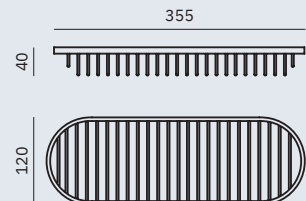

Material: Stainless steel

Dimensions
60 x 250 x 115 mm
2 3/8" x 9 7/8" x 4 1/2"

09065.B

Rectangular soap basket

Material: Stainless steel

Dimensions
40 x 355 x 120 mm
1 5/8" x 1' 2" x 4 3/4"

Complements Vanity