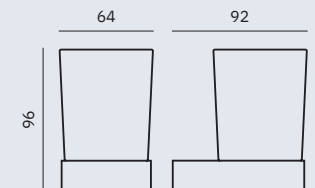

Dimensions
15 x 426 x 60 mm
0 5/8" x 16 3/4" x 2 3/8"

16923.N

Towel shelf

Dimensions
15 x 626 x 236 mm
0 5/8" x 24 5/8" x 9 1/4"

Material

AISI 304 stainless steel

Finish: Black (.N)

16921.N

Hook

Dimensions
46 x 16 x 33 mm
1 3/4" x 0 5/8" x 1 1/4"

16925.N

Soap dish

Dimensions
39 x 102 x 111 mm
1 1/2" x 4" x 4 3/8"

16931.N

Glass for toothbrush with wall support

Dimensions
96 x 64 x 92 mm
3 3/4" x 2 1/2" x 3 5/8"