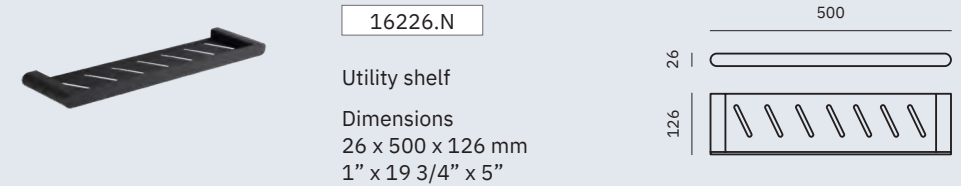

Material
Aluminium

Finish: Black (.N)