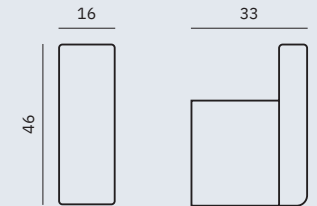

Dimensions
15 x 426 x 60 mm
0 5/8" x 16 3/4" x 2 3/8"

16923.S

Towel shelf

Dimensions
15 x 626 x 236 mm
0 5/8" x 24 5/8" x 9 1/4"

Material

AISI 304 stainless steel

Finish: Satin (.S)

16921.S

Hook

Dimensions
46 x 16 x 33 mm
1 3/4" x 0 5/8" x 1 1/4"

16925.S

Soap dish

Dimensions
39 x 102 x 111 mm
1 1/2" x 4" x 4 3/8"

16931.S

Glass for toothbrush with wall support

Dimensions
96 x 64 x 92 mm
3 3/4" x 2 1/2" x 3 5/8"