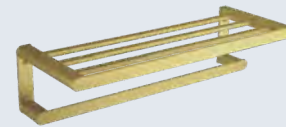

16227.G

Toilet brush

Dimensions
350 x 144 x 94 mm
1'-1 3/4" x 5 5/8" x 3 3/4"