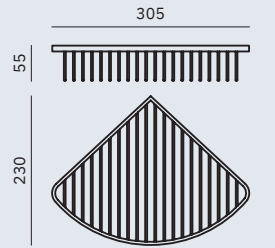

Dimensions
60 x 300 x 130 mm
2 3/8" x 11 3/4" x 5 11/8"

09063.S

Triangular soap basket

Material: Stainless steel

Dimensions
55 x 305 x 230 mm
2 1/8" x 1' x 9"

09064.S

09064.B

Rectangular soap basket