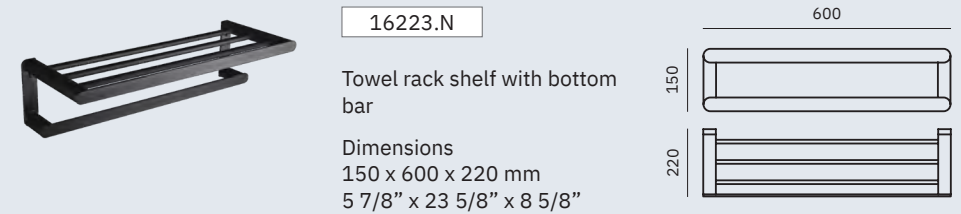

Material
Aluminium

Finish: Black (.N)