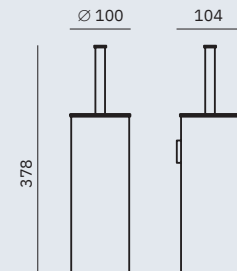

09059.B

Toilet brush holder with wall support

Dimensions
378 x 100 x 104 mm
1'-2 7/8" x 3 7/8" x 4 1/8"