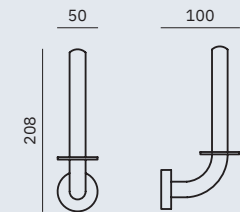

Material
Chromed brass

Finish: Polished (.B)

16350.B

Spare toilet paper roll holder

Dimensions
208 x 50 x 100 mm
8 1/4" x 2" x 3 7/8"

- ✓ Collection of washroom accessories made of AISI 304 stainless steel
- ✓ Complements of blown glass
- ✓ Nuts and bolts of stainless steel
- ✓ Fixing screw to wall using mounting plate system

Material
AISI 304 stainless steel
Finish: Polished (.B)