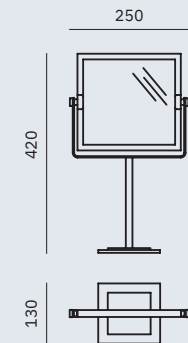

Dimensions (extended)
220 x 420 x 111 mm
8 5/8" x 1'-4 1/2" x 4 3/8"

08005.B

Extensible magnifying mirror. Normal vision and 3x

Material
Chrome-plated brass

Mirror dimensions
180 x 180 mm
7 1/8" x 7 1/8"

Dimensions
420 x 250 x 130 mm
1'-4 1/2" x 9 7/8" x 5 1/8"