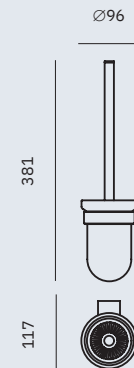

Finish: Polished (.B)

16333.B

Toilet paper roll holder

Dimensions
100 x 133 x 44 mm
3 7/8" x 5 1/4" x 1 3/4"

16342.B

Toilet brush holder with wall support

Dimensions
381 x 96 x 117 mm
1'-3" x 3 3/4" x 4 5/8"