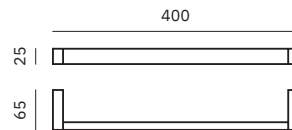

Material
Chromed brass

Finish: Polished (.B)

16390.60.B

Towel rack

Dimensions
25 x 600 x 65 mm
1" x 1'-11 5/8" x 2 1/2"

16390.40.B

Towel rack

Dimensions
25 x 400 x 65 mm
1" x 1'-3 3/4" x 2 1/2"