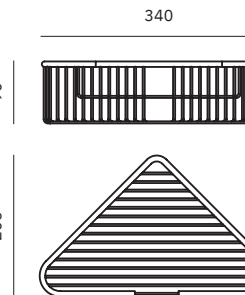

Complements Soap baskets

- ✓ Collection of washroom accessories made of chromed brass or stainless steel
- ✓ Nuts and bolts of stainless steel
- ✓ Fixing screw to wall using mounting plate system
- ✓ Finish: Satin (.S) Polished (.B)

09054.B

Rectangular soap basket

Material
Chromed brass

Dimensions
92 x 259 x 124 mm
3 5/8" x 10 1/4" x 4 7/8"

09055.S

09055.B

Rectangular soap basket

Material
Chromed brass

Dimensions
33 x 152 x 125 mm
1 1/4" x 6" x 4 7/8"

09052.B

Triangular soap basket

Material
Chromed brass

Dimensions
48 x 215 x 142 mm
1 7/8" x 8 1/2" x 5 5/8"

09053.B

Triangular soap basket

Material
Chromed brass

Dimensions
90 x 340 x 205 mm
3 1/2" x 1'1 3/8" x 8 1/8"

09056.B

Rectangular soap basket

Material: Stainless steel

Dimensions
35 x 218 x 108 mm
1 3/8" x 8 5/8" x 4 1/4"

09057.B

Rectangular soap basket

Material: Stainless steel

Dimensions
60 x 300 x 130 mm
2 3/8" x 11 3/4" x 5 11/8"

09063.S

Triangular soap basket

Material: Stainless steel

Dimensions
55 x 305 x 230 mm
2 1/8" x 1' x 9"

09064.S

09064.B

Rectangular soap basket

Material: Stainless steel

Dimensions
60 x 250 x 115 mm
2 3/8" x 9 7/8" x 4 1/2"

09065.B

Rectangular soap basket

Material: Stainless steel

Dimensions
40 x 355 x 120 mm
1 5/8" x 1' 2" x 4 3/4"