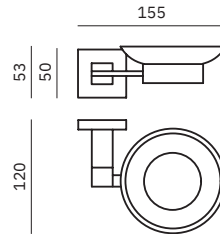

Finish: Satin (.S)

16873.S

Hook

Dimensions
34 x 34 x 49 mm
1 3/8" x 1 3/8" x 1 7/8"

16874.S

Towel bar

Dimensions
55 x 406 x 55 mm
2 1/8" x 1'-4" x 2 1/8"

Roma

Dimensions
50 x 680 x 70 mm
2" x 2' 2 3/4" x 2 3/4"

10 x 10 mm tube

Material: AISI 304 stainless steel

Finish: Polished (.B)

Other colours 

16902.B

OTHER COLOURS

Double towel bar

Dimensions
50 x 680 x 140 mm
2" x 2' 2 3/4" x 5 1/2"

10 x 10 mm tube

16910.B

OTHER COLOURS

Glass shelf

Dimensions
50 x 530 x 152 mm
2" x 1' 8 7/8" x 6"

Barcelona

- ✓ Collection of washroom accessories made of AISI 304 stainless steel
- ✓ Complements of blown glass
- ✓ Nuts and bolts of stainless steel
- ✓ Fixing screw to wall using mounting plate system

16911.B

OTHER COLOURS

Soap dish

Dimensions

53 x 155 x 120 mm.
2 1/8" x 6 1/8" x 4 7/8"

16912.B

OTHER COLOURS

Soap dish