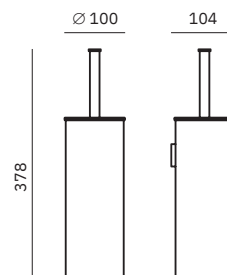

Toilet paper double roll holder

Dimensions
90 x 260 x 76 mm
3 1/3" x 10 1/4" x 3"

16829.S

Toilet paper roll holder

Dimensions
26 x 26 x 170 mm
1" x 1" x 6 3/4"

16825.S

Toilet brush

Dimensions
300 x 154 x 140 mm
11 3/4" x 6 1/8" x 5 1/2"

Toilet paper roll holder with shelf

Dimensions
84 x 170 x 116 mm
3 1/4" x 6 3/4" x 4 1/2"

09059.S

Toilet brush holder with wall support

Dimensions
378 x 100 x 104 mm
1'-2 7/8" x 3 7/8" x 4 1/8"

Material
AISI 304 stainless steel

Finish: Satin (.S)

16873.S

Hook

Dimensions
34 x 34 x 49 mm
1 3/8" x 1 3/8" x 1 7/8"

16874.S

Towel bar

Dimensions
55 x 406 x 55 mm
2 1/8" x 1'-4" x 2 1/8"

Roma