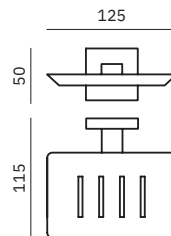

Barcelona

- ✓ Collection of washroom accessories made of AISI 304 stainless steel
- ✓ Complements of blown glass
- ✓ Nuts and bolts of stainless steel
- ✓ Fixing screw to wall using mounting plate system

16911.B

OTHER COLOURS

Soap dish

Dimensions

53 x 155 x 120 mm.
2 1/8" x 6 1/8" x 4 7/8"

16912.B

OTHER COLOURS

Soap dish

Dimensions

50 x 125 x 115 mm.
2" x 4 7/8" x 4 1/2"

Material: AISI 304 stainless steel

Finish: Polished (.B)

Other colours

16913.B

OTHER COLOURS

Glass for toothbrush with wall support

Dimensions

95 x 136 x 100 mm
3 3/4" x 5 3/8" x 3 7/8"

16914.B

OTHER COLOURS

Double glass for toothbrush with wall support

Dimensions

95 x 179 x 108 mm.
3 3/4" x 7" x 4 1/4"