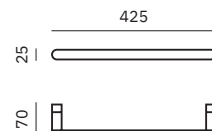

16875.G

Soap dish

Dimensions
25 x 160 x 93 mm
1" x 6 1/4" x 3 5/8"