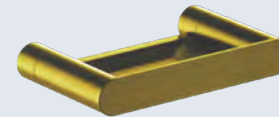

16875.G

Soap dish

Dimensions
25 x 160 x 93 mm
1" x 6 1/4" x 3 5/8"