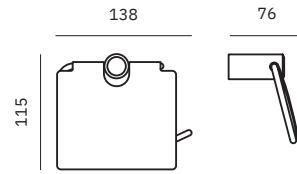

Toilet brush holder with wall bracket

Dimensions
310 x 135 x 119 mm
1'-0 1/4" x 5 3/8" x 4 5/8"

09059.N

Toilet brush holder with wall bracket

Material
Stainless steel

Dimensions
378 x 100 x 104 mm
1'-2 7/8" x 3 7/8" x 4 1/8"

16822.S

Towel rack shelf with double bottom bar

Dimensions
100 x 600 x 270 mm
3 7/8" x 23 5/8" x 10 5/8"

16823.S

Soap basket

Dimensions
70 x 350 x 122 mm
2 3/4" x 1'-1 3/4" x 4 3/4"

Material

AISI 304 stainless steel

Finish: Satin (.S)

16821.S

Double hook

Dimensions
45 x 66 x 56 mm
1 3/4" x 2 5/8" x 2 1/4"

16828.S

Hook

Dimensions
40 x 19 x 50 mm
1 5/8" x 0 3/4" x 2"

Roma

Finish: Satin (.S)

16826.S

Toilet paper roll holder

Dimensions
115 x 138 x 76 mm
4 1/2" x 5 3/8" x 3"

16805.S

Toilet paper roll holder

Dimensions
90 x 114 x 56 mm
3 1/2" x 4 1/2" x 2 1/4"

16804.S