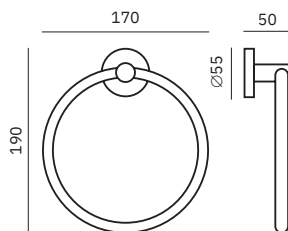

16874.S

Towel bar

Dimensions
55 x 406 x 55 mm
2 1/8" x 1'-4" x 2 1/8"

09059.S

Toilet brush holder with wall
bracket

Material
Stainless steel

Dimensions
378 x 100 x 104 mm
1'-2 7/8" x 3 7/8" x 4 1/8"

09078.S

Material
AISI 304 stainless steel

Finish: Polished (.B)

16860.B

Towel ring

Dimensions
190 x 170 x 50 mm
7 1/2" x 6 3/4" x 2"

Ø 10 mm tube

16850.60.B

Towel rack

Dimensions
55 x 650 x 65 mm
2 1/8" x 2'-1 5/8" x 2 1/2"

Ø 20 mm tube

16850.40.B

Towel rack

Dimensions
55 x 400 x 65 mm
2 1/8" x 1'-3 3/4" x 2 1/2"

Ø 20 mm tube

16861.B

Glass for toothbrush with wall support

Dimensions
85 x 72 x 112 mm
3 3/8" x 2 7/8" x 4 3/8"

16855.B

Soap dish

Dimensions
55 x 125 x 111 mm
2 1/8" x 4 7/8" x 4 3/8"

Niza Polished

- ✓ Collection of washroom accessories made of AISI 304 stainless steel
- ✓ Complements of blown glass
- ✓ Nuts and bolts of stainless steel
- ✓ Fixing screw to wall using mounting plate system