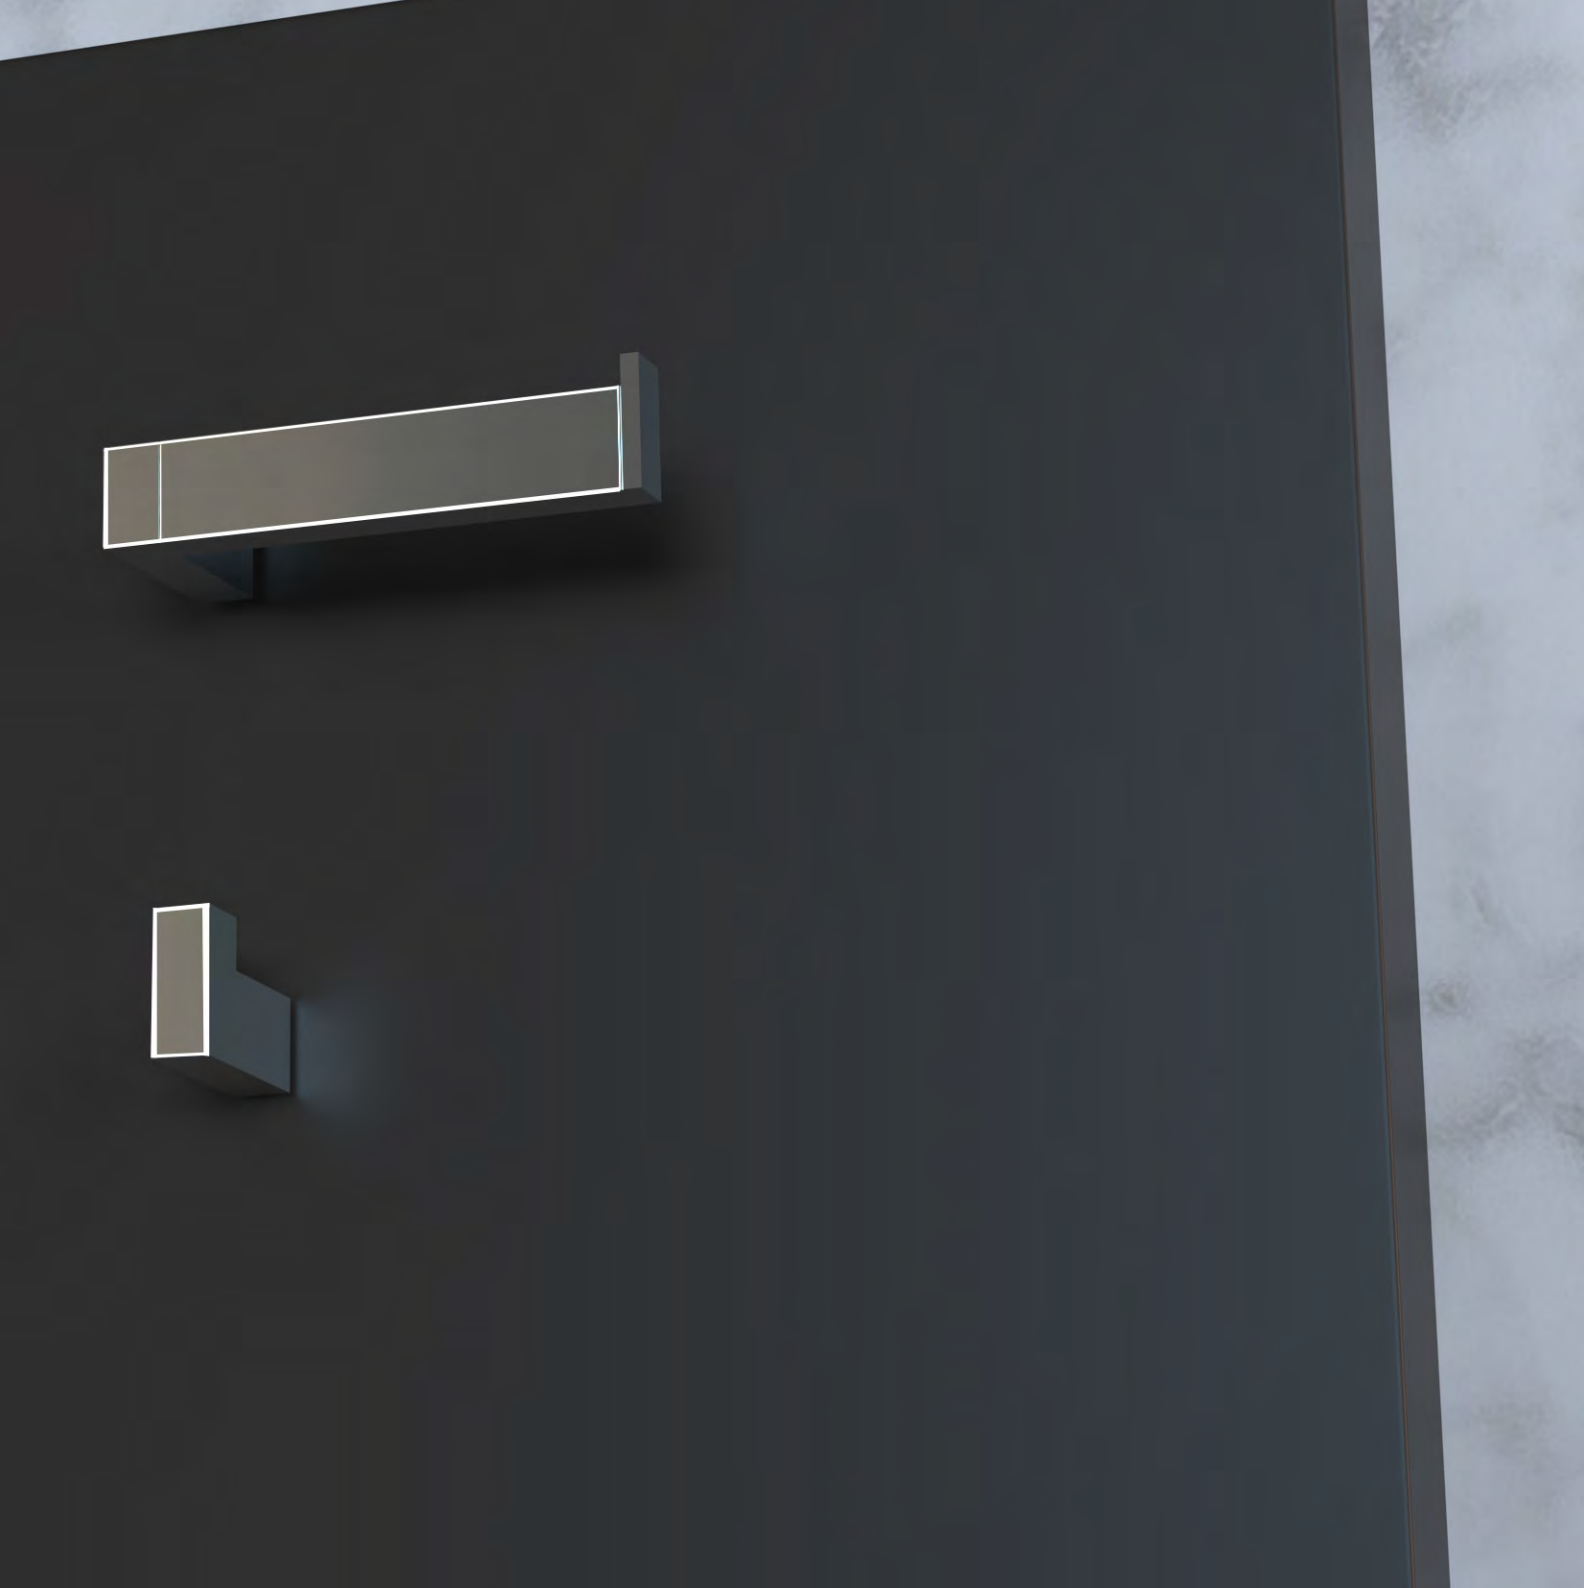

09078.B

Toilet brush holder

Material
Stainless steel

Dimensions
382 mm x Ø 105 mm
1'-3" x Ø 4 1/4"

06045.FIX

Bathroom accessories fixing adhesive. Adhesive tube 6 ml

Nizo

Creta