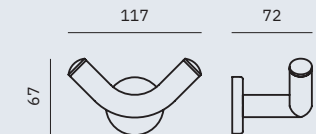

Dimensions
30 x 30 x 40 mm
1 1/8" x 1 1/8" x 1 5/8"

16359.B

Hook

Dimensions
80 x 50 x 75 mm
3 1/8" x 2" x 3"

16360.B

Double hook

Dimensions
67 x 117 x 72 mm
2 5/8" x 4 5/8" x 2 7/8"

16358.B