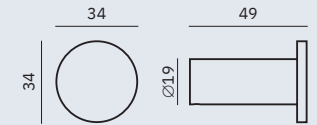

Material
AISI 304 stainless steel

Finish: Polished (.B)

16873.B

Hook

Dimensions
34 x 34 x 49 mm
1 3/8" x 1 3/8" x 1 7/8"

16874.B

Towel bar

Dimensions
55 x 406 x 55 mm
2 1/8" x 1'-4" x 2 1/8"