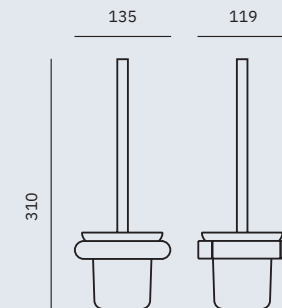

Dimensions
96 x 111 x 70 mm
3 3/4" x 4 3/8" x 2 3/4"

Verona Gold

- ✓ Collection of washroom accessories made of AISI 304 stainless steel
- ✓ Complements of blown glass
- ✓ Nuts and bolts of stainless steel
- ✓ Fixing screw to wall using mounting plate system

Material
AISI 304 stainless steel

Finish: Brushed gold (.G)

16871.G

Hook

Dimensions
45 x 25 x 44 mm
1 3/4" x 1" x 1 3/4"

16843.G

Towel rack shelf with bottom bar

Dimensions
103 x 600 x 203 mm
4" x 1'-11 5/8" x 8"

16876.G

Toilet paper roll holder with shelf

Dimensions
84 x 170 x 116 mm
3 1/4" x 6 5/8" x 4 1/2"

16877.G

Toilet brush

Dimensions
310 x 135 x 119 mm
1'-0 1/4" x 5 3/8" x 4 5/8"

Verona Satin

- ✓ Collection of washroom accessories made of AISI 304 stainless steel
- ✓ Complements of blown glass
- ✓ Nuts and bolts of stainless steel
- ✓ Fixing screw to wall using mounting plate system

Dimensions
25 x 425 x 70 mm
1" x 1'-4 3/4" x 2 3/4"

Material
AISI 304 stainless steel

Finish: Satin (.S)

16875.S

Soap dish

Dimensions
25 x 160 x 93 mm
1" x 6 1/4" x 3 5/8"

16881.S

Glass for toothbrush with wall support