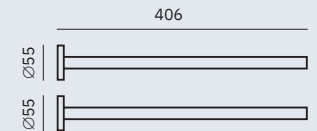

Material
AISI 304 stainless steel

Finish: Polished (.B)

16873.B

Hook

Dimensions
34 x 34 x 49 mm
1 3/8" x 1 3/8" x 1 7/8"

16874.B

Towel bar

Dimensions
55 x 406 x 55 mm
2 1/8" x 1'-4" x 2 1/8"