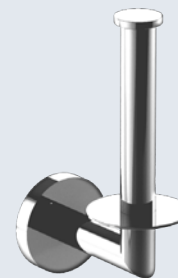

Toilet brush
Dimensions
310 x 115 x 142 mm
1'-0 1/4" x 4 1/2" x 5 5/8"

16869.B