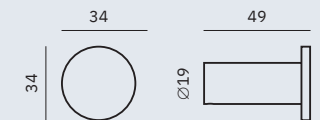

16873.S

Hook

Dimensions
34 x 34 x 49 mm
1 3/8" x 1 3/8" x 1 7/8"