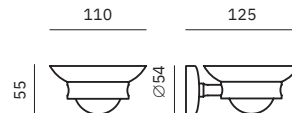

16372.B

Soap dish

Dimensions
55 x 110 x 125 mm
2 1/8" x 4 3/8" x 4 7/8"