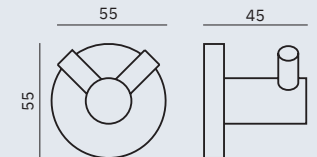

Dimensions
160 x 655 x 221 mm
6 1/4" x 2'-1 3/4" x 8 3/4"

Material
AISI 304 stainless steel

Finish: Satin (.S)

16849.S

Hook

Dimensions
55 x 55 x 50 mm
2 1/8" x 2 1/8" x 2"

16852.S

Double hook

Dimensions
55 x 55 x 45 mm
2 1/8" x 2 1/8" x 1 3/4"

16851.S

Hook

Dimensions
55 x 55 x 60 mm
2 1/8" x 2 1/8" x 2 3/8"

Niza Satin

- ✓ Collection of washroom accessories made of AISI 304 stainless steel
- ✓ Complements of blown glass
- ✓ Nuts and bolts of stainless steel
- ✓ Fixing screw to wall using mounting plate system