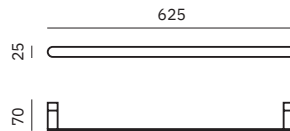

16870.40.S

Towel rack

Dimensions
25 x 425 x 70 mm
1" x 1'-4 3/4" x 2 3/4"