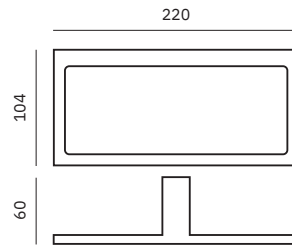

16930.B

Towel ring

Dimensions
104 x 220 x 60 mm
4 1/8" x 8 5/8" x 2 3/8"