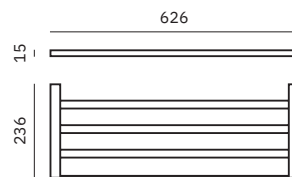

16923.N

Towel shelf

Dimensions
15 x 626 x 236 mm
0 5/8" x 24 5/8" x 9 1/4"