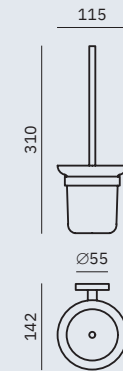

16858.S

Toilet paper roll holder

Dimensions
133 x 138 x 65 mm
5 1/4" x 5 3/8" x 2 5/8"

16859.S

Toilet paper roll holder

Dimensions
55 x 178 x 65 mm
2 1/8" x 7" x 2 1/2"

16862.S

Toilet paper roll holder

Dimensions
55 x 55 x 123 mm
2 1/8" x 2 1/8" x 4 3/8"

Material

AISI 304 stainless steel

Finish: Satin (.S)

16857.S

Toilet brush

Dimensions
310 x 115 x 142 mm
1'-0 1/4" x 4 1/2" x 5 5/8"

16869.S

Spare toilet paper roll holder

Dimensions
164 x 55 x 102 mm
6 1/2" x 2 1/8" x 4"

Niza Satin

- ✓ Collection of washroom accessories made of AISI 304 stainless steel
- ✓ Complements of blown glass
- ✓ Nuts and bolts of stainless steel
- ✓ Fixing screw to wall using mounting plate system

16873.S

Hook

Dimensions
34 x 34 x 49 mm
1 3/8" x 1 3/8" x 1 7/8"

16876.S

Toilet paper roll holder
with shelf

Dimensions
84 x 170 x 116 mm
3 1/4" x 6 3/4" x 4 1/2"

Material
AISI 304 stainless steel

Finish: Satin (.S)