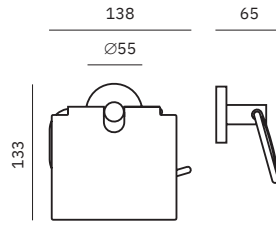

16858.N

OTHER COLOURS

Toilet paper roll holder

Dimensions
133 x 138 x 65 mm
5 1/4" x 5 3/8" x 2 5/8"