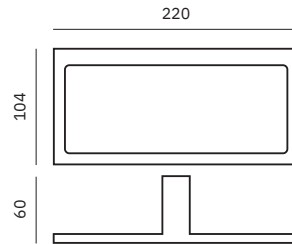

16930.S

Towel ring

Dimensions
104 x 220 x 60 mm
4 1/8" x 8 5/8" x 2 3/8"