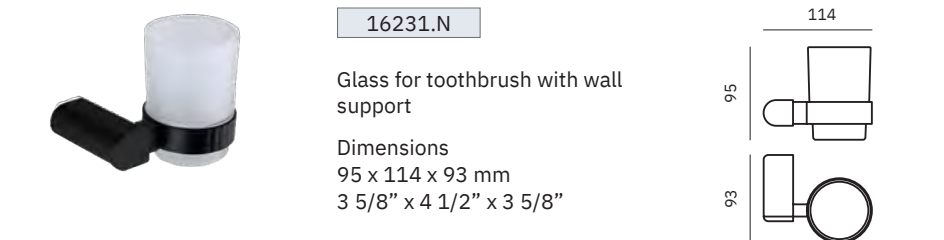

Capri Black

- ✓ Washroom accessories collection made of aluminium
- ✓ Complements of blown glass
- ✓ Nuts and bolts of stainless steel
- ✓ Fixing screw to wall using mounting plate system