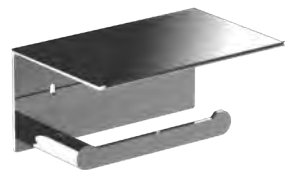

16873.B

Hook

Dimensions
34 x 34 x 49 mm
1 3/8" x 1 3/8" x 1 7/8"

16876.B

Toilet paper roll holder
with shelf

Dimensions
84 x 170 x 116 mm
3 1/4" x 6 3/4" x 4 1/2"

Material

AISI 304 stainless steel