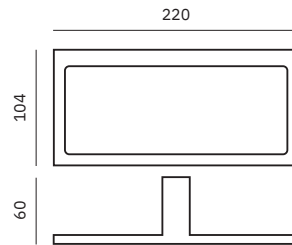

16930.N

Towel ring

Dimensions
104 x 220 x 60 mm
4 1/8" x 8 5/8" x 2 3/8"