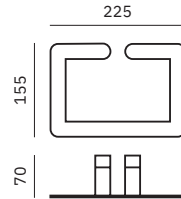

16880.S

Towel ring

Dimensions
155 x 225 x 70 mm
6 1/8" x 8 7/8" x 2 3/4"

16870.60.S

Towel rack

Dimensions
25 x 625 x 70 mm
1" x 2' 5/8" x 2 3/4"