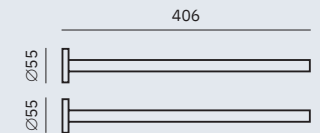

Finish: Satin (.S)

16873.S

Hook

Dimensions
34 x 34 x 49 mm
1 3/8" x 1 3/8" x 1 7/8"

16874.S

Towel bar

Dimensions
55 x 406 x 55 mm
2 1/8" x 1'-4" x 2 1/8"

Roma