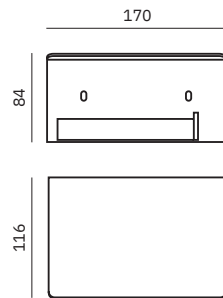

Spare toilet paper roll holder

Dimensions
164 x 55 x 102 mm
6 1/2" x 2 1/8" x 4"

Niza Satin

- ✓ Collection of washroom accessories made of AISI 304 stainless steel
- ✓ Complements of blown glass
- ✓ Nuts and bolts of stainless steel
- ✓ Fixing screw to wall using mounting plate system

16873.S

Hook

Dimensions
34 x 34 x 49 mm
1 3/8" x 1 3/8" x 1 7/8"

16876.S

Toilet paper roll holder
with shelf

Dimensions
84 x 170 x 116 mm
3 1/4" x 6 3/4" x 4 1/2"

Material
AISI 304 stainless steel

Finish: Satin (.S)

16874.S

Towel bar

Dimensions
55 x 406 x 55 mm
2 1/8" x 1'-4" x 2 1/8"

09059.S

Toilet brush holder with wall
bracket

Material
Stainless steel

Dimensions
378 x 100 x 104 mm
1'-2 7/8" x 3 7/8" x 4 1/8"

09078.S