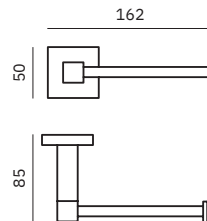

Toilet brush

Dimensions
310 x 158 x 121 mm.
1'-01/4" x 6 1/4" x 4 3/4"

Barcelona

- ✓ Collection of washroom accessories made of AISI 304 stainless steel
- ✓ Complements of blown glass
- ✓ Nuts and bolts of stainless steel
- ✓ Fixing screw to wall using mounting plate system

Material: AISI 304 stainless steel

Finish: Polished (.B)

Other colours 

Barcelona

16917.B

OTHER COLOURS

Toilet paper roll holder

Dimensions
126 x 138 x 95 mm
5" x 5 3/8" x 3 3/4"

16878.B

OTHER COLOURS

Toilet paper roll holder with shelf

Dimensions
84 x 170 x 116 mm
3 1/4" x 6 3/4" x 4 1/2"

16900.B

OTHER COLOURS

Toilet paper roll holder

Dimensions
50 x 162 x 85 mm
2" x 6 3/8" x 3 3/8"