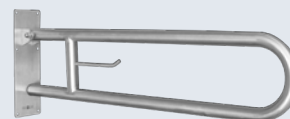

Bar diameter

32 mm, 1 1/4"

Anti-conductive kit and bolts included.