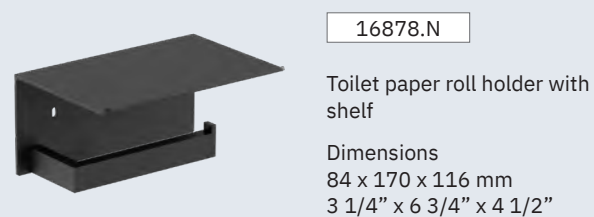

Material
AISI 304 stainless steel

Finish: Black (.N)