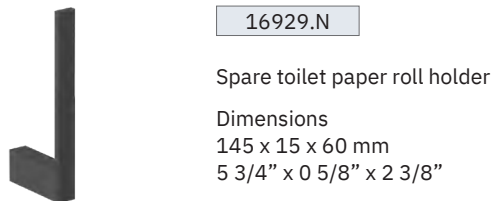

16937.N

Toilet brush

Dimensions
360 x 90 x 119 mm
1'-2 1/8" x 3 1/2" x 4 3/4"

Corinto Black

- ✓ Collection of washroom accessories made of AISI 304 stainless steel
- ✓ Complements of blown glass
- ✓ Nuts and bolts of stainless steel
- ✓ Fixing screw to wall using mounting plate system