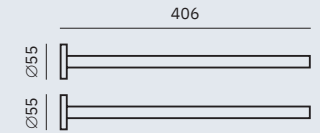

Finish: Black (.N)

Other colours

16874.N

OTHER COLOURS

Towel bar

Dimensions
55 x 406 x 55 mm
2 1/8" x 1'-4" x 2 1/8"

09059.N

Toilet brush holder with wall
bracket