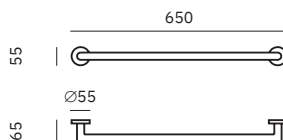

16850.40.B

Towel rack

Dimensions
55 x 400 x 65 mm
2 1/8" x 1'-3 3/4" x 2 1/2"

Ø 20 mm tube