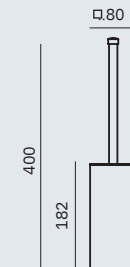

06045.FIX

Bathroom accessories fixing adhesive. Adhesive tube 6 ml