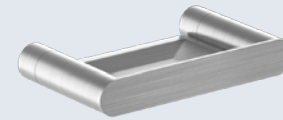

16876.G

Toilet paper roll holder with shelf

Dimensions
84 x 170 x 116 mm
3 1/4" x 6 5/8" x 4 1/2"

16877.G

Toilet brush

Dimensions
310 x 135 x 119 mm
1'-0 1/4" x 5 3/8" x 4 5/8"

Verona Satin

- ✓ Collection of washroom accessories made of AISI 304 stainless steel
- ✓ Complements of blown glass
- ✓ Nuts and bolts of stainless steel
- ✓ Fixing screw to wall using mounting plate system

16880.S

Towel ring

Dimensions
155 x 225 x 70 mm
6 1/8" x 8 7/8" x 2 3/4"

16870.60.S

Towel rack

Dimensions
25 x 625 x 70 mm
1" x 2' 5/8" x 2 3/4"

16870.40.S

Towel rack

Dimensions
25 x 425 x 70 mm
1" x 1'-4 3/4" x 2 3/4"

Material
AISI 304 stainless steel

Finish: Satin (.S)

16875.S

Soap dish

Dimensions
25 x 160 x 93 mm
1" x 6 1/4" x 3 5/8"

16881.S

Glass for toothbrush with wall support