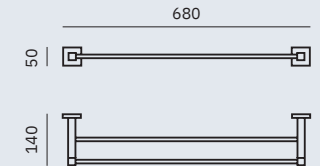

Dimensions
50 x 680 x 70 mm
2" x 2' 2 3/4" x 2 3/4"

10 x 10 mm tube

Material: AISI 304 stainless steel

Finish: Polished (.B)

Other colours 

16902.B

OTHER COLOURS

Double towel bar

Dimensions
50 x 680 x 140 mm
2" x 2' 2 3/4" x 5 1/2"

10 x 10 mm tube

16910.B

OTHER COLOURS

Glass shelf

Dimensions
50 x 530 x 152 mm
2" x 1' 8 7/8" x 6"

Barcelona

- ✓ Collection of washroom accessories made of AISI 304 stainless steel
- ✓ Complements of blown glass
- ✓ Nuts and bolts of stainless steel
- ✓ Fixing screw to wall using mounting plate system