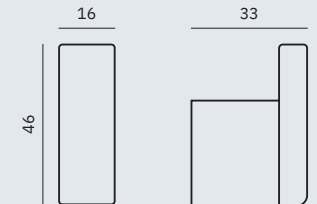

Dimensions
15 x 426 x 60 mm
0 5/8" x 16 3/4" x 2 3/8"

16923.B

Towel shelf

Dimensions
15 x 626 x 236 mm
0 5/8" x 24 5/8" x 9 1/4"

Material

AISI 304 stainless steel

Finish: Polished (.B)

16921.B

Hook

Dimensions
46 x 16 x 33 mm
1 3/4" x 0 5/8" x 1 1/4"

16925.B

Soap dish

Dimensions
39 x 102 x 111 mm
1 1/2" x 4" x 4 3/8"

16931.B

Glass for toothbrush with wall support

Dimensions
96 x 64 x 92 mm
3 3/4" x 2 1/2" x 3 5/8"