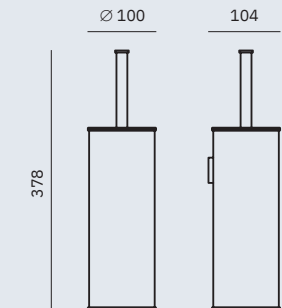

OTHER COLOURS

Hook

Dimensions
34 x 34 x 49 mm
1 3/8" x 1 3/8" x 1 7/8"

16876.N

OTHER COLOURS

Toilet paper roll holder
with shelf

Dimensions
84 x 170 x 116 mm
3 1/4" x 6 3/4" x 4 1/2"

Material: AISI 304 stainless steel

Finish: Black (.N)

Other colours

16874.N

OTHER COLOURS

Towel bar

Dimensions
55 x 406 x 55 mm
2 1/8" x 1'-4" x 2 1/8"

09059.N

Toilet brush holder with wall
bracket

Material
Stainless steel

Dimensions
378 x 100 x 104 mm
1'-2 7/8" x 3 7/8" x 4 1/8"

09078.N

OTHER COLOURS

Toilet brush holder

Material
Stainless steel

Dimensions
382 mm x Ø 105 mm
1'-3" x Ø 4 1/4"

06045.FIX