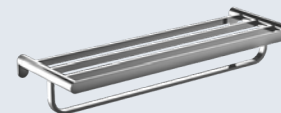

Dimensions
25 x 425 x 70 mm
1" x 1'-4 3/4" x 2 3/4"

Material
AISI 304 stainless steel

Finish: Polished (.B)

16875.B

Soap dish

Dimensions
25 x 160 x 93 mm
1" x 6 1/4" x 3 5/8"

16881.B

Glass for toothbrush with wall support

Dimensions
96 x 111 x 70 mm
3 3/4" x 4 3/8" x 2 3/4"

16843.B

Towel rack shelf with bottom bar

Dimensions
103 x 600 x 203 mm
4" x 1'-11 5/8" x 8"

Verona Polished

- ✓ Collection of washroom accessories made of AISI 304 stainless steel
- ✓ Complements of blown glass
- ✓ Nuts and bolts of stainless steel
- ✓ Fixing screw to wall using mounting plate system