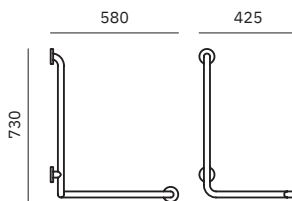

15149.S

Double angle bar

Dimensions

730 x 580 x 425 mm
2'-4 3/4" x 1'-10 7/8" x 1'-4 3/4"