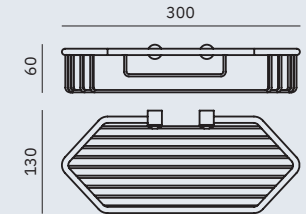

09057.B

Rectangular soap basket

Material: Stainless steel

Dimensions
60 x 300 x 130 mm
2 3/8" x 11 3/4" x 5 11/8"

09063.S

Triangular soap basket

Material: Stainless steel

Dimensions
55 x 305 x 230 mm
2 1/8" x 1' x 9"