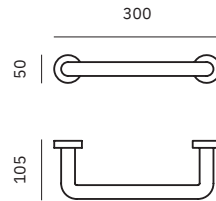

16354.B

Angled handle, tube $\varnothing$ 25 mm.
Without soap basket

Dimensions
195 x 400 x 120 mm
7 5/8" x 1'-3 3/4" x 4 3/4"

$\varnothing$ 25 mm