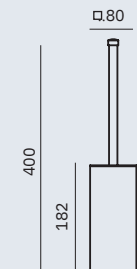

Material
AISI 304 stainless steel

Finish: Polished (.B)

16873.B

Hook

Dimensions
34 x 34 x 49 mm
1 3/8" x 1 3/8" x 1 7/8"

16874.B

Towel bar

Dimensions
55 x 406 x 55 mm
2 1/8" x 1'-4" x 2 1/8"

16878.B

Toilet paper roll holder with shelf

Dimensions
84 x 170 x 116 mm
3 1/4" x 6 3/4" x 4 1/2"

09075.B

Toilet brush holder with wall support

Dimensions
400 x 80 x 80 mm
1'-3 3/4" x 3 1/8" x 3 1/8"

Creta

Santorini