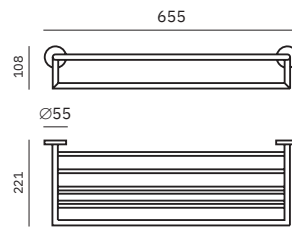

Dimensions
85 x 72 x 112 mm
3 3/8" x 2 7/8" x 4 3/8"

16855.B

Soap dish

Dimensions
55 x 125 x 111 mm
2 1/8" x 4 7/8" x 4 3/8"

Niza Polished

- ✓ Collection of washroom accessories made of AISI 304 stainless steel
- ✓ Complements of blown glass
- ✓ Nuts and bolts of stainless steel
- ✓ Fixing screw to wall using mounting plate system

16856.B

Glass shelf

Dimensions
55 x 600 x 128 mm
2 1/8" x 1'-11 5/8" x 5"

16853.B

Towel rack shelf with bottom bar

Dimensions
108 x 655 x 221 mm
4 1/4" x 2'-1 3/4" x 8 3/4"

16854.B

Towel rack shelf with bottom bar and four wall supports

Dimensions
160 x 655 x 221 mm
6 1/4" x 2'-1 3/4" x 8 3/4"

Material
AISI 304 stainless steel

Finish: Polished (.B)

16849.B

Hook

Dimensions
55 x 55 x 50 mm
2 1/8" x 2 1/8" x 2"

16852.B

Double hook

Dimensions
55 x 55 x 45 mm
2 1/8" x 2 1/8" x 1 3/4"

16851.B

Hook

Dimensions
55 x 55 x 60 mm
2 1/8" x 2 1/8" x 2 3/8"

Niza Polished

- ✓ Collection of washroom accessories made of AISI 304 stainless steel
- ✓ Complements of blown glass
- ✓ Nuts and bolts of stainless steel
- ✓ Fixing screw to wall using mounting plate system