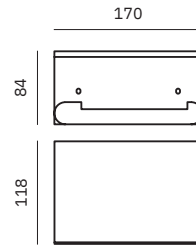

Material
Aluminium

Finish: Brushed gold (.G)

16228.G

Toilet paper roll holder with shelf

Dimensions
84 x 170 x 118 mm
3 1/4" x 6 3/4" x 4 5/8"

16229.G

Spare toilet paper roll holder

Dimensions
26 x 170 x 70 mm
1" x 6 3/4" x 2 3/4"