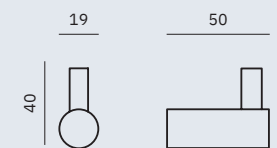

Finish: Satin (.S)

16821.S

Double hook

Dimensions
45 x 66 x 56 mm
1 3/4" x 2 5/8" x 2 1/4"

16828.S

Hook

Dimensions
40 x 19 x 50 mm
1 5/8" x 0 3/4" x 2"

Roma