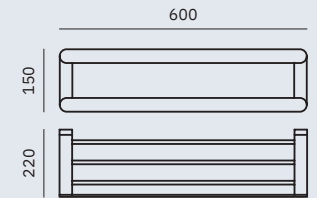

16227.G

Toilet brush

Dimensions
350 x 144 x 94 mm
1'-1 3/4" x 5 5/8" x 3 3/4"

16223.G

Towel rack shelf with bottom bar

Dimensions
150 x 600 x 220 mm
5 7/8" x 23 5/8" x 8 5/8"

16221.G

Hook