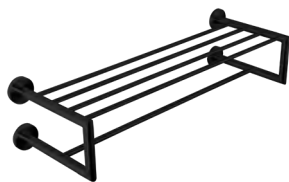

16856.N

OTHER COLOURS

Glass shelf

Dimensions
55 x 600 x 128 mm
2 1/8" x 1'-11 5/8" x 5"

16853.N

OTHER COLOURS

Towel rack shelf with bottom bar

Dimensions
108 x 655 x 221 mm
4 1/4" x 2'-1 3/4" x 8 3/4"