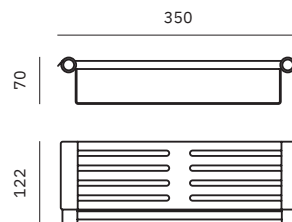

Dimensions
22 x 480 x 132 mm
7/8" x 1'-6 7/8" x 5 1/4"

Roma

- ✓ Collection of washroom accessories made of AISI 304 stainless steel
- ✓ Complements of blown glass
- ✓ Nuts and bolts of stainless steel
- ✓ Fixing screw to wall using mounting plate system

16822.S

Towel rack shelf with double bottom bar

Dimensions
100 x 600 x 270 mm
3 7/8" x 23 5/8" x 10 5/8"

16823.S

Soap basket

Dimensions
70 x 350 x 122 mm
2 3/4" x 1'-1 3/4" x 4 3/4"

Material

AISI 304 stainless steel