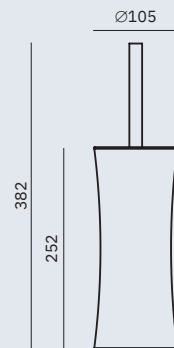

Finish: Black (.N)

Other colours

16874.N

OTHER COLOURS

Towel bar

Dimensions
55 x 406 x 55 mm
2 1/8" x 1'-4" x 2 1/8"

09059.N

Toilet brush holder with wall
bracket

Material
Stainless steel

Dimensions
378 x 100 x 104 mm
1'-2 7/8" x 3 7/8" x 4 1/8"

09078.N

OTHER COLOURS

Toilet brush holder

Material
Stainless steel

Dimensions
382 mm x Ø 105 mm
1'-3" x Ø 4 1/4"

06045.FIX