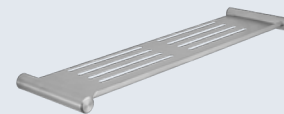

Material
AISI 304 stainless steel

Finish: Satin (.S)

16827.S

Towel ring

Dimensions
187 x 180 x 56 mm
7 3/8" x 7 1/8" x 2 1/4"

Ø 12 mm ring tube

16824.S

Utility shelf