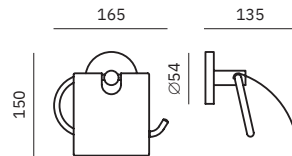

Hook

Dimensions
67 x 54 x 64 mm
2 5/8" x 2 1/8" x 2 1/2"

16373.B

Double hook

Dimensions
60 x 100 x 57 mm
2 3/8" x 3 7/8" x 2 1/4"

16370.B

Double hook

Dimensions
54 x 62 x 40 mm
2 1/8" x 2 1/2" x 1 5/8"

Finish: Polished (.B)

16378.B

Towel rack shelf with bottom bar

Dimensions
110 x 604 x 230 mm
4 3/8" x 1'-11 3/4" x 9"

16374.B

Toilet paper roll holder

Dimensions
150 x 165 x 135 mm
5 7/8" x 6 1/2" x 5 1/4"

16381.B

Material
AISI 304 stainless steel

Finish: Polished (.B)

16873.B

Hook

Dimensions
34 x 34 x 49 mm
1 3/8" x 1 3/8" x 1 7/8"

16874.B

Towel bar

Dimensions
55 x 406 x 55 mm
2 1/8" x 1'-4" x 2 1/8"