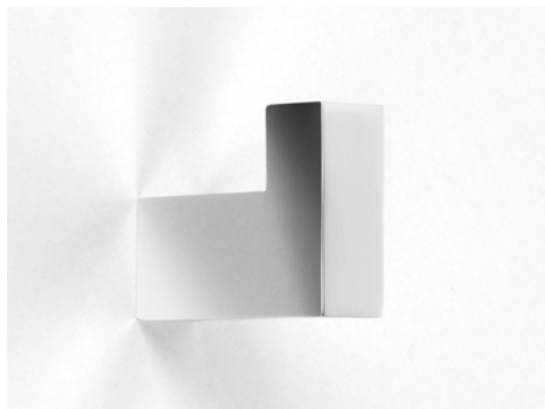

CRETA COLLECTION