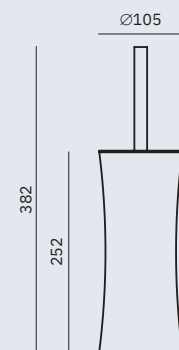

09078.S

Toilet brush holder

Material
Stainless steel

Dimensions
382 mm x Ø 105 mm
1'-3" x Ø 4 1/4"