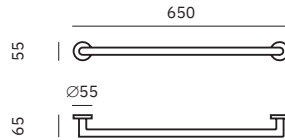

Material
AISI 304 stainless steel

Finish: Satin (.S)

16860.S

Towel ring
Dimensions
190 x 170 x 50 mm
7 1/2" x 6 3/4" x 2"
Ø 10 mm tube

16850.60.S

Towel rack
Dimensions
55 x 650 x 65 mm
2 1/8" x 2'-1 5/8" x 2 1/2"
Ø 20 mm tube