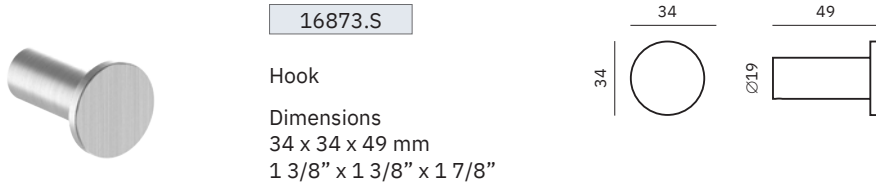

Material
AISI 304 stainless steel

Finish: Brushed gold (.G)

16880.G

Towel ring

Dimensions
155 x 225 x 70 mm
6 1/8" x 8 7/8" x 2 3/4"

16870.60.G

Towel rack

Dimensions
25 x 625 x 70 mm
1" x 2' 5/8" x 2 3/4"

Material
AISI 304 stainless steel

Finish: Brushed gold (.G)

16871.G

Hook

Dimensions
45 x 25 x 44 mm
1 3/4" x 1" x 1 3/4"

16843.G

Towel rack shelf with bottom bar

Dimensions
103 x 600 x 203 mm
4" x 1'-11 5/8" x 8"

Hook

Dimensions
46 x 16 x 33 mm
1 3/4" x 0 5/8" x 1 1/4"

16925.S

Soap dish

Dimensions
39 x 102 x 111 mm
1 1/2" x 4" x 4 3/8"

16931.S

Glass for toothbrush with wall support

Dimensions
96 x 64 x 92 mm
3 3/4" x 2 1/2" x 3 5/8"

16937.S

Toilet brush

Dimensions
360 x 90 x 119 mm
1'-2 1/8" x 3 1/2" x 4 3/4"

Corinto Satin

- ✓ Collection of washroom accessories made of AISI 304 stainless steel
- ✓ Complements of blown glass
- ✓ Nuts and bolts of stainless steel
- ✓ Fixing screw to wall using mounting plate system