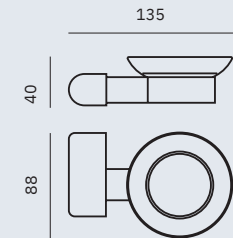

Material
AISI 304 stainless steel

Finish: Polished (.B)

16873.B

Hook

Dimensions
34 x 34 x 49 mm
1 3/8" x 1 3/8" x 1 7/8"

16874.B

Towel bar

Dimensions
55 x 406 x 55 mm
2 1/8" x 1'-4" x 2 1/8"

Dimensions
26 x 500 x 126 mm
1" x 19 3/4" x 5"

Material
Aluminium

Finish: Brushed gold (.G)

16225.G

Soap dish

Dimensions
40 x 135 x 88 mm
1 5/8" x 5 1/4" x 3 1/2"

16231.G

Glass for toothbrush with wall support