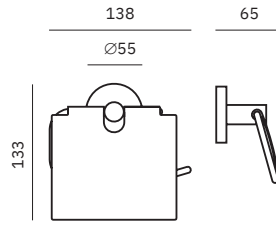

Dimensions
160 x 655 x 221 mm
6 1/4" x 2'-1 3/4" x 8 3/4"

Material
AISI 304 stainless steel

Finish: Satin (.S)

16849.S

Hook

Dimensions
55 x 55 x 50 mm
2 1/8" x 2 1/8" x 2"

16852.S

Double hook

Dimensions
55 x 55 x 45 mm
2 1/8" x 2 1/8" x 1 3/4"

16851.S

Hook

Dimensions
55 x 55 x 60 mm
2 1/8" x 2 1/8" x 2 3/8"

Niza Satin

- ✓ Collection of washroom accessories made of AISI 304 stainless steel
- ✓ Complements of blown glass
- ✓ Nuts and bolts of stainless steel
- ✓ Fixing screw to wall using mounting plate system

16858.S

Toilet paper roll holder

Dimensions
133 x 138 x 65 mm
5 1/4" x 5 3/8" x 2 5/8"

16859.S

Toilet paper roll holder

Dimensions
55 x 178 x 65 mm
2 1/8" x 7" x 2 1/2"

16862.S

Toilet paper roll holder