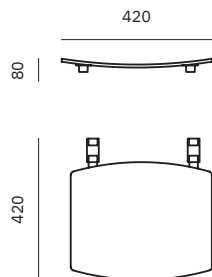

Folding seat

Material

Antibacterial
Polypropylene. AISI 304
stainless steel wall fixations

Finish: White

Dimensions

80 x 420 x 420 mm
3 1/8" x 1'-4 1/2" x 1'-4 1/2"

15149.S

Double angle bar