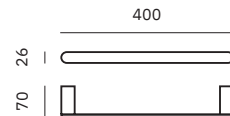

16220.60.G

Towel rack

Dimensions
26 x 600 x 70 mm
1" x 23 5/8" x 2 3/4"

16220.40.G

Towel rack

Dimensions
26 x 400 x 70 mm
1" x 15 3/4" x 2 3/4"

16226.G

Utility shelf