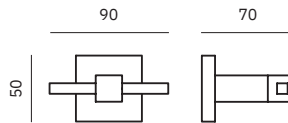

OTHER COLOURS

Hook

Dimensions
60 x 50 x 70 mm
2 3/8" x 2" x 2 3/4"

16907.B

OTHER COLOURS

Double hook

Dimensions
50 x 90 x 70 mm
2" x 3 1/2" x 2 3/4"

Material: AISI 304 stainless steel