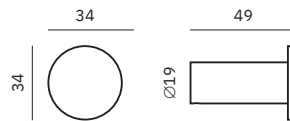

Dimensions
25 x 425 x 70 mm
1" x 1'-4 3/4" x 2 3/4"

Material
AISI 304 stainless steel

Finish: Polished (.B)

16875.B

Soap dish

Dimensions
25 x 160 x 93 mm
1" x 6 1/4" x 3 5/8"

16881.B

Glass for toothbrush with wall support

Dimensions
96 x 111 x 70 mm
3 3/4" x 4 3/8" x 2 3/4"

16843.B

Towel rack shelf with bottom bar

Dimensions
103 x 600 x 203 mm
4" x 1'-11 5/8" x 8"

Verona Polished

- ✓ Collection of washroom accessories made of AISI 304 stainless steel
- ✓ Complements of blown glass
- ✓ Nuts and bolts of stainless steel
- ✓ Fixing screw to wall using mounting plate system

16871.B

Hook
Dimensions
45 x 25 x 44 mm
1 3/4" x 1" x 1 3/4"

16873.B

Hook
Dimensions
34 x 34 x 49 mm
1 3/8" x 1 3/8" x 1 7/8"

16874.B

Towel bar
Dimensions
55 x 406 x 55 mm
2 1/8" x 1'-4" x 2 1/8"

16876.B

Toilet paper roll holder with shelf
Dimensions
84 x 170 x 116 mm
3 1/4" x 6 5/8" x 4 1/2"