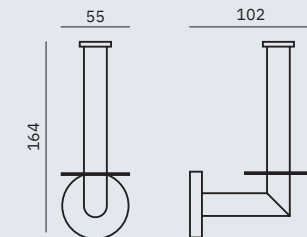

Dimensions
160 x 655 x 221 mm
6 1/4" x 2'-1 3/4" x 8 3/4"

Material
AISI 304 stainless steel

Finish: Polished (.B)

16849.B

Hook

Dimensions
55 x 55 x 50 mm
2 1/8" x 2 1/8" x 2"

16852.B

Double hook

Dimensions
55 x 55 x 45 mm
2 1/8" x 2 1/8" x 1 3/4"

16851.B

Hook

Dimensions
55 x 55 x 60 mm
2 1/8" x 2 1/8" x 2 3/8"

Niza Polished

- ✓ Collection of washroom accessories made of AISI 304 stainless steel
- ✓ Complements of blown glass
- ✓ Nuts and bolts of stainless steel
- ✓ Fixing screw to wall using mounting plate system

16862.B

Toilet paper roll holder
Dimensions
55 x 55 x 123 mm
2 1/8" x 2 1/8" x 4 3/8"

16857.B

Toilet brush
Dimensions
310 x 115 x 142 mm
1'-0 1/4" x 4 1/2" x 5 5/8"

16869.B

Spare toilet paper roll holder
Dimensions
164 x 55 x 102 mm
6 1/2" x 2 1/8" x 4"

16873.B

Hook

Dimensions
34 x 34 x 49 mm
1 3/8" x 1 3/8" x 1 7/8"

16876.B

Toilet paper roll holder
with shelf

Dimensions
84 x 170 x 116 mm
3 1/4" x 6 3/4" x 4 1/2"

Material

AISI 304 stainless steel