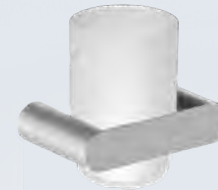

16876.G

Toilet paper roll holder with shelf

Dimensions
84 x 170 x 116 mm
3 1/4" x 6 5/8" x 4 1/2"

16877.G

Toilet brush

Dimensions
310 x 135 x 119 mm
1'-0 1/4" x 5 3/8" x 4 5/8"

Verona Satin

- ✓ Collection of washroom accessories made of AISI 304 stainless steel
- ✓ Complements of blown glass
- ✓ Nuts and bolts of stainless steel
- ✓ Fixing screw to wall using mounting plate system

Dimensions
25 x 425 x 70 mm
1" x 1'-4 3/4" x 2 3/4"

Material
AISI 304 stainless steel

Finish: Satin (.S)

16875.S

Soap dish

Dimensions
25 x 160 x 93 mm
1" x 6 1/4" x 3 5/8"

16881.S

Glass for toothbrush with wall support

Dimensions
96 x 111 x 70 mm
3 3/4" x 4 3/8" x 2 3/4"

16843.S

Towel rack shelf with bottom bar

Dimensions
103 x 600 x 203 mm
4" x 1'-11 5/8" x 8"

Verona Satin

- ✓ Collection of washroom accessories made of AISI 304 stainless steel
- ✓ Complements of blown glass
- ✓ Nuts and bolts of stainless steel
- ✓ Fixing screw to wall using mounting plate system