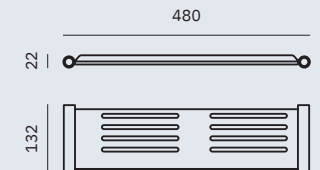

16824.S

Utility shelf

Dimensions
22 x 480 x 132 mm
7/8" x 1'-6 7/8" x 5 1/4"