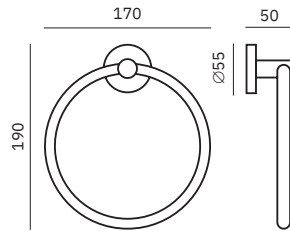

Material: AISI 304 stainless steel

Finish: Black (.N)

Other colours 

16860.N

OTHER COLOURS

Towel ring

Dimensions
190 x 170 x 50 mm
7 1/2" x 6 3/4" x 2"

Ø 10 mm tube