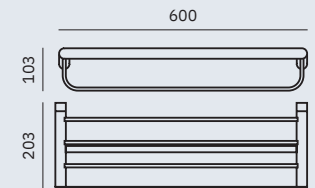

Dimensions
25 x 425 x 70 mm
1" x 1'-4 3/4" x 2 3/4"

Material
AISI 304 stainless steel

Finish: Polished (.B)

16875.B

Soap dish

Dimensions
25 x 160 x 93 mm
1" x 6 1/4" x 3 5/8"

16881.B

Glass for toothbrush with wall support

Dimensions
96 x 111 x 70 mm
3 3/4" x 4 3/8" x 2 3/4"

16843.B

Towel rack shelf with bottom bar

Dimensions
103 x 600 x 203 mm
4" x 1'-11 5/8" x 8"

Verona Polished

- ✓ Collection of washroom accessories made of AISI 304 stainless steel
- ✓ Complements of blown glass
- ✓ Nuts and bolts of stainless steel
- ✓ Fixing screw to wall using mounting plate system