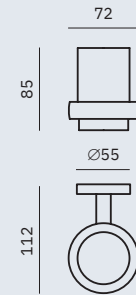

16861.S

Glass for toothbrush with wall support
Dimensions
85 x 72 x 112 mm
3 3/8" x 2 7/8" x 4 3/8"