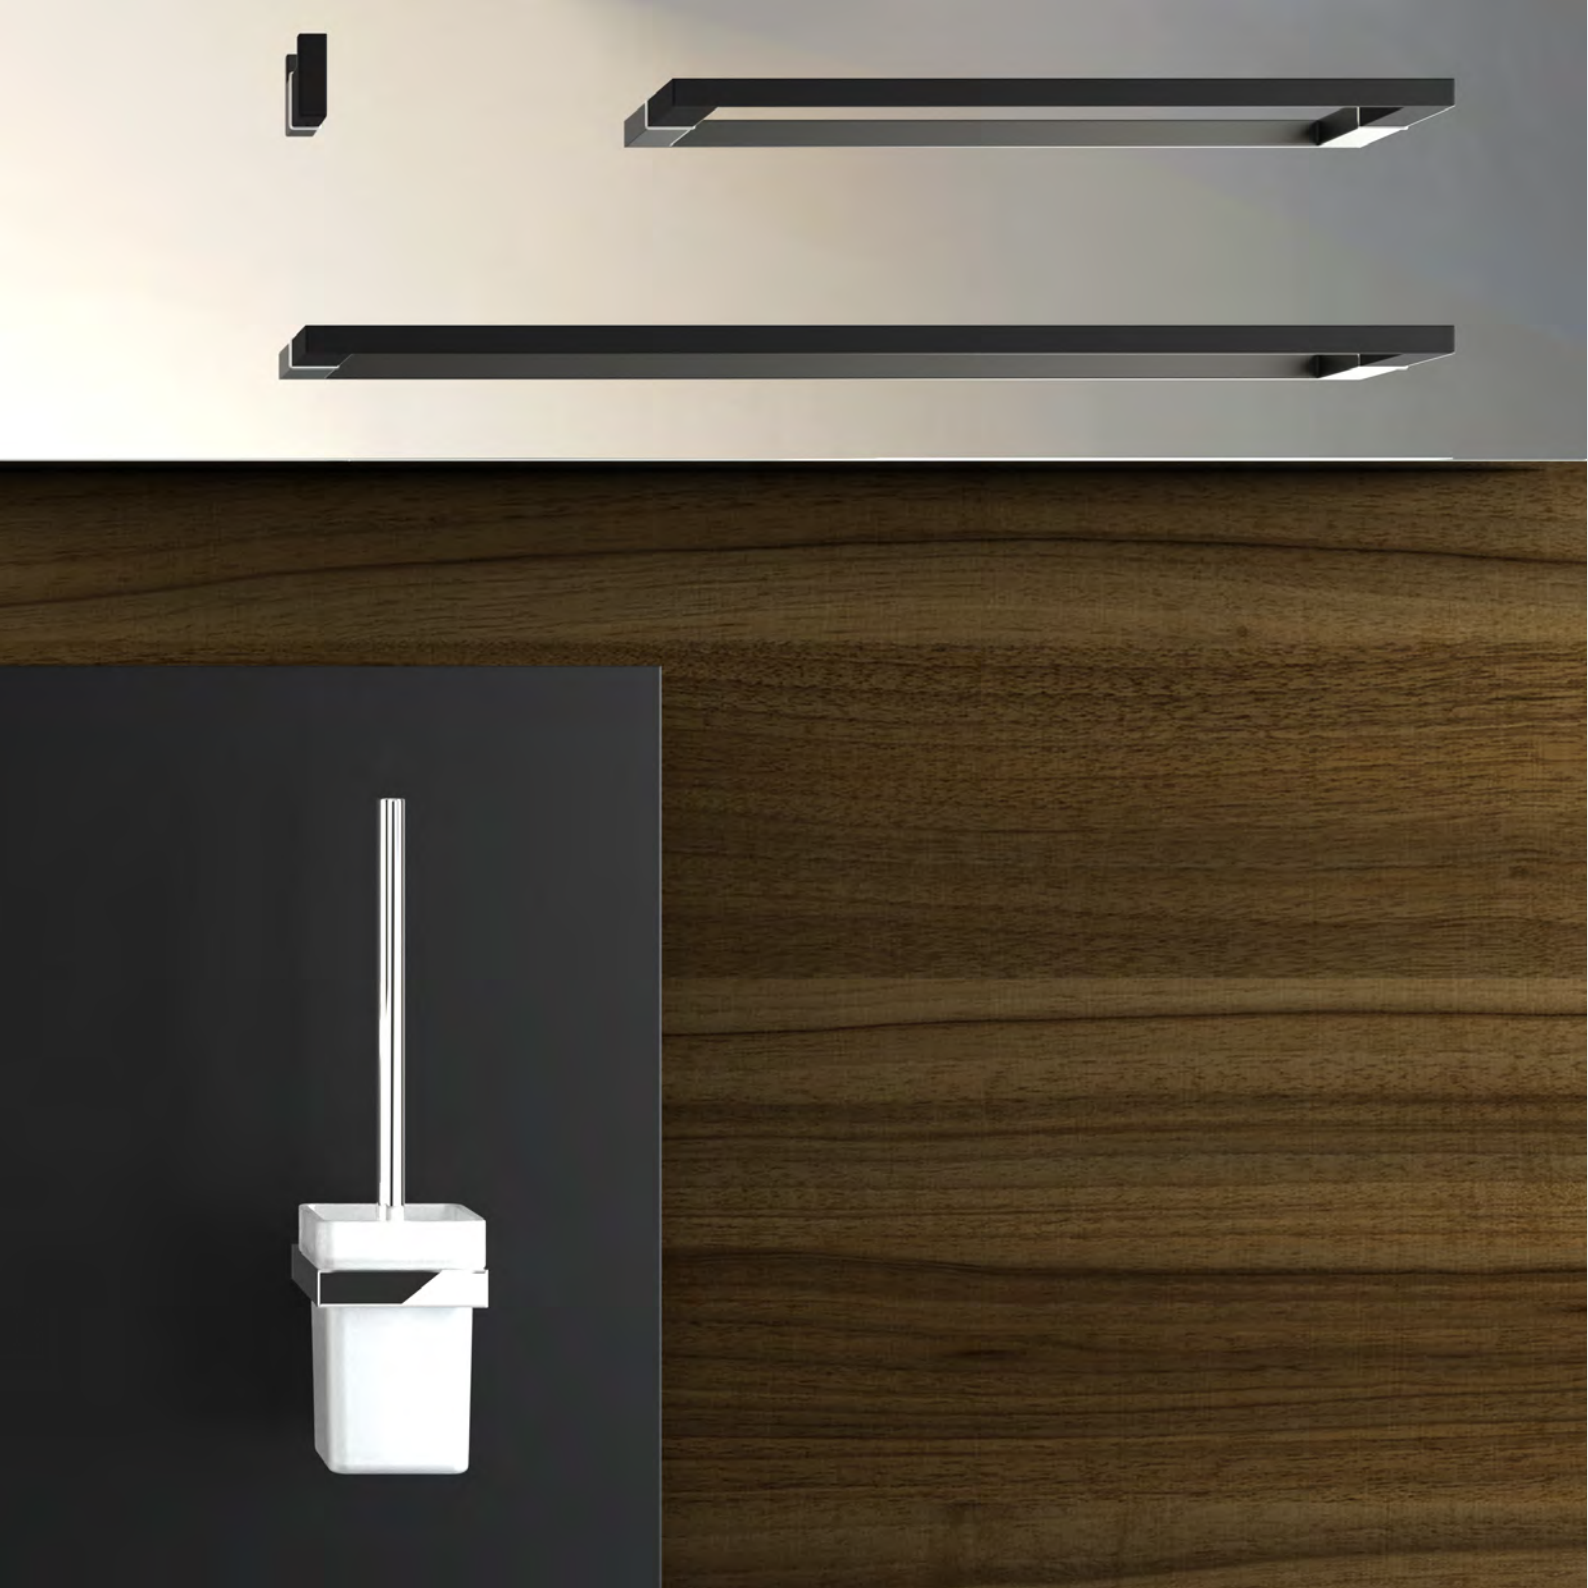

09078.N

Toilet brush holder

Material
Stainless steel

Dimensions
382 mm x Ø 105 mm
1'-3" x Ø 4 1/4"

Verona

Corinto

CORINTO COLLECTION

CORINTO COLLECTION

Corinto Satin

- ✓ Collection of washroom accessories made of AISI 304 stainless steel
- ✓ Complements of blown glass
- ✓ Nuts and bolts of stainless steel
- ✓ Fixing screw to wall using mounting plate system