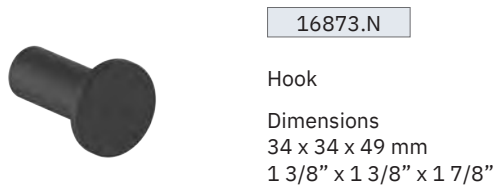

Hook

Dimensions
46 x 16 x 33 mm
1 3/4" x 0 5/8" x 1 1/4"

16925.N

Soap dish

Dimensions
39 x 102 x 111 mm
1 1/2" x 4" x 4 3/8"

16931.N

Glass for toothbrush with wall support

Dimensions
96 x 64 x 92 mm
3 3/4" x 2 1/2" x 3 5/8"

16937.N

Toilet brush

Dimensions
360 x 90 x 119 mm
1'-2 1/8" x 3 1/2" x 4 3/4"

Corinto Black

- ✓ Collection of washroom accessories made of AISI 304 stainless steel
- ✓ Complements of blown glass
- ✓ Nuts and bolts of stainless steel
- ✓ Fixing screw to wall using mounting plate system