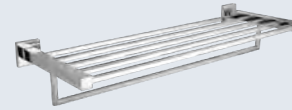

Material: AISI 304 stainless steel

Finish: Polished (.B)

Other colours