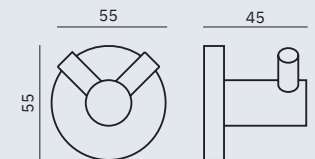

Dimensions
160 x 655 x 221 mm
6 1/4" x 2'-1 3/4" x 8 3/4"

Material
AISI 304 stainless steel

Finish: Polished (.B)

16849.B

Hook

Dimensions
55 x 55 x 50 mm
2 1/8" x 2 1/8" x 2"

16852.B

Double hook

Dimensions
55 x 55 x 45 mm
2 1/8" x 2 1/8" x 1 3/4"

16851.B

Hook

Dimensions
55 x 55 x 60 mm
2 1/8" x 2 1/8" x 2 3/8"

Niza Polished

- ✓ Collection of washroom accessories made of AISI 304 stainless steel
- ✓ Complements of blown glass
- ✓ Nuts and bolts of stainless steel
- ✓ Fixing screw to wall using mounting plate system