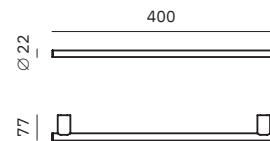

Santorini

- ✓ Collection of washroom accessories made of chromed brass
- ✓ Complements of blown glass
- ✓ Nuts and bolts of stainless steel
- ✓ Fixing screw to wall using mounting plate system

16341.B

Towel ring

Dimensions
100 x 206 x 44 mm
3 7/8" x 8 1/8" x 1 3/4"

Ø 18 mm

16330.60.B

Towel rack

Dimensions
22 x 672 x 77 mm
7/8" x 2'-2 1/2" x 3"

Ø 22 mm

16330.40.B

Towel rack

Dimensions
22 x 400 x 77 mm
7/8" x 15 3/4" x 3"

Ø 22 mm

Material

Chromed brass

Finish: Polished (.B)

16339.B

Glass for toothbrush with wall support

Dimensions
96 x 69 x 92 mm
3 3/4" x 2 3/4" x 3 5/8"

16340.B

Soap dish

Dimensions
43 x 108 x 112 mm
1 5/8" x 4 1/4" x 4 3/8"