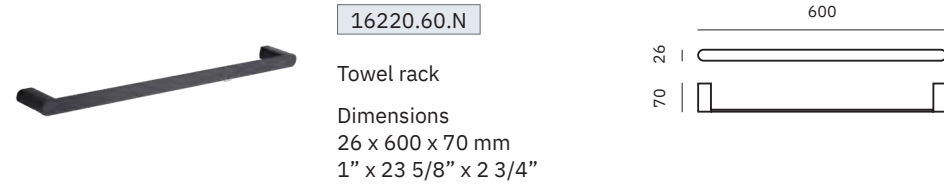

Capri Black

- ✓ Washroom accessories collection made of aluminium
- ✓ Complements of blown glass
- ✓ Nuts and bolts of stainless steel
- ✓ Fixing screw to wall using mounting plate system