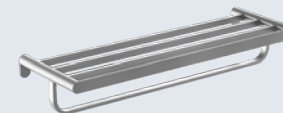

Dimensions
25 x 425 x 70 mm
1" x 1'-4 3/4" x 2 3/4"

Material
AISI 304 stainless steel

Finish: Satin (.S)

16875.S

Soap dish

Dimensions
25 x 160 x 93 mm
1" x 6 1/4" x 3 5/8"

16881.S

Glass for toothbrush with wall support

Dimensions
96 x 111 x 70 mm
3 3/4" x 4 3/8" x 2 3/4"

16843.S

Towel rack shelf with bottom bar

Dimensions
103 x 600 x 203 mm
4" x 1'-11 5/8" x 8"

Verona Satin

- ✓ Collection of washroom accessories made of AISI 304 stainless steel
- ✓ Complements of blown glass
- ✓ Nuts and bolts of stainless steel
- ✓ Fixing screw to wall using mounting plate system