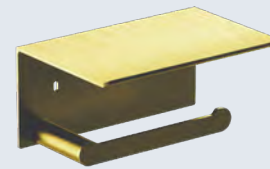

Dimensions
96 x 111 x 70 mm
3 3/4" x 4 3/8" x 2 3/4"

Verona Gold

- ✓ Collection of washroom accessories made of AISI 304 stainless steel
- ✓ Complements of blown glass
- ✓ Nuts and bolts of stainless steel
- ✓ Fixing screw to wall using mounting plate system

Material
AISI 304 stainless steel

Finish: Brushed gold (.G)

16871.G

Hook

Dimensions
45 x 25 x 44 mm
1 3/4" x 1" x 1 3/4"

16843.G

Towel rack shelf with bottom bar

Dimensions
103 x 600 x 203 mm
4" x 1'-11 5/8" x 8"

16876.G

Toilet paper roll holder with shelf

Dimensions
84 x 170 x 116 mm
3 1/4" x 6 5/8" x 4 1/2"

16877.G

Toilet brush

Dimensions
310 x 135 x 119 mm
1'-0 1/4" x 5 3/8" x 4 5/8"

Verona Satin

- ✓ Collection of washroom accessories made of AISI 304 stainless steel
- ✓ Complements of blown glass
- ✓ Nuts and bolts of stainless steel
- ✓ Fixing screw to wall using mounting plate system