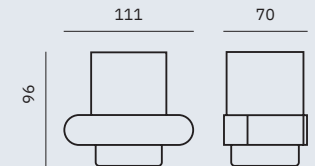

Dimensions
25 x 425 x 70 mm
1" x 1'-4 3/4" x 2 3/4"

Material
AISI 304 stainless steel

Finish: Polished (.B)

16875.B

Soap dish

Dimensions
25 x 160 x 93 mm
1" x 6 1/4" x 3 5/8"

16881.B

Glass for toothbrush with wall support

Dimensions
96 x 111 x 70 mm
3 3/4" x 4 3/8" x 2 3/4"

16843.B

Towel rack shelf with bottom bar

Dimensions
103 x 600 x 203 mm
4" x 1'-11 5/8" x 8"

Verona Polished

- ✓ Collection of washroom accessories made of AISI 304 stainless steel
- ✓ Complements of blown glass
- ✓ Nuts and bolts of stainless steel
- ✓ Fixing screw to wall using mounting plate system