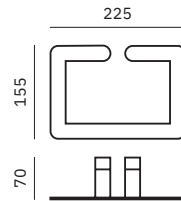

16880.N

Towel ring

Dimensions
155 x 225 x 70 mm
6 1/8" x 8 7/8" x 2 3/4"

16870.60.N

Towel rack

Dimensions
25 x 625 x 70 mm
1" x 2' 5/8" x 2 3/4"