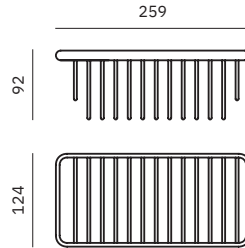

09055.S

09055.B

Rectangular soap basket

Material
Chromed brass

Dimensions
33 x 152 x 125 mm
1 1/4" x 6" x 4 7/8"