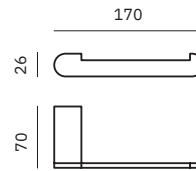

Material
Aluminium

Finish: Brushed gold (.G)

16228.G

Toilet paper roll holder with shelf

Dimensions
84 x 170 x 118 mm
3 1/4" x 6 3/4" x 4 5/8"

16229.G

Spare toilet paper roll holder

Dimensions
26 x 170 x 70 mm
1" x 6 3/4" x 2 3/4"