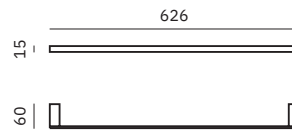

16930.S

Towel ring

Dimensions
104 x 220 x 60 mm
4 1/8" x 8 5/8" x 2 3/8"

16920.60.S

Towel rack

Dimensions
15 x 626 x 60 mm
0 5/8" x 2'-0 5/8" x 2 3/8"

16920.40.S

Towel rack