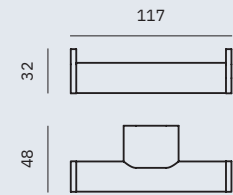

16343.B

Double hook

Dimensions

32 x 117 x 48 mm

1 1/4" x 4 5/8" x 1 7/8"