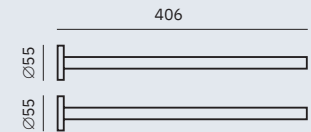

Material
AISI 304 stainless steel

Finish: Polished (.B)

16873.B

Hook

Dimensions
34 x 34 x 49 mm
1 3/8" x 1 3/8" x 1 7/8"

16874.B

Towel bar

Dimensions
55 x 406 x 55 mm
2 1/8" x 1'-4" x 2 1/8"