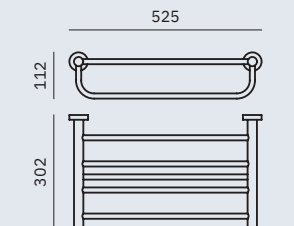

16358.B

Towel rack shelf with bottom bar

Dimensions
110 x 604 x 230 mm
4 3/8" x 1'-11 3/4" x 9"