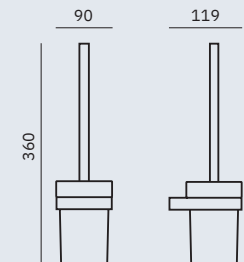

Dimensions
15 x 426 x 60 mm
0 5/8" x 16 3/4" x 2 3/8"

16923.S

Towel shelf

Dimensions
15 x 626 x 236 mm
0 5/8" x 24 5/8" x 9 1/4"

Material

AISI 304 stainless steel

Finish: Satin (.S)

16921.S

Hook

Dimensions
46 x 16 x 33 mm
1 3/4" x 0 5/8" x 1 1/4"

16925.S

Soap dish

Dimensions
39 x 102 x 111 mm
1 1/2" x 4" x 4 3/8"

16931.S

Glass for toothbrush with wall support

Dimensions
96 x 64 x 92 mm
3 3/4" x 2 1/2" x 3 5/8"

16937.S

Toilet brush

Dimensions
360 x 90 x 119 mm
1'-2 1/8" x 3 1/2" x 4 3/4"

Corinto Satin

- ✓ Collection of washroom accessories made of AISI 304 stainless steel
- ✓ Complements of blown glass
- ✓ Nuts and bolts of stainless steel
- ✓ Fixing screw to wall using mounting plate system