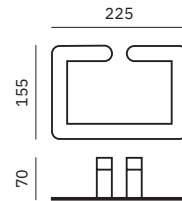

Material
AISI 304 stainless steel

Finish: Brushed gold (.G)

16880.G

Towel ring

Dimensions
155 x 225 x 70 mm
6 1/8" x 8 7/8" x 2 3/4"

16870.60.G

Towel rack

Dimensions
25 x 625 x 70 mm
1" x 2' 5/8" x 2 3/4"

16870.40.G

Towel rack

Dimensions
25 x 425 x 70 mm
1" x 1'-4 3/4" x 2 3/4"

16875.G

Soap dish

Dimensions
25 x 160 x 93 mm
1" x 6 1/4" x 3 5/8"

16881.G

Glass for toothbrush with wall support

Dimensions
96 x 111 x 70 mm
3 3/4" x 4 3/8" x 2 3/4"

Verona Gold

- ✓ Collection of washroom accessories made of AISI 304 stainless steel
- ✓ Complements of blown glass
- ✓ Nuts and bolts of stainless steel
- ✓ Fixing screw to wall using mounting plate system

16871.B

Hook
Dimensions
45 x 25 x 44 mm
1 3/4" x 1" x 1 3/4"

16873.B

Hook
Dimensions
34 x 34 x 49 mm
1 3/8" x 1 3/8" x 1 7/8"

16874.B

Towel bar
Dimensions
55 x 406 x 55 mm
2 1/8" x 1'-4" x 2 1/8"

16876.B

Toilet paper roll holder with shelf
Dimensions
84 x 170 x 116 mm
3 1/4" x 6 5/8" x 4 1/2"