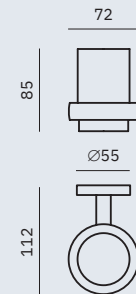

Dimensions
55 x 400 x 65 mm
2 1/8" x 1'-3 3/4" x 2 1/2"

Ø 20 mm tube

16861.N

OTHER COLOURS

Glass for toothbrush with wall support

Dimensions
85 x 72 x 112 mm
3 3/8" x 2 7/8" x 4 3/8"

16855.N

OTHER COLOURS

Soap dish

Dimensions
55 x 125 x 111 mm
2 1/8" x 4 7/8" x 4 3/8"

Niza Black

- ✓ Collection of washroom accessories made of AISI 304 stainless steel
- ✓ Complements of blown glass
- ✓ Nuts and bolts of stainless steel
- ✓ Fixing screw to wall using mounting plate system