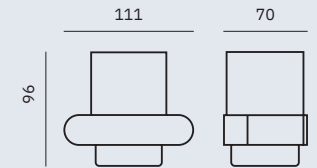

16876.G

Toilet paper roll holder with shelf

Dimensions
84 x 170 x 116 mm
3 1/4" x 6 5/8" x 4 1/2"

16877.G

Toilet brush

Dimensions
310 x 135 x 119 mm
1'-0 1/4" x 5 3/8" x 4 5/8"

Verona Satin

- ✓ Collection of washroom accessories made of AISI 304 stainless steel
- ✓ Complements of blown glass
- ✓ Nuts and bolts of stainless steel
- ✓ Fixing screw to wall using mounting plate system

Dimensions
25 x 425 x 70 mm
1" x 1'-4 3/4" x 2 3/4"

Material
AISI 304 stainless steel

Finish: Satin (.S)

16875.S

Soap dish

Dimensions
25 x 160 x 93 mm
1" x 6 1/4" x 3 5/8"

16881.S

Glass for toothbrush with wall support

Dimensions
96 x 111 x 70 mm
3 3/4" x 4 3/8" x 2 3/4"

16843.S

Towel rack shelf with bottom bar

Dimensions
103 x 600 x 203 mm
4" x 1'-11 5/8" x 8"

Verona Satin

- ✓ Collection of washroom accessories made of AISI 304 stainless steel
- ✓ Complements of blown glass
- ✓ Nuts and bolts of stainless steel
- ✓ Fixing screw to wall using mounting plate system