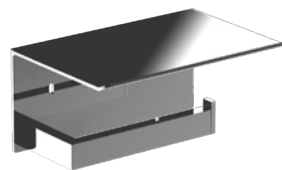

Material
AISI 304 stainless steel

Finish: Polished (.B)

16873.B

Hook

Dimensions
34 x 34 x 49 mm
1 3/8" x 1 3/8" x 1 7/8"

16874.B

Towel bar

Dimensions
55 x 406 x 55 mm
2 1/8" x 1'-4" x 2 1/8"