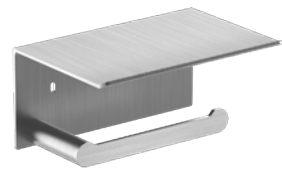

Roma

- ✓ Collection of washroom accessories made of AISI 304 stainless steel
- ✓ Complements of blown glass
- ✓ Nuts and bolts of stainless steel
- ✓ Fixing screw to wall using mounting plate system