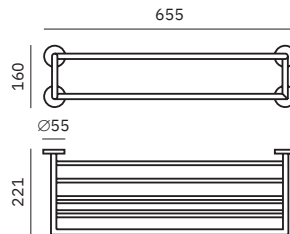

16856.S

Glass shelf

Dimensions
55 x 600 x 128 mm
2 1/8" x 1'-11 5/8" x 5"

16853.S

Towel rack shelf with bottom bar

Dimensions
108 x 655 x 221 mm
4 1/4" x 2'-1 3/4" x 8 3/4"

16854.S

Towel rack shelf with bottom bar and four wall supports

Dimensions
160 x 655 x 221 mm
6 1/4" x 2'-1 3/4" x 8 3/4"

Material
AISI 304 stainless steel

Finish: Satin (.S)

16849.S

Hook

Dimensions
55 x 55 x 50 mm
2 1/8" x 2 1/8" x 2"

16852.S

Double hook

Dimensions
55 x 55 x 45 mm
2 1/8" x 2 1/8" x 1 3/4"

16851.S

Hook

Dimensions
55 x 55 x 60 mm
2 1/8" x 2 1/8" x 2 3/8"

Niza Satin

- ✓ Collection of washroom accessories made of AISI 304 stainless steel
- ✓ Complements of blown glass
- ✓ Nuts and bolts of stainless steel
- ✓ Fixing screw to wall using mounting plate system