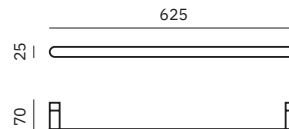

16870.40.B

Towel rack

Dimensions
25 x 425 x 70 mm
1" x 1'-4 3/4" x 2 3/4"