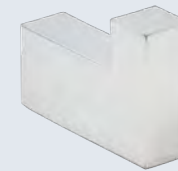

Material
Chromed brass

Finish: Polished (.B)

16390.60.B

Towel rack

Dimensions
25 x 600 x 65 mm
1" x 1'-11 5/8" x 2 1/2"

16390.40.B

Towel rack

Dimensions
25 x 400 x 65 mm
1" x 1'-3 3/4" x 2 1/2"