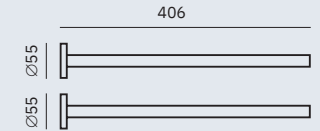

Niza Satin

- ✓ Collection of washroom accessories made of AISI 304 stainless steel
- ✓ Complements of blown glass
- ✓ Nuts and bolts of stainless steel
- ✓ Fixing screw to wall using mounting plate system

16873.S

Hook

Dimensions
34 x 34 x 49 mm
1 3/8" x 1 3/8" x 1 7/8"

16876.S

Toilet paper roll holder
with shelf

Dimensions
84 x 170 x 116 mm
3 1/4" x 6 3/4" x 4 1/2"

Material
AISI 304 stainless steel

Finish: Satin (.S)

16874.S

Towel bar

Dimensions
55 x 406 x 55 mm
2 1/8" x 1'-4" x 2 1/8"

09059.S

Toilet brush holder with wall
bracket

Material
Stainless steel

Dimensions
378 x 100 x 104 mm
1'-2 7/8" x 3 7/8" x 4 1/8"

09078.S

Toilet brush holder

Material
Stainless steel

Dimensions
382 mm x Ø 105 mm
1'-3" x Ø 4 1/4"

06045.FIX

Bathroom accessories fixing adhesive. Adhesive tube 6 ml