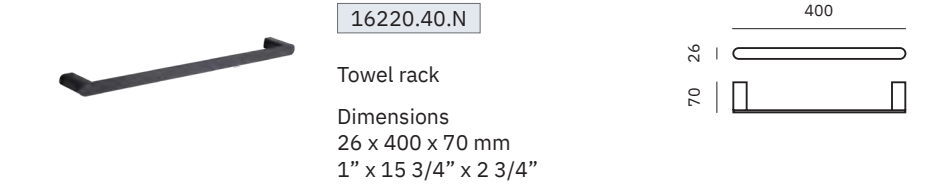

Capri Black

- ✓ Washroom accessories collection made of aluminium
- ✓ Complements of blown glass
- ✓ Nuts and bolts of stainless steel
- ✓ Fixing screw to wall using mounting plate system