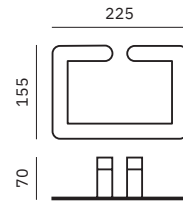

16880.B

Towel ring

Dimensions
155 x 225 x 70 mm
6 1/8" x 8 7/8" x 2 3/4"

16870.60.B

Towel rack

Dimensions
25 x 625 x 70 mm
1" x 2' 5/8" x 2 3/4"