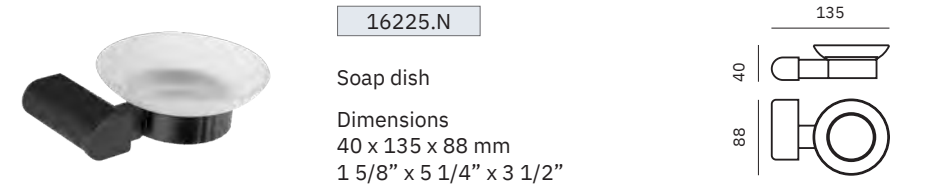

Capri Black

- ✓ Washroom accessories collection made of aluminium
- ✓ Complements of blown glass
- ✓ Nuts and bolts of stainless steel
- ✓ Fixing screw to wall using mounting plate system