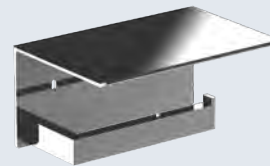

Dimensions
34 x 34 x 49 mm
1 3/8" x 1 3/8" x 1 7/8"

16874.B

Towel bar

Dimensions
55 x 406 x 55 mm
2 1/8" x 1'-4" x 2 1/8"

Material
AISI 304 stainless steel

Finish: Polished (.B)

16878.B

Toilet paper roll holder with shelf