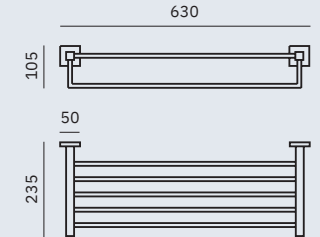

OTHER COLOURS

Hook

Dimensions
60 x 50 x 70 mm
2 3/8" x 2" x 2 3/4"

16907.B

OTHER COLOURS

Double hook

Dimensions
50 x 90 x 70 mm
2" x 3 1/2" x 2 3/4"

Material: AISI 304 stainless steel

Finish: Polished (.B)

Other colours

16916.B

OTHER COLOURS

Towel rack shelf with bottom bar

Dimensions
105 x 630 x 235 mm.
4 1/8" x 2-0 7/8" x 9 1/4"

16915.B

OTHER COLOURS

Toilet brush

Dimensions
310 x 158 x 121 mm.
1'-01/4" x 6 1/4" x 4 3/4"

Barcelona

- ✓ Collection of washroom accessories made of AISI 304 stainless steel
- ✓ Complements of blown glass
- ✓ Nuts and bolts of stainless steel
- ✓ Fixing screw to wall using mounting plate system