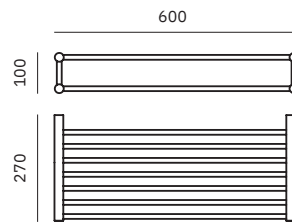

Material
AISI 304 stainless steel

Finish: Satin (.S)

16827.S

Towel ring

Dimensions
187 x 180 x 56 mm
7 3/8" x 7 1/8" x 2 1/4"

Ø 12 mm ring tube

16824.S

Utility shelf

Dimensions
22 x 480 x 132 mm
7/8" x 1'-6 7/8" x 5 1/4"

Roma

- ✓ Collection of washroom accessories made of AISI 304 stainless steel
- ✓ Complements of blown glass
- ✓ Nuts and bolts of stainless steel
- ✓ Fixing screw to wall using mounting plate system

16822.S

Towel rack shelf with double bottom bar

Dimensions
100 x 600 x 270 mm
3 7/8" x 23 5/8" x 10 5/8"

16823.S

Soap basket

Dimensions
70 x 350 x 122 mm
2 3/4" x 1'-1 3/4" x 4 3/4"

Material

AISI 304 stainless steel