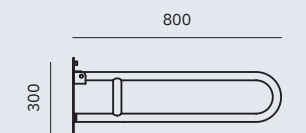

15051.SP.80.S

Without toilet paper roll holder

Dimensions

300 x 800 x 100 mm
11 3/4" x 2'-7 1/2" x 3 7/8"