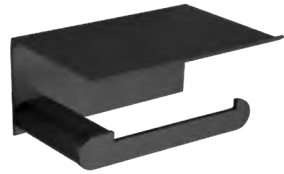

Material
Aluminium
Finish: Black (.N)

16228.N

Toilet paper roll holder with shelf

Dimensions
84 x 170 x 118 mm
3 1/4" x 6 3/4" x 4 5/8"

16229.N

Toilet paper roll holder

Dimensions
26 x 170 x 70 mm
1" x 6 3/4" x 2 3/4"