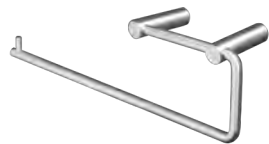

Finish: Satin (.S)

16826.S

Toilet paper roll holder

Dimensions
115 x 138 x 76 mm
4 1/2" x 5 3/8" x 3"

16805.S

Toilet paper roll holder

Dimensions
90 x 114 x 56 mm
3 1/2" x 4 1/2" x 2 1/4"

16804.S

Toilet paper double roll holder

Dimensions
90 x 260 x 76 mm
3 1/3" x 10 1/4" x 3"

16829.S

Toilet paper roll holder

Dimensions
26 x 26 x 170 mm
1" x 1" x 6 3/4"

16825.S

Toilet brush

Dimensions
300 x 154 x 140 mm
11 3/4" x 6 1/8" x 5 1/2"