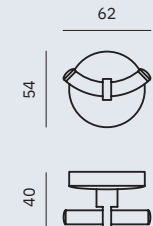

Hook

Dimensions
67 x 54 x 64 mm
2 5/8" x 2 1/8" x 2 1/2"

16373.B

Double hook

Dimensions
60 x 100 x 57 mm
2 3/8" x 3 7/8" x 2 1/4"

16370.B

Double hook

Dimensions
54 x 62 x 40 mm
2 1/8" x 2 1/2" x 1 5/8"