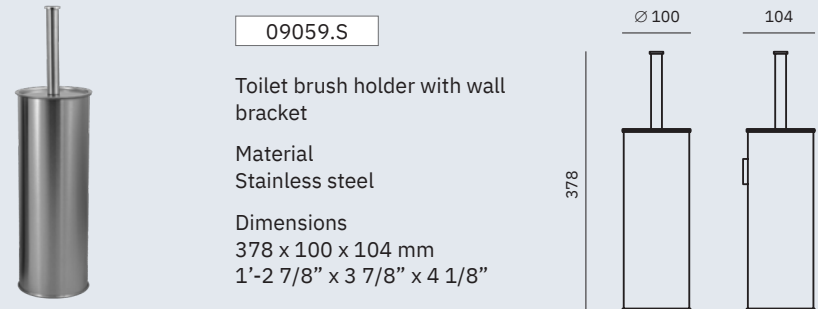

Material
AISI 304 stainless steel

Finish: Satin (.S)