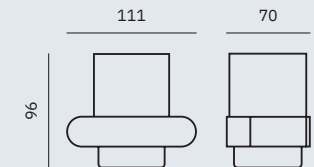

16870.40.G

Towel rack

Dimensions
25 x 425 x 70 mm
1" x 1'-4 3/4" x 2 3/4"

16875.G

Soap dish

Dimensions
25 x 160 x 93 mm
1" x 6 1/4" x 3 5/8"

16881.G

Glass for toothbrush with wall support

Dimensions
96 x 111 x 70 mm
3 3/4" x 4 3/8" x 2 3/4"

Verona Gold

- ✓ Collection of washroom accessories made of AISI 304 stainless steel
- ✓ Complements of blown glass
- ✓ Nuts and bolts of stainless steel
- ✓ Fixing screw to wall using mounting plate system