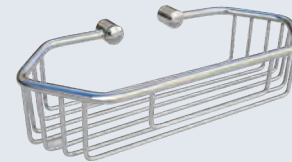

Dimensions
90 x 340 x 205 mm
3 1/2" x 1'1 3/8" x 8 1/8"

09056.B

Rectangular soap basket

Material: Stainless steel

Dimensions
35 x 218 x 108 mm
1 3/8" x 8 5/8" x 4 1/4"

09057.B

Rectangular soap basket

Material: Stainless steel