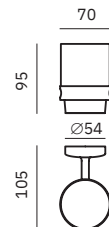

16376.B

Glass for toothbrush with wall support

Dimensions
95 x 70 x 105 mm
3 3/4" x 2 3/4" x 4 1/8"