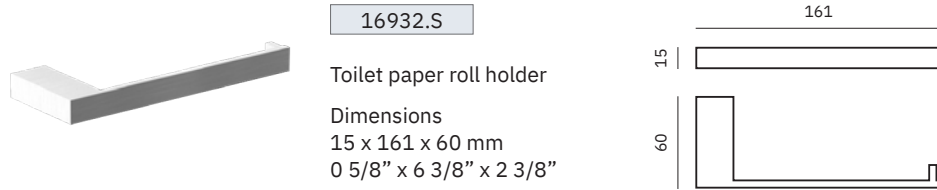

Material
AISI 304 stainless steel

Finish: Brushed gold (.G)

16880.G

Towel ring

Dimensions
155 x 225 x 70 mm
6 1/8" x 8 7/8" x 2 3/4"

16870.60.G

Towel rack

Dimensions
25 x 625 x 70 mm
1" x 2' 5/8" x 2 3/4"

16937.S

Toilet brush

Dimensions
360 x 90 x 119 mm
1'-2 1/8" x 3 1/2" x 4 3/4"

Corinto Satin

- ✓ Collection of washroom accessories made of AISI 304 stainless steel
- ✓ Complements of blown glass
- ✓ Nuts and bolts of stainless steel
- ✓ Fixing screw to wall using mounting plate system