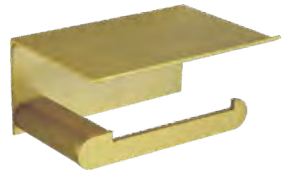

Capri Gold

- ✓ Washroom accessories collection made of aluminium
- ✓ Complements of blown glass
- ✓ Nuts and bolts of stainless steel
- ✓ Fixing screw to wall using mounting plate system

Material
Aluminium

Finish: Brushed gold (.G)