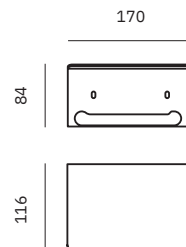

Dimensions
55 x 406 x 55 mm
2 1/8" x 1'-4" x 2 1/8"

16876.S

Toilet paper roll holder with shelf

Dimensions
84 x 170 x 116 mm
3 1/4" x 6 5/8" x 4 1/2"

Material
AISI 304 stainless steel

Finish: Satin (.S)

16877.S

Dimensions
25 x 425 x 70 mm
1" x 1'-4 3/4" x 2 3/4"

Material
AISI 304 stainless steel

Finish: Polished (.B)

16875.B

Soap dish

Dimensions
25 x 160 x 93 mm
1" x 6 1/4" x 3 5/8"

16881.B

Glass for toothbrush with wall support

Dimensions
96 x 111 x 70 mm
3 3/4" x 4 3/8" x 2 3/4"

16843.B

Towel rack shelf with bottom bar

Dimensions
103 x 600 x 203 mm
4" x 1'-11 5/8" x 8"

Verona Polished

- ✓ Collection of washroom accessories made of AISI 304 stainless steel
- ✓ Complements of blown glass
- ✓ Nuts and bolts of stainless steel
- ✓ Fixing screw to wall using mounting plate system

16871.B

Hook
Dimensions
45 x 25 x 44 mm
1 3/4" x 1" x 1 3/4"

16873.B

Hook
Dimensions
34 x 34 x 49 mm
1 3/8" x 1 3/8" x 1 7/8"

16874.B

Towel bar
Dimensions
55 x 406 x 55 mm
2 1/8" x 1'-4" x 2 1/8"

16876.B

Toilet paper roll holder with shelf
Dimensions
84 x 170 x 116 mm
3 1/4" x 6 5/8" x 4 1/2"