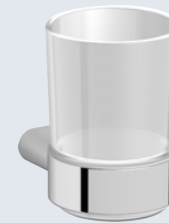

Material

Chromed brass

Finish: Polished (.B)