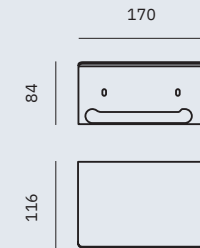

16870.40.G

Towel rack

Dimensions
25 x 425 x 70 mm
1" x 1'-4 3/4" x 2 3/4"

16875.G

Soap dish

Dimensions
25 x 160 x 93 mm
1" x 6 1/4" x 3 5/8"

16881.G

Glass for toothbrush with wall support

Dimensions
96 x 111 x 70 mm
3 3/4" x 4 3/8" x 2 3/4"

Verona Gold

- ✓ Collection of washroom accessories made of AISI 304 stainless steel
- ✓ Complements of blown glass
- ✓ Nuts and bolts of stainless steel
- ✓ Fixing screw to wall using mounting plate system

Material
AISI 304 stainless steel

Finish: Brushed gold (.G)

16871.G

Hook

Dimensions
45 x 25 x 44 mm
1 3/4" x 1" x 1 3/4"

16843.G

Towel rack shelf with bottom bar

Dimensions
103 x 600 x 203 mm
4" x 1'-11 5/8" x 8"

16876.G

Toilet paper roll holder with shelf

Dimensions
84 x 170 x 116 mm
3 1/4" x 6 5/8" x 4 1/2"

16877.G

Toilet brush

Dimensions
310 x 135 x 119 mm
1'-0 1/4" x 5 3/8" x 4 5/8"

Verona Satin

- ✓ Collection of washroom accessories made of AISI 304 stainless steel
- ✓ Complements of blown glass
- ✓ Nuts and bolts of stainless steel
- ✓ Fixing screw to wall using mounting plate system