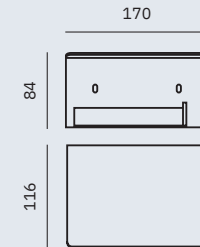

Dimensions
50 x 680 x 140 mm
2" x 2' 2 3/4" x 5 1/2"

10 x 10 mm tube

16910.B

OTHER COLOURS

Glass shelf

Dimensions
50 x 530 x 152 mm
2" x 1' 8 7/8" x 6"

Barcelona

- ✓ Collection of washroom accessories made of AISI 304 stainless steel
- ✓ Complements of blown glass
- ✓ Nuts and bolts of stainless steel
- ✓ Fixing screw to wall using mounting plate system

Toilet brush

Dimensions
310 x 158 x 121 mm.
1'-01/4" x 6 1/4" x 4 3/4"

Barcelona

- ✓ Collection of washroom accessories made of AISI 304 stainless steel
- ✓ Complements of blown glass
- ✓ Nuts and bolts of stainless steel
- ✓ Fixing screw to wall using mounting plate system

Material: AISI 304 stainless steel

Finish: Polished (.B)

Other colours 

Barcelona

16917.B

OTHER COLOURS

Toilet paper roll holder

Dimensions
126 x 138 x 95 mm
5" x 5 3/8" x 3 3/4"

16878.B

OTHER COLOURS

Toilet paper roll holder with shelf

Dimensions
84 x 170 x 116 mm
3 1/4" x 6 3/4" x 4 1/2"

16900.B

OTHER COLOURS

Toilet paper roll holder

Dimensions
50 x 162 x 85 mm
2" x 6 3/8" x 3 3/8"