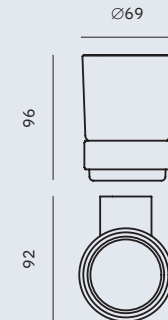

Material
AISI 304 stainless steel

Finish: Polished (.B)

16873.B

Hook

Dimensions
34 x 34 x 49 mm
1 3/8" x 1 3/8" x 1 7/8"

16874.B

Towel bar

Dimensions
55 x 406 x 55 mm
2 1/8" x 1'-4" x 2 1/8"

16341.B

Towel ring

Dimensions
100 x 206 x 44 mm
3 7/8" x 8 1/8" x 1 3/4"

Ø 18 mm

16330.60.B

Towel rack

Dimensions
22 x 672 x 77 mm
7/8" x 2'-2 1/2" x 3"

Ø 22 mm

16330.40.B

Towel rack

Dimensions
22 x 400 x 77 mm
7/8" x 15 3/4" x 3"

Ø 22 mm

Material

Chromed brass

Finish: Polished (.B)

16339.B

Glass for toothbrush with wall support

Dimensions
96 x 69 x 92 mm
3 3/4" x 2 3/4" x 3 5/8"

16340.B

Soap dish

Dimensions
43 x 108 x 112 mm
1 5/8" x 4 1/4" x 4 3/8"

Santorini

- ✓ Collection of washroom accessories made of chromed brass
- ✓ Complements of blown glass
- ✓ Nuts and bolts of stainless steel
- ✓ Fixing screw to wall using mounting plate system