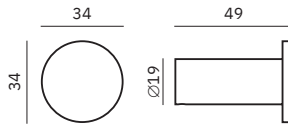

OTHER COLOURS

Hook

Dimensions
34 x 34 x 49 mm
1 3/8" x 1 3/8" x 1 7/8"

16876.N

OTHER COLOURS

Toilet paper roll holder
with shelf

Dimensions
84 x 170 x 116 mm
3 1/4" x 6 3/4" x 4 1/2"

Material: AISI 304 stainless steel