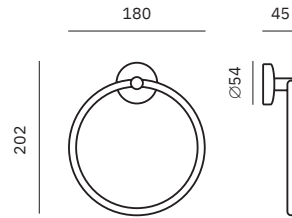

Dimensions
30 x 30 x 40 mm
1 1/8" x 1 1/8" x 1 5/8"

16359.B

Hook

Dimensions
80 x 50 x 75 mm
3 1/8" x 2" x 3"

16360.B

Double hook

Dimensions
67 x 117 x 72 mm
2 5/8" x 4 5/8" x 2 7/8"

16358.B

16874.B

Towel bar

Dimensions
55 x 406 x 55 mm
2 1/8" x 1'-4" x 2 1/8"

09059.B

Toilet brush holder with wall support

Dimensions
378 x 100 x 104 mm
1'-2 7/8" x 3 7/8" x 4 1/8"

Sienna

Monacco

16377.B

Towel ring

Dimensions
202 x 180 x 45 mm
8" x 7 1/8" x 1 3/4"
Ø 9,5 mm ring tube

16371.B

Straight bar

Dimensions
54 x 600 x 68 mm
2 1/8" x 1'-11 5/8" x 2 5/8"
Ø 16 mm

16372.B

Soap dish

Hook

Dimensions
67 x 54 x 64 mm
2 5/8" x 2 1/8" x 2 1/2"

16373.B

Double hook

Dimensions
60 x 100 x 57 mm
2 3/8" x 3 7/8" x 2 1/4"

16370.B

Double hook

Dimensions
54 x 62 x 40 mm
2 1/8" x 2 1/2" x 1 5/8"