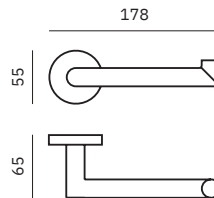

OTHER COLOURS

Hook

Dimensions
55 x 55 x 50 mm
2 1/8" x 2 1/8" x 2"

16852.N

OTHER COLOURS

Double hook

Dimensions
55 x 55 x 45 mm
2 1/8" x 2 1/8" x 1 3/4"

16851.N

OTHER COLOURS

Hook

Dimensions
55 x 55 x 60 mm
2 1/8" x 2 1/8" x 2 3/8"

Niza Black

- ✓ Collection of washroom accessories made of AISI 304 stainless steel
- ✓ Complements of blown glass
- ✓ Nuts and bolts of stainless steel
- ✓ Fixing screw to wall using mounting plate system

16858.N

OTHER COLOURS

Toilet paper roll holder

Dimensions
133 x 138 x 65 mm
5 1/4" x 5 3/8" x 2 5/8"

16859.N

OTHER COLOURS

Toilet paper roll holder

Dimensions
55 x 178 x 65 mm
2 1/8" x 7" x 2 1/2"