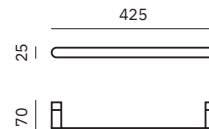

Dimensions
25 x 425 x 70 mm
1" x 1'-4 3/4" x 2 3/4"

Material
AISI 304 stainless steel

Finish: Polished (.B)

16875.B

Soap dish

Dimensions
25 x 160 x 93 mm
1" x 6 1/4" x 3 5/8"

16881.B

Glass for toothbrush with wall support