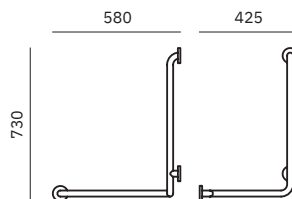

Dimensions

730 x 580 x 425 mm
2'-4 3/4" x 1'-10 7/8" x 1'-4 3/4"

15150.S

Double angle bar

Dimensions

1200 x 580 x 425 mm
3'-11 1/4" x 1'-10 7/8" x 1'-4 3/4"

Bar diameter

32 mm, 1 1/4"