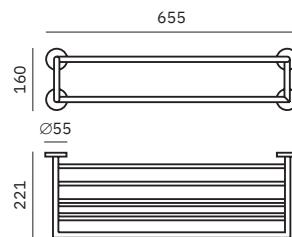

Dimensions
85 x 72 x 112 mm
3 3/8" x 2 7/8" x 4 3/8"

16855.B

Soap dish

Dimensions
55 x 125 x 111 mm
2 1/8" x 4 7/8" x 4 3/8"

Niza Polished

- ✓ Collection of washroom accessories made of AISI 304 stainless steel
- ✓ Complements of blown glass
- ✓ Nuts and bolts of stainless steel
- ✓ Fixing screw to wall using mounting plate system

16856.B

Glass shelf

Dimensions
55 x 600 x 128 mm
2 1/8" x 1'-11 5/8" x 5"

16853.B

Towel rack shelf with bottom bar

Dimensions
108 x 655 x 221 mm
4 1/4" x 2'-1 3/4" x 8 3/4"

16854.B

Towel rack shelf with bottom bar and four wall supports

Dimensions
160 x 655 x 221 mm
6 1/4" x 2'-1 3/4" x 8 3/4"

Material
AISI 304 stainless steel

Finish: Polished (.B)

16849.B

Hook

Dimensions
55 x 55 x 50 mm
2 1/8" x 2 1/8" x 2"

16852.B

Double hook

Dimensions
55 x 55 x 45 mm
2 1/8" x 2 1/8" x 1 3/4"

16851.B

Hook

Dimensions
55 x 55 x 60 mm
2 1/8" x 2 1/8" x 2 3/8"

Niza Polished

- ✓ Collection of washroom accessories made of AISI 304 stainless steel
- ✓ Complements of blown glass
- ✓ Nuts and bolts of stainless steel
- ✓ Fixing screw to wall using mounting plate system