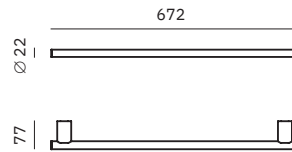

16341.B

Towel ring

Dimensions
100 x 206 x 44 mm
3 7/8" x 8 1/8" x 1 3/4"

Ø 18 mm

16330.60.B

Towel rack

Dimensions
22 x 672 x 77 mm
7/8" x 2'-2 1/2" x 3"

Ø 22 mm