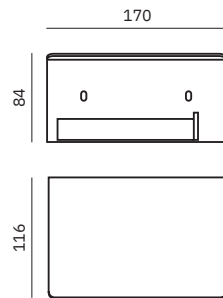

OTHER COLOURS

Hook

Dimensions
34 x 34 x 49 mm
1 3/8" x 1 3/8" x 1 7/8"

16876.N

OTHER COLOURS

Toilet paper roll holder
with shelf

Dimensions
84 x 170 x 116 mm
3 1/4" x 6 3/4" x 4 1/2"

Material: AISI 304 stainless steel

Finish: Black (.N)

Other colours

16874.N

OTHER COLOURS

Towel bar

Dimensions
55 x 406 x 55 mm
2 1/8" x 1'-4" x 2 1/8"

09059.N

Toilet brush holder with wall
bracket