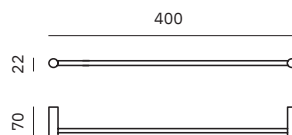

Material
AISI 304 stainless steel

Finish: Satin (.S)

16827.S

Towel ring

Dimensions
187 x 180 x 56 mm
7 3/8" x 7 1/8" x 2 1/4"

Ø 12 mm ring tube

16824.S

Utility shelf