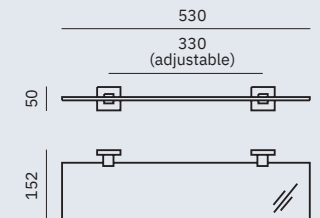

Dimensions
50 x 680 x 70 mm
2" x 2' 2 3/4" x 2 3/4"

10 x 10 mm tube

Material: AISI 304 stainless steel

Finish: Polished (.B)

Other colours 

16902.B

OTHER COLOURS

Double towel bar

Dimensions
50 x 680 x 140 mm
2" x 2' 2 3/4" x 5 1/2"

10 x 10 mm tube

16910.B

OTHER COLOURS

Glass shelf

Dimensions
50 x 530 x 152 mm
2" x 1' 8 7/8" x 6"

Barcelona

- ✓ Collection of washroom accessories made of AISI 304 stainless steel
- ✓ Complements of blown glass
- ✓ Nuts and bolts of stainless steel
- ✓ Fixing screw to wall using mounting plate system