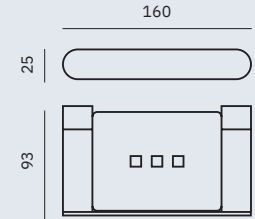

Material
AISI 304 stainless steel

Finish: Brushed gold (.G)

16871.G

Hook

Dimensions
45 x 25 x 44 mm
1 3/4" x 1" x 1 3/4"

16843.G

Towel rack shelf with bottom bar

Dimensions
103 x 600 x 203 mm
4" x 1'-11 5/8" x 8"

16876.G

Toilet paper roll holder with shelf

Dimensions
84 x 170 x 116 mm
3 1/4" x 6 5/8" x 4 1/2"

16877.G

Toilet brush

Dimensions
310 x 135 x 119 mm
1'-0 1/4" x 5 3/8" x 4 5/8"

Verona Satin

- ✓ Collection of washroom accessories made of AISI 304 stainless steel
- ✓ Complements of blown glass
- ✓ Nuts and bolts of stainless steel
- ✓ Fixing screw to wall using mounting plate system

Dimensions
25 x 425 x 70 mm
1" x 1'-4 3/4" x 2 3/4"

Material
AISI 304 stainless steel

Finish: Satin (.S)

16875.S

Soap dish

Dimensions
25 x 160 x 93 mm
1" x 6 1/4" x 3 5/8"

16881.S

Glass for toothbrush with wall support

Dimensions
96 x 111 x 70 mm
3 3/4" x 4 3/8" x 2 3/4"

16843.S

Towel rack shelf with bottom bar

Dimensions
103 x 600 x 203 mm
4" x 1'-11 5/8" x 8"

Verona Satin

- ✓ Collection of washroom accessories made of AISI 304 stainless steel
- ✓ Complements of blown glass
- ✓ Nuts and bolts of stainless steel
- ✓ Fixing screw to wall using mounting plate system