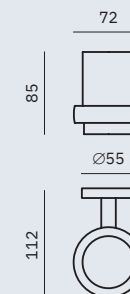

Material
AISI 304 stainless steel

Finish: Polished (.B)

16860.B

Towel ring

Dimensions
190 x 170 x 50 mm
7 1/2" x 6 3/4" x 2"

Ø 10 mm tube

16850.60.B

Towel rack

Dimensions
55 x 650 x 65 mm
2 1/8" x 2'-1 5/8" x 2 1/2"

Ø 20 mm tube

16850.40.B

Towel rack

Dimensions
55 x 400 x 65 mm
2 1/8" x 1'-3 3/4" x 2 1/2"

Ø 20 mm tube

16861.B

Glass for toothbrush with wall support

Dimensions
85 x 72 x 112 mm
3 3/8" x 2 7/8" x 4 3/8"

16855.B

Soap dish

Dimensions
55 x 125 x 111 mm
2 1/8" x 4 7/8" x 4 3/8"

Niza Polished

- ✓ Collection of washroom accessories made of AISI 304 stainless steel
- ✓ Complements of blown glass
- ✓ Nuts and bolts of stainless steel
- ✓ Fixing screw to wall using mounting plate system