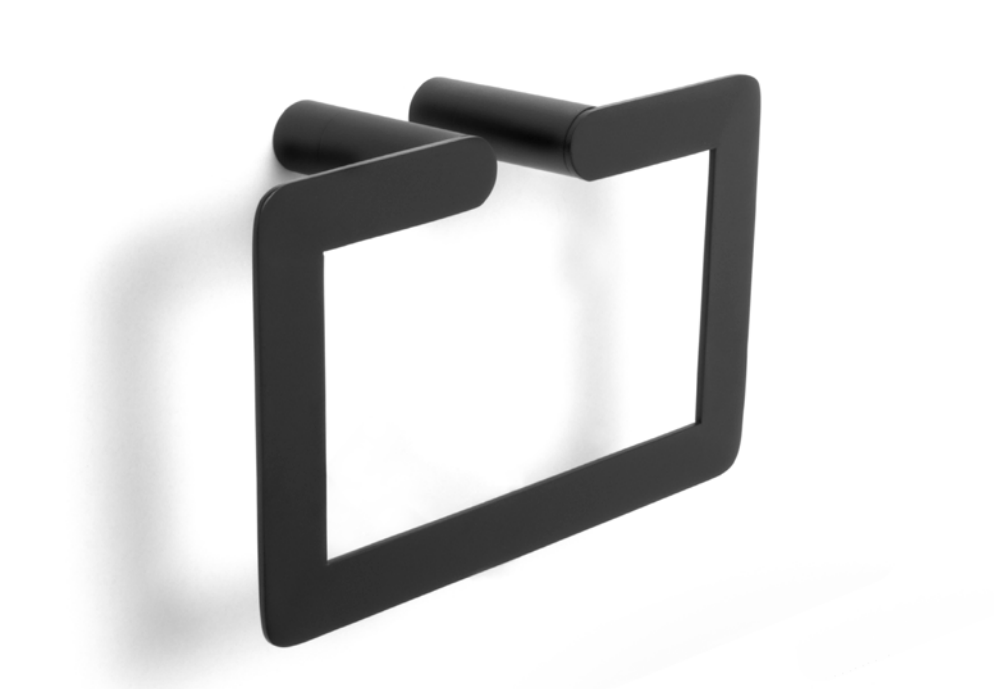

VERONA COLLECTION