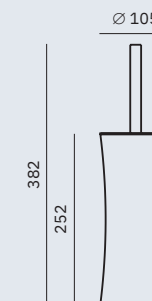

Material
AISI 304 stainless steel

Finish: Black (.N)