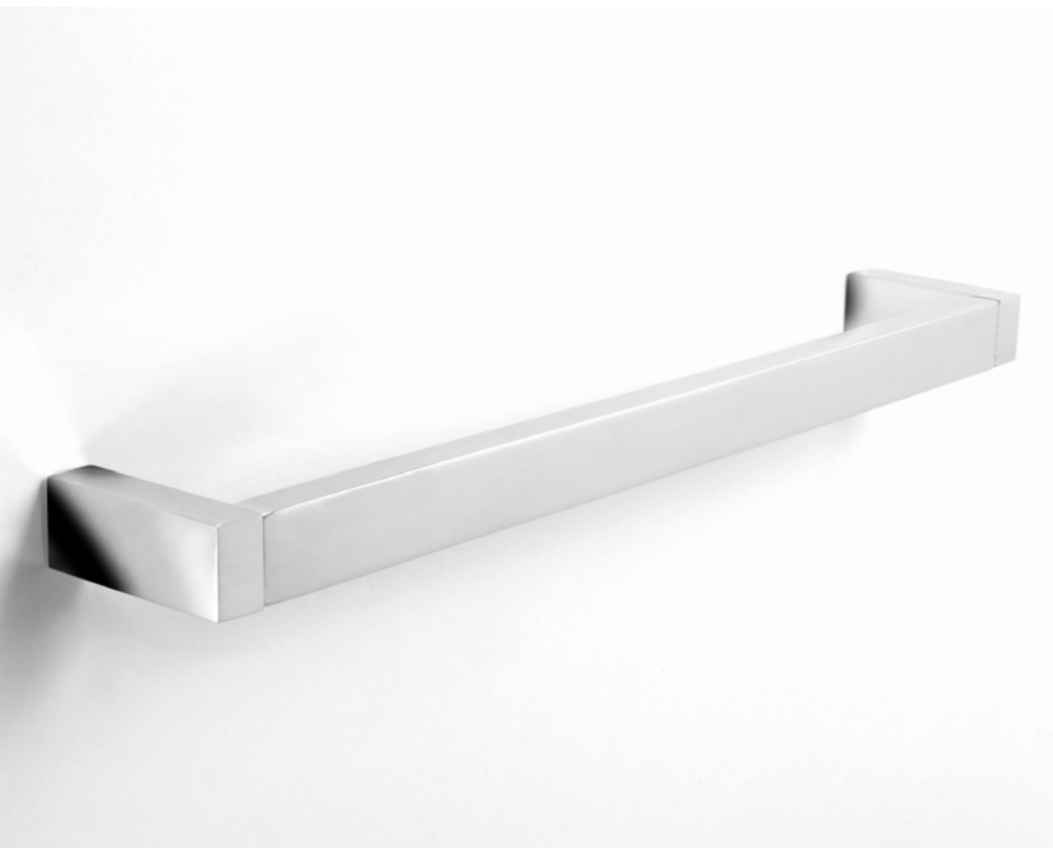

CRETA COLLECTION