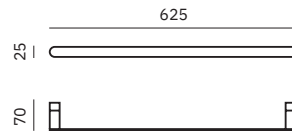

16870.40.N

Towel rack

Dimensions
25 x 425 x 70 mm
1" x 1'-4 3/4" x 2 3/4"