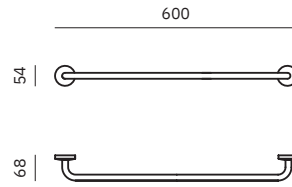

16377.B

Towel ring

Dimensions
202 x 180 x 45 mm
8" x 7 1/8" x 1 3/4"
Ø 9,5 mm ring tube

16371.B

Straight bar

Dimensions
54 x 600 x 68 mm
2 1/8" x 1'-11 5/8" x 2 5/8"
Ø 16 mm

16372.B

Soap dish