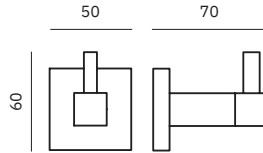

Dimensions

95 x 136 x 100 mm
3 3/4" x 5 3/8" x 3 7/8"

16914.B

OTHER COLOURS

Double glass for toothbrush with wall support

Dimensions

95 x 179 x 108 mm.
3 3/4" x 7" x 4 1/4"

Barcelona

OTHER COLOURS

Hook

Dimensions
60 x 50 x 70 mm
2 3/8" x 2" x 2 3/4"

16907.B

OTHER COLOURS

Double hook

Dimensions
50 x 90 x 70 mm
2" x 3 1/2" x 2 3/4"

Material: AISI 304 stainless steel