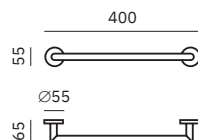

Niza Polished

- ✓ Collection of washroom accessories made of AISI 304 stainless steel
- ✓ Complements of blown glass
- ✓ Nuts and bolts of stainless steel
- ✓ Fixing screw to wall using mounting plate system

Material
AISI 304 stainless steel

Finish: Polished (.B)

16860.B

Towel ring

Dimensions
190 x 170 x 50 mm
7 1/2" x 6 3/4" x 2"

Ø 10 mm tube

16850.60.B

Towel rack

Dimensions
55 x 650 x 65 mm
2 1/8" x 2'-1 5/8" x 2 1/2"

Ø 20 mm tube

16850.40.B

Towel rack

Dimensions
55 x 400 x 65 mm
2 1/8" x 1'-3 3/4" x 2 1/2"

Ø 20 mm tube

16861.B

Glass for toothbrush with wall support

Dimensions
85 x 72 x 112 mm
3 3/8" x 2 7/8" x 4 3/8"

16855.B

Soap dish

Dimensions
55 x 125 x 111 mm
2 1/8" x 4 7/8" x 4 3/8"