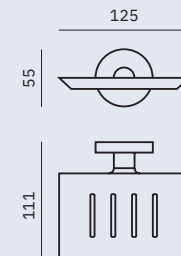

Dimensions
55 x 400 x 65 mm
2 1/8" x 1'-3 3/4" x 2 1/2"

Ø 20 mm tube

16861.N

OTHER COLOURS

Glass for toothbrush with wall support

Dimensions
85 x 72 x 112 mm
3 3/8" x 2 7/8" x 4 3/8"

16855.N

OTHER COLOURS

Soap dish

Dimensions
55 x 125 x 111 mm
2 1/8" x 4 7/8" x 4 3/8"

Niza Black

- ✓ Collection of washroom accessories made of AISI 304 stainless steel
- ✓ Complements of blown glass
- ✓ Nuts and bolts of stainless steel
- ✓ Fixing screw to wall using mounting plate system