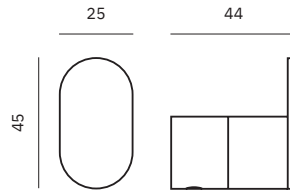

16880.B

Towel ring

Dimensions
155 x 225 x 70 mm
6 1/8" x 8 7/8" x 2 3/4"

16870.60.B

Towel rack

Dimensions
25 x 625 x 70 mm
1" x 2' 5/8" x 2 3/4"

16870.40.B

Towel rack

Dimensions
25 x 425 x 70 mm
1" x 1'-4 3/4" x 2 3/4"

Material
AISI 304 stainless steel

Finish: Polished (.B)

16875.B

Soap dish

Dimensions
25 x 160 x 93 mm
1" x 6 1/4" x 3 5/8"

16881.B

Glass for toothbrush with wall support

Dimensions
96 x 111 x 70 mm
3 3/4" x 4 3/8" x 2 3/4"

16843.B

Towel rack shelf with bottom bar

Dimensions
103 x 600 x 203 mm
4" x 1'-11 5/8" x 8"

Verona Polished

- ✓ Collection of washroom accessories made of AISI 304 stainless steel
- ✓ Complements of blown glass
- ✓ Nuts and bolts of stainless steel
- ✓ Fixing screw to wall using mounting plate system

16871.B

Hook
Dimensions
45 x 25 x 44 mm
1 3/4" x 1" x 1 3/4"

16873.B

Hook
Dimensions
34 x 34 x 49 mm
1 3/8" x 1 3/8" x 1 7/8"

16874.B

Towel bar
Dimensions
55 x 406 x 55 mm
2 1/8" x 1'-4" x 2 1/8"

16876.B

Toilet paper roll holder with shelf
Dimensions
84 x 170 x 116 mm
3 1/4" x 6 5/8" x 4 1/2"