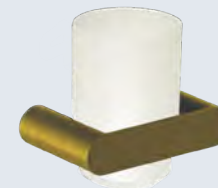

Verona Gold

- ✓ Collection of washroom accessories made of AISI 304 stainless steel
- ✓ Complements of blown glass
- ✓ Nuts and bolts of stainless steel
- ✓ Fixing screw to wall using mounting plate system

Material
AISI 304 stainless steel

Finish: Brushed gold (.G)

16880.G

Towel ring

Dimensions
155 x 225 x 70 mm
6 1/8" x 8 7/8" x 2 3/4"

16870.60.G

Towel rack

Dimensions
25 x 625 x 70 mm
1" x 2' 5/8" x 2 3/4"

16870.40.G

Towel rack

Dimensions
25 x 425 x 70 mm
1" x 1'-4 3/4" x 2 3/4"

16875.G

Soap dish

Dimensions
25 x 160 x 93 mm
1" x 6 1/4" x 3 5/8"

16881.G

Glass for toothbrush with wall support

Dimensions
96 x 111 x 70 mm
3 3/4" x 4 3/8" x 2 3/4"