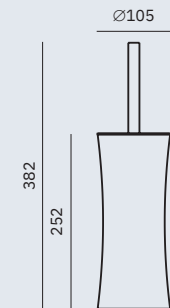

Dimensions
96 x 111 x 70 mm
3 3/4" x 4 3/8" x 2 3/4"

16843.B

Towel rack shelf with bottom bar

Dimensions
103 x 600 x 203 mm
4" x 1'-11 5/8" x 8"

Verona Polished

- ✓ Collection of washroom accessories made of AISI 304 stainless steel
- ✓ Complements of blown glass
- ✓ Nuts and bolts of stainless steel
- ✓ Fixing screw to wall using mounting plate system

16871.B

Hook
Dimensions
45 x 25 x 44 mm
1 3/4" x 1" x 1 3/4"

16873.B

Hook
Dimensions
34 x 34 x 49 mm
1 3/8" x 1 3/8" x 1 7/8"

16874.B

Towel bar
Dimensions
55 x 406 x 55 mm
2 1/8" x 1'-4" x 2 1/8"

16876.B

Toilet paper roll holder with shelf
Dimensions
84 x 170 x 116 mm
3 1/4" x 6 5/8" x 4 1/2"

Material
AISI 304 stainless steel

Finish: Polished (.B)

16877.B

Toilet brush holder with wall bracket
Dimensions
310 x 135 x 119 mm
1'-0 1/4" x 5 3/8" x 4 5/8"

09059.B

Toilet brush holder with wall bracket
Material
Stainless steel
Dimensions
378 x 100 x 104 mm
1'-2 7/8" x 3 7/8" x 4 1/8"

09078.B

Toilet brush holder
Material
Stainless steel
Dimensions
382 mm x Ø 105 mm
1'-3" x Ø 4 1/4"

Verona Black

- ✓ Collection of washroom accessories made of AISI 304 stainless steel
- ✓ Complements of blown glass
- ✓ Nuts and bolts of stainless steel
- ✓ Fixing screw to wall using mounting plate system