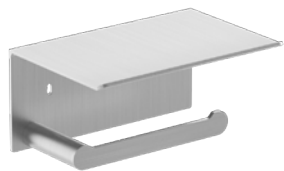

16876.S

Toilet paper roll holder
with shelf

Dimensions
84 x 170 x 116 mm
3 1/4" x 6 3/4" x 4 1/2"