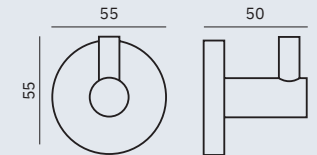

OTHER COLOURS

Hook

Dimensions
55 x 55 x 50 mm
2 1/8" x 2 1/8" x 2"

16852.N

OTHER COLOURS

Double hook

Dimensions
55 x 55 x 45 mm
2 1/8" x 2 1/8" x 1 3/4"

16851.N