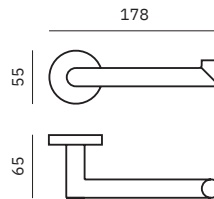

Dimensions
160 x 655 x 221 mm
6 1/4" x 2'-1 3/4" x 8 3/4"

Material
AISI 304 stainless steel

Finish: Satin (.S)

16849.S

Hook

Dimensions
55 x 55 x 50 mm
2 1/8" x 2 1/8" x 2"

16852.S

Double hook

Dimensions
55 x 55 x 45 mm
2 1/8" x 2 1/8" x 1 3/4"

16851.S

Hook

Dimensions
55 x 55 x 60 mm
2 1/8" x 2 1/8" x 2 3/8"

Niza Satin

- ✓ Collection of washroom accessories made of AISI 304 stainless steel
- ✓ Complements of blown glass
- ✓ Nuts and bolts of stainless steel
- ✓ Fixing screw to wall using mounting plate system

16858.S

Toilet paper roll holder

Dimensions
133 x 138 x 65 mm
5 1/4" x 5 3/8" x 2 5/8"

16859.S

Toilet paper roll holder

Dimensions
55 x 178 x 65 mm
2 1/8" x 7" x 2 1/2"

16862.S

Toilet paper roll holder