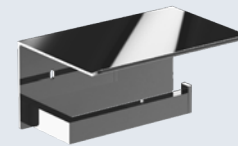

16878.B

OTHER COLOURS

Toilet paper roll holder with shelf

Dimensions
84 x 170 x 116 mm
3 1/4" x 6 3/4" x 4 1/2"