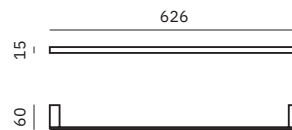

16930.N

Towel ring

Dimensions
104 x 220 x 60 mm
4 1/8" x 8 5/8" x 2 3/8"

16920.60.N

Towel rack

Dimensions
15 x 626 x 60 mm
0 5/8" x 2'-0 5/8" x 2 3/8"

16920.40.N

Towel rack