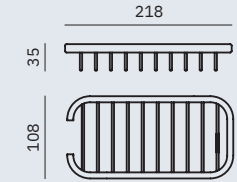

Dimensions
90 x 340 x 205 mm
3 1/2" x 1'1 3/8" x 8 1/8"

09056.B

Rectangular soap basket

Material: Stainless steel

Dimensions
35 x 218 x 108 mm
1 3/8" x 8 5/8" x 4 1/4"

09057.B

Rectangular soap basket

Material: Stainless steel