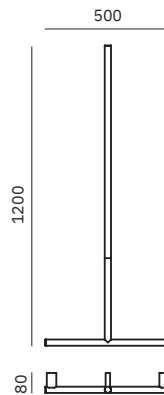

1200 x 500 x 80 mm

3'-11 1/4" x 1'-7 5/8" x 3 1/8"

Ø 25 mm

15208.B

Support for shower head

Dimensions

117 mm, Ø 40 mm

4 5/8", Ø 1 5/8"