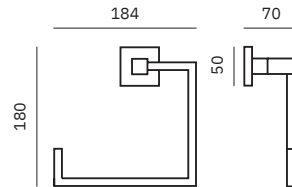

16905.B

OTHER COLOURS

Towel ring

Dimensions
180 x 184 x 70 mm
7 1/8" x 7 1/4" x 2/3"

10 x 10 mm tube

16901.B

OTHER COLOURS

Towel rack

Dimensions
50 x 680 x 70 mm
2" x 2' 2 3/4" x 2 3/4"

10 x 10 mm tube