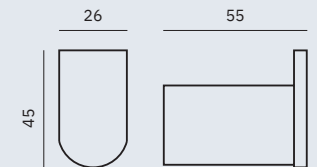

16221.G

Hook

Dimensions
45 x 26 x 55 mm
1 3/4" x 1" x 2 1/8"