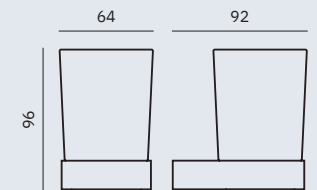

Dimensions
15 x 426 x 60 mm
0 5/8" x 16 3/4" x 2 3/8"

16923.B

Towel shelf

Dimensions
15 x 626 x 236 mm
0 5/8" x 24 5/8" x 9 1/4"

Material

AISI 304 stainless steel

Finish: Polished (.B)

16921.B

Hook

Dimensions
46 x 16 x 33 mm
1 3/4" x 0 5/8" x 1 1/4"

16925.B

Soap dish

Dimensions
39 x 102 x 111 mm
1 1/2" x 4" x 4 3/8"

16931.B

Glass for toothbrush with wall support

Dimensions
96 x 64 x 92 mm
3 3/4" x 2 1/2" x 3 5/8"