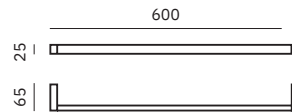

Material
Chromed brass

Finish: Polished (.B)

16390.60.B

Towel rack

Dimensions
25 x 600 x 65 mm
1" x 1'-11 5/8" x 2 1/2"

16390.40.B

Towel rack

Dimensions
25 x 400 x 65 mm
1" x 1'-3 3/4" x 2 1/2"