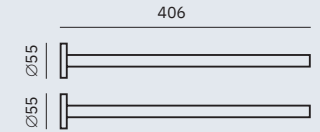

Niza Polished

- ✓ Collection of washroom accessories made of AISI 304 stainless steel
- ✓ Complements of blown glass
- ✓ Nuts and bolts of stainless steel
- ✓ Fixing screw to wall using mounting plate system

16873.B

Hook

Dimensions
34 x 34 x 49 mm
1 3/8" x 1 3/8" x 1 7/8"

16876.B

Toilet paper roll holder
with shelf

Dimensions
84 x 170 x 116 mm
3 1/4" x 6 3/4" x 4 1/2"

Material

AISI 304 stainless steel

Finish: Polished (.B)

16874.B

Towel bar

Dimensions
55 x 406 x 55 mm
2 1/8" x 1'-4" x 2 1/8"

09059.B

Toilet brush holder with wall
bracket

Material
Stainless steel

Dimensions
378 x 100 x 104 mm
1'-2 7/8" x 3 7/8" x 4 1/8"

09078.B

Toilet brush holder

Material
Stainless steel

Dimensions
382 mm x Ø 105 mm
1'-3" x Ø 4 1/4"

06045.FIX

Bathroom accessories fixing adhesive. Adhesive tube 6 ml