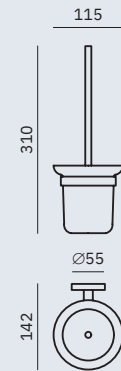

16858.N

OTHER COLOURS

Toilet paper roll holder

Dimensions
133 x 138 x 65 mm
5 1/4" x 5 3/8" x 2 5/8"

16859.N

OTHER COLOURS

Toilet paper roll holder

Dimensions
55 x 178 x 65 mm
2 1/8" x 7" x 2 1/2"

16862.N

OTHER COLOURS

Toilet paper roll holder

Dimensions
55 x 55 x 123 mm
2 1/8" x 2 1/8" x 4 3/8"

Material: AISI 304 stainless steel

Finish: Black (.N)

Other colours

16857.N

OTHER COLOURS

Toilet brush

Dimensions
310 x 115 x 142 mm
1'-0 1/4" x 4 1/2" x 5 5/8"

16869.N

OTHER COLOURS

Spare toilet paper roll holder

Dimensions
164 x 55 x 102 mm
6 1/2" x 2 1/8" x 4"

Niza Black