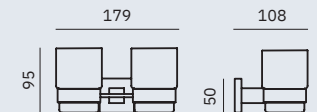

Dimensions

95 x 136 x 100 mm
3 3/4" x 5 3/8" x 3 7/8"

16914.B

OTHER COLOURS

Double glass for toothbrush with wall support

Dimensions

95 x 179 x 108 mm.
3 3/4" x 7" x 4 1/4"

Barcelona