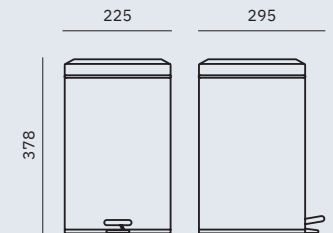

Complements Hygienic pedal bins

Hygienic pedal bin. Inner plastic bucket with handle.	Capacity	Dimensions
Material Stainless steel for .S, .B and .N finishes Steel for .W	3 litres	257 mm, Ø 170 mm. 10 1/8", Ø 6 3/4"
Finish: Satin (.S) Polished (.B) Black (.N) White (.W)	5 litres	270 mm, Ø 205 mm. 10 5/8", Ø 8 1/8"
	12 litres	390 mm, Ø 250 mm. 1'-3 3/8", Ø 9 7/8"
	20 litres	456 mm, Ø 293 mm. 1'-6", Ø 11 1/2"
	30 litres	650 mm, Ø 293 mm. 2'-1 5/8", Ø 11 1/2"

- 09100.03.S
- 09100.05.S
- 09100.12.S
- 09100.20.S
- 09100.30.S

- 09100.03.B
- 09100.05.B
- 09100.12.B
- 09100.20.B
- 09100.30.B

- 09100.03.N
- 09100.05.N
- 09100.12.N

- 09100.03.W
- 09100.05.W
- 09100.12.W

Hygienic pedal bin.
Inner plastic bucket with handle.

Material
Stainless steel

Finish: Satin (.S) Polished (.B)

- 09111.06.S
- 09111.06.B

Dimensions
295 x 200 x 275 mm
11 5/8" x 7 7/8" x 10 7/8"

Capacity
6 litres

- 09111.12.S
- 09111.12.B

Dimensions
378 x 225 x 295 mm
1'-2 7/8" x 8 7/8" x 11 5/8"

Capacity
12 litres