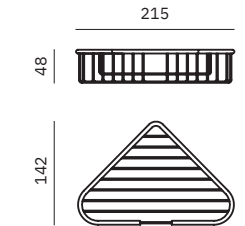

Dimensions
33 x 152 x 125 mm
1 1/4" x 6" x 4 7/8"

09052.B

Triangular soap basket

Material
Chromed brass

Dimensions
48 x 215 x 142 mm
1 7/8" x 8 1/2" x 5 5/8"

09053.B

Triangular soap basket

Material
Chromed brass