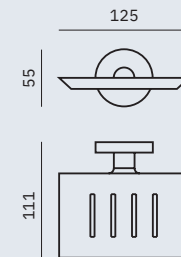

Material
AISI 304 stainless steel

Finish: Satin (.S)

16860.S

Towel ring
Dimensions
190 x 170 x 50 mm
7 1/2" x 6 3/4" x 2"
Ø 10 mm tube

16850.60.S

Towel rack
Dimensions
55 x 650 x 65 mm
2 1/8" x 2'-1 5/8" x 2 1/2"
Ø 20 mm tube

16850.40.S

Towel rack
Dimensions
55 x 400 x 65 mm
2 1/8" x 1'-3 3/4" x 2 1/2"
Ø 20 mm tube

16861.S

Glass for toothbrush with wall support
Dimensions
85 x 72 x 112 mm
3 3/8" x 2 7/8" x 4 3/8"

16855.S

Soap dish
Dimensions
55 x 125 x 111 mm
2 1/8" x 4 7/8" x 4 3/8"