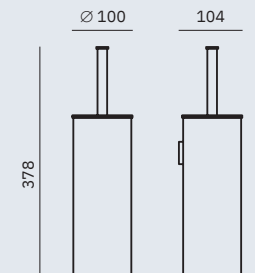

16874.B

Towel bar

Dimensions
55 x 406 x 55 mm
2 1/8" x 1'-4" x 2 1/8"

09059.B

Toilet brush holder with wall support

Dimensions
378 x 100 x 104 mm
1'-2 7/8" x 3 7/8" x 4 1/8"

Sienna

Monacco