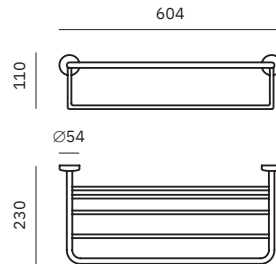

Monaco

- ✓ Collection of washroom accessories made of chromed brass
- ✓ Complements of blown glass
- ✓ Nuts and bolts of stainless steel
- ✓ Fixing screw to wall using mounting plate system

Material
Chromed brass

Finish: Polished (.B)

16378.B

Towel rack shelf with bottom bar

Dimensions
110 x 604 x 230 mm
4 3/8" x 1'-11 3/4" x 9"