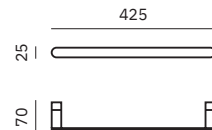

Material
AISI 304 stainless steel

Finish: Brushed gold (.G)

16871.G

Hook

Dimensions
45 x 25 x 44 mm
1 3/4" x 1" x 1 3/4"

16843.G

Towel rack shelf with bottom bar

Dimensions
103 x 600 x 203 mm
4" x 1'-11 5/8" x 8"

16880.S

Towel ring

Dimensions
155 x 225 x 70 mm
6 1/8" x 8 7/8" x 2 3/4"

16870.60.S

Towel rack

Dimensions
25 x 625 x 70 mm
1" x 2' 5/8" x 2 3/4"

16870.40.S

Towel rack

Dimensions
25 x 425 x 70 mm
1" x 1'-4 3/4" x 2 3/4"

Material
AISI 304 stainless steel

Finish: Satin (.S)

16875.S

Soap dish

Dimensions
25 x 160 x 93 mm
1" x 6 1/4" x 3 5/8"

16881.S

Glass for toothbrush with wall support