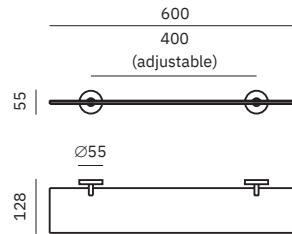

16856.N

OTHER COLOURS

Glass shelf

Dimensions
55 x 600 x 128 mm
2 1/8" x 1'-11 5/8" x 5"