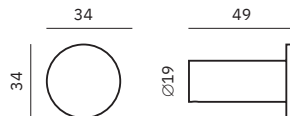

Hook

Dimensions
46 x 16 x 33 mm
1 3/4" x 0 5/8" x 1 1/4"

16925.N

Soap dish

Dimensions
39 x 102 x 111 mm
1 1/2" x 4" x 4 3/8"

16931.N

Glass for toothbrush with wall support

Dimensions
96 x 64 x 92 mm
3 3/4" x 2 1/2" x 3 5/8"

16937.N

Toilet brush

Dimensions
360 x 90 x 119 mm
1'-2 1/8" x 3 1/2" x 4 3/4"

Corinto Black

- ✓ Collection of washroom accessories made of AISI 304 stainless steel
- ✓ Complements of blown glass
- ✓ Nuts and bolts of stainless steel
- ✓ Fixing screw to wall using mounting plate system