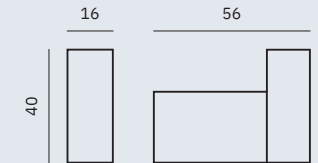

16391.B

Hook

Dimensions
40 x 16 x 56 mm
1 5/8" x 0 5/8" x 2 1/8"