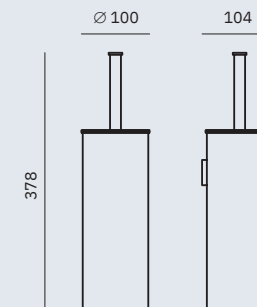

Material
AISI 304 stainless steel

Finish: Black (.N)