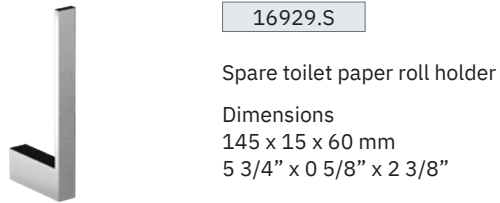

Hook

Dimensions
46 x 16 x 33 mm
1 3/4" x 0 5/8" x 1 1/4"

16925.S

Soap dish

Dimensions
39 x 102 x 111 mm
1 1/2" x 4" x 4 3/8"

16931.S

Glass for toothbrush with wall support

Dimensions
96 x 64 x 92 mm
3 3/4" x 2 1/2" x 3 5/8"

16937.S

Toilet brush

Dimensions
360 x 90 x 119 mm
1'-2 1/8" x 3 1/2" x 4 3/4"

Corinto Satin

- ✓ Collection of washroom accessories made of AISI 304 stainless steel
- ✓ Complements of blown glass
- ✓ Nuts and bolts of stainless steel
- ✓ Fixing screw to wall using mounting plate system