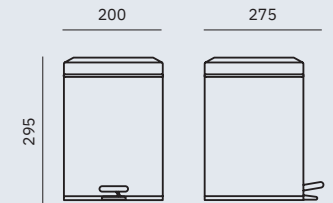

- 09111.12.S
- 09111.12.B

Dimensions
378 x 225 x 295 mm
1'-2 7/8" x 8 7/8" x 11 5/8"

Capacity
12 litres