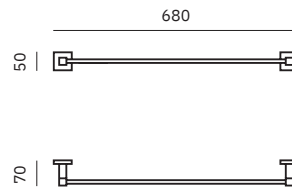

Dimensions
50 x 680 x 70 mm
2" x 2' 2 3/4" x 2 3/4"

10 x 10 mm tube

Material: AISI 304 stainless steel

Finish: Polished (.B)

Other colours 

16902.B

OTHER COLOURS

Double towel bar