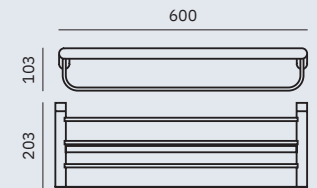

Dimensions
25 x 425 x 70 mm
1" x 1'-4 3/4" x 2 3/4"

Material
AISI 304 stainless steel

Finish: Satin (.S)

16875.S

Soap dish

Dimensions
25 x 160 x 93 mm
1" x 6 1/4" x 3 5/8"

16881.S

Glass for toothbrush with wall support

Dimensions
96 x 111 x 70 mm
3 3/4" x 4 3/8" x 2 3/4"

16843.S

Towel rack shelf with bottom bar

Dimensions
103 x 600 x 203 mm
4" x 1'-11 5/8" x 8"

Verona Satin

- ✓ Collection of washroom accessories made of AISI 304 stainless steel
- ✓ Complements of blown glass
- ✓ Nuts and bolts of stainless steel
- ✓ Fixing screw to wall using mounting plate system