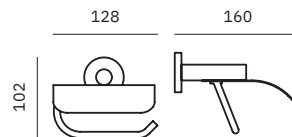

16361.B

Toilet paper roll holder

Dimensions
102 x 128 x 160 mm
4" x 5" x 6 1/4"