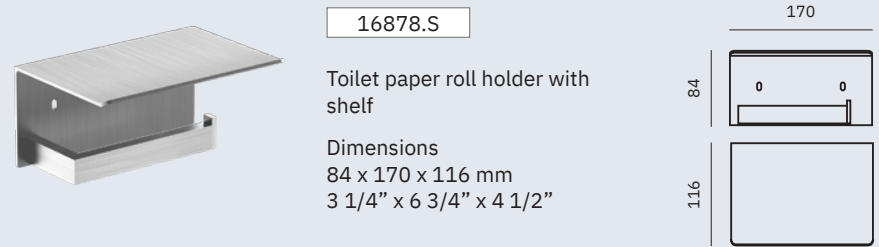

Material
AISI 304 stainless steel

Finish: Satin (.S)