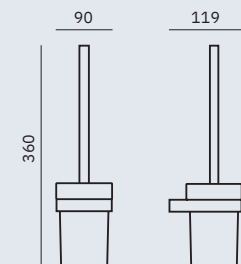

Dimensions
15 x 426 x 60 mm
0 5/8" x 16 3/4" x 2 3/8"

16923.N

Towel shelf

Dimensions
15 x 626 x 236 mm
0 5/8" x 24 5/8" x 9 1/4"

Material

AISI 304 stainless steel

Finish: Black (.N)

16921.N

Hook

Dimensions
46 x 16 x 33 mm
1 3/4" x 0 5/8" x 1 1/4"

16925.N

Soap dish

Dimensions
39 x 102 x 111 mm
1 1/2" x 4" x 4 3/8"

16931.N

Glass for toothbrush with wall support

Dimensions
96 x 64 x 92 mm
3 3/4" x 2 1/2" x 3 5/8"

16937.N

Toilet brush

Dimensions
360 x 90 x 119 mm
1'-2 1/8" x 3 1/2" x 4 3/4"

Corinto Black

- ✓ Collection of washroom accessories made of AISI 304 stainless steel
- ✓ Complements of blown glass
- ✓ Nuts and bolts of stainless steel
- ✓ Fixing screw to wall using mounting plate system