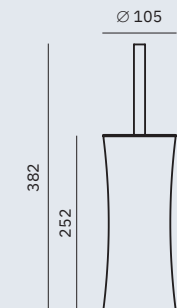

09078.N

Toilet brush holder

Material
Stainless steel

Dimensions
382 mm x Ø 105 mm
1'-3" x Ø 4 1/4"