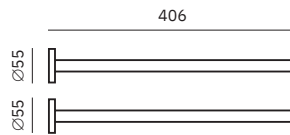

Dimensions
96 x 111 x 70 mm
3 3/4" x 4 3/8" x 2 3/4"

16843.B

Towel rack shelf with bottom bar

Dimensions
103 x 600 x 203 mm
4" x 1'-11 5/8" x 8"

Verona Polished

- ✓ Collection of washroom accessories made of AISI 304 stainless steel
- ✓ Complements of blown glass
- ✓ Nuts and bolts of stainless steel
- ✓ Fixing screw to wall using mounting plate system

16871.B

Hook
Dimensions
45 x 25 x 44 mm
1 3/4" x 1" x 1 3/4"

16873.B

Hook
Dimensions
34 x 34 x 49 mm
1 3/8" x 1 3/8" x 1 7/8"

16874.B

Towel bar
Dimensions
55 x 406 x 55 mm
2 1/8" x 1'-4" x 2 1/8"

16876.B

Toilet paper roll holder with shelf
Dimensions
84 x 170 x 116 mm
3 1/4" x 6 5/8" x 4 1/2"