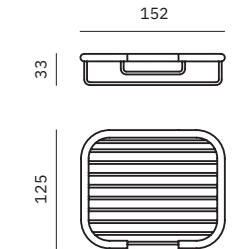

Complements Soap baskets

- ✓ Collection of washroom accessories made of chromed brass or stainless steel
- ✓ Nuts and bolts of stainless steel
- ✓ Fixing screw to wall using mounting plate system
- ✓ Finish: Satin (.S) Polished (.B)

09054.B

Rectangular soap basket

Material
Chromed brass

Dimensions
92 x 259 x 124 mm
3 5/8" x 10 1/4" x 4 7/8"

09055.S

09055.B

Rectangular soap basket

Material
Chromed brass

Dimensions
33 x 152 x 125 mm
1 1/4" x 6" x 4 7/8"

09052.B

Triangular soap basket

Material
Chromed brass

Dimensions
48 x 215 x 142 mm
1 7/8" x 8 1/2" x 5 5/8"

09053.B

Triangular soap basket

Material
Chromed brass

Dimensions
90 x 340 x 205 mm
3 1/2" x 1'1 3/8" x 8 1/8"

09056.B

Rectangular soap basket

Material: Stainless steel

Dimensions
35 x 218 x 108 mm
1 3/8" x 8 5/8" x 4 1/4"

09057.B

Rectangular soap basket

Material: Stainless steel

Dimensions
60 x 300 x 130 mm
2 3/8" x 11 3/4" x 5 11/8"

09063.S

Triangular soap basket

Material: Stainless steel

Dimensions
55 x 305 x 230 mm
2 1/8" x 1' x 9"

09064.S

09064.B

Rectangular soap basket

Material: Stainless steel

Dimensions
60 x 250 x 115 mm
2 3/8" x 9 7/8" x 4 1/2"

09065.B

Rectangular soap basket

Material: Stainless steel

Dimensions
40 x 355 x 120 mm
1 5/8" x 1' 2" x 4 3/4"