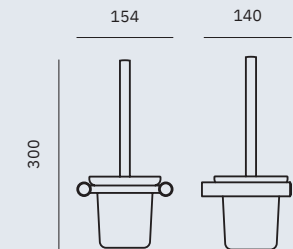

Finish: Satin (.S)

16826.S

Toilet paper roll holder

Dimensions
115 x 138 x 76 mm
4 1/2" x 5 3/8" x 3"

16805.S

Toilet paper roll holder

Dimensions
90 x 114 x 56 mm
3 1/2" x 4 1/2" x 2 1/4"

16804.S

Toilet paper double roll holder

Dimensions
90 x 260 x 76 mm
3 1/3" x 10 1/4" x 3"

16829.S

Toilet paper roll holder

Dimensions
26 x 26 x 170 mm
1" x 1" x 6 3/4"

16825.S

Toilet brush

Dimensions
300 x 154 x 140 mm
11 3/4" x 6 1/8" x 5 1/2"

Toilet paper roll holder with shelf

Dimensions
84 x 170 x 116 mm
3 1/4" x 6 3/4" x 4 1/2"

09059.S

Toilet brush holder with wall support

Dimensions
378 x 100 x 104 mm
1'-2 7/8" x 3 7/8" x 4 1/8"

Material
AISI 304 stainless steel