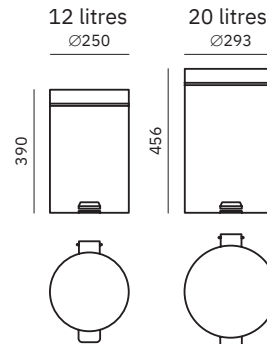

- 09100.03.N
- 09100.05.N
- 09100.12.N