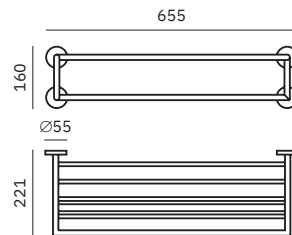

16854.N

OTHER COLOURS

Towel rack shelf with bottom bar and four wall supports

Dimensions
160 x 655 x 221 mm
6 1/4" x 2'-1 3/4" x 8 3/4"