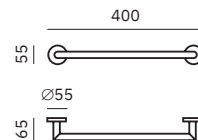

Niza Black

- ✓ Collection of washroom accessories made of AISI 304 stainless steel
- ✓ Complements of blown glass
- ✓ Nuts and bolts of stainless steel
- ✓ Fixing screw to wall using mounting plate system

Material: AISI 304 stainless steel

Finish: Black (.N)

Other colours

16860.N

OTHER COLOURS

Towel ring

Dimensions
190 x 170 x 50 mm
7 1/2" x 6 3/4" x 2"

Ø 10 mm tube

16850.60.N

OTHER COLOURS

Towel rack

Dimensions
55 x 650 x 65 mm
2 1/8" x 2'-1 5/8" x 2 1/2"

Ø 20 mm tube

16850.40.N

OTHER COLOURS

Towel rack

Dimensions
55 x 400 x 65 mm
2 1/8" x 1'-3 3/4" x 2 1/2"

Ø 20 mm tube

16861.N

OTHER COLOURS

Glass for toothbrush with wall support

Dimensions
85 x 72 x 112 mm
3 3/8" x 2 7/8" x 4 3/8"

16855.N

OTHER COLOURS

Soap dish

Dimensions
55 x 125 x 111 mm
2 1/8" x 4 7/8" x 4 3/8"