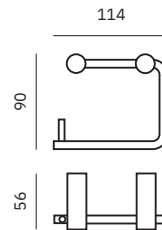

Finish: Satin (.S)

16826.S

Toilet paper roll holder

Dimensions
115 x 138 x 76 mm
4 1/2" x 5 3/8" x 3"

16805.S

Toilet paper roll holder

Dimensions
90 x 114 x 56 mm
3 1/2" x 4 1/2" x 2 1/4"

16804.S

Toilet paper double roll holder

Dimensions
90 x 260 x 76 mm
3 1/3" x 10 1/4" x 3"

16829.S

Toilet paper roll holder

Dimensions
26 x 26 x 170 mm
1" x 1" x 6 3/4"

16825.S

Toilet brush

Dimensions
300 x 154 x 140 mm
11 3/4" x 6 1/8" x 5 1/2"