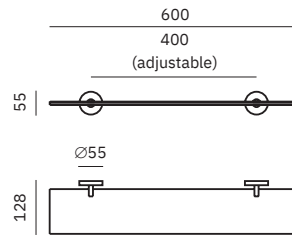

16856.B

Glass shelf

Dimensions
55 x 600 x 128 mm
2 1/8" x 1'-11 5/8" x 5"