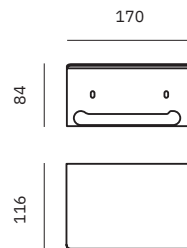

Toilet paper double roll holder

Dimensions
90 x 260 x 76 mm
3 1/3" x 10 1/4" x 3"

16829.S

Toilet paper roll holder

Dimensions
26 x 26 x 170 mm
1" x 1" x 6 3/4"

16825.S

Toilet brush

Dimensions
300 x 154 x 140 mm
11 3/4" x 6 1/8" x 5 1/2"

Toilet paper roll holder with shelf

Dimensions
84 x 170 x 116 mm
3 1/4" x 6 3/4" x 4 1/2"

09059.S

Toilet brush holder with wall support

Dimensions
378 x 100 x 104 mm
1'-2 7/8" x 3 7/8" x 4 1/8"

Material
AISI 304 stainless steel

Finish: Satin (.S)

16873.S

Hook

Dimensions
34 x 34 x 49 mm
1 3/8" x 1 3/8" x 1 7/8"

16874.S

Towel bar

Dimensions
55 x 406 x 55 mm
2 1/8" x 1'-4" x 2 1/8"

Roma