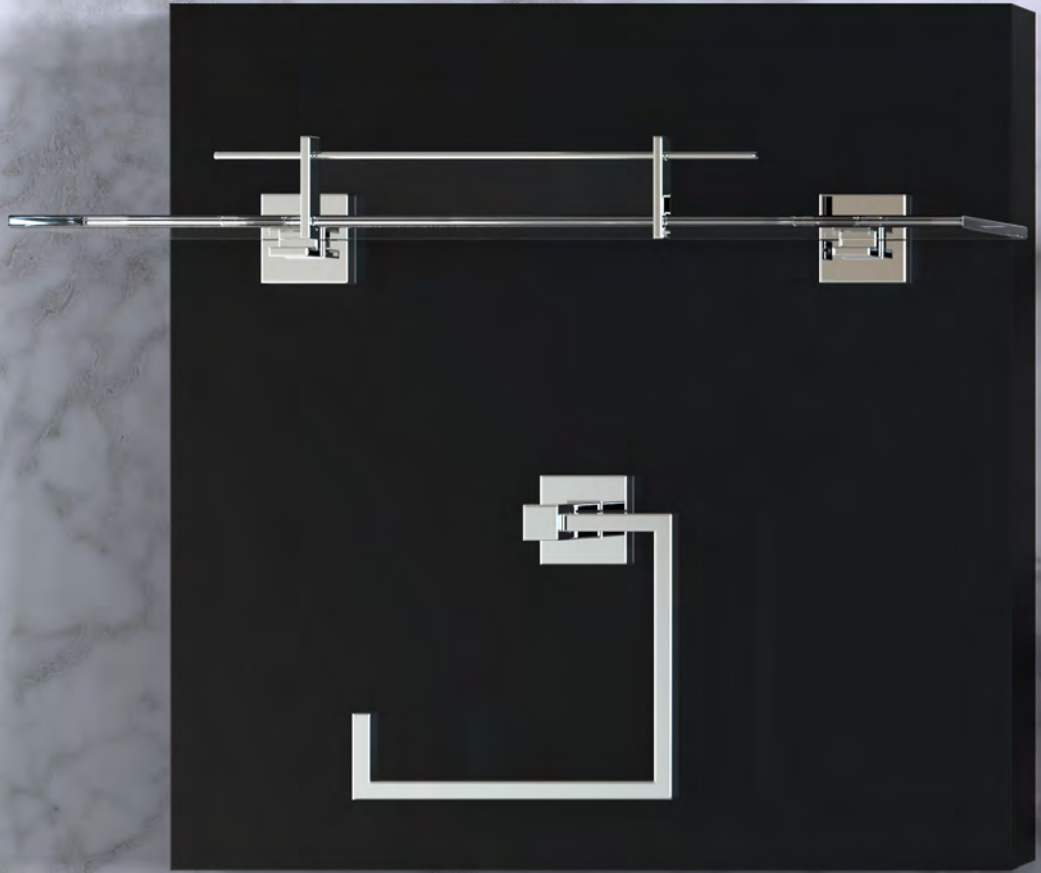

Toilet paper roll holder with shelf

Dimensions
84 x 170 x 116 mm
3 1/4" x 6 3/4" x 4 1/2"

09059.S

Toilet brush holder with wall support

Dimensions
378 x 100 x 104 mm
1'-2 7/8" x 3 7/8" x 4 1/8"

Material
AISI 304 stainless steel

Finish: Satin (.S)

16873.S

Hook

Dimensions
34 x 34 x 49 mm
1 3/8" x 1 3/8" x 1 7/8"

16874.S

Towel bar

Dimensions
55 x 406 x 55 mm
2 1/8" x 1'-4" x 2 1/8"

Roma