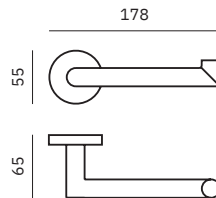

Dimensions
160 x 655 x 221 mm
6 1/4" x 2'-1 3/4" x 8 3/4"

Material
AISI 304 stainless steel

Finish: Polished (.B)

16849.B

Hook

Dimensions
55 x 55 x 50 mm
2 1/8" x 2 1/8" x 2"

16852.B

Double hook

Dimensions
55 x 55 x 45 mm
2 1/8" x 2 1/8" x 1 3/4"

16851.B

Hook

Dimensions
55 x 55 x 60 mm
2 1/8" x 2 1/8" x 2 3/8"

Niza Polished

- ✓ Collection of washroom accessories made of AISI 304 stainless steel
- ✓ Complements of blown glass
- ✓ Nuts and bolts of stainless steel
- ✓ Fixing screw to wall using mounting plate system

Material
AISI 304 stainless steel

Finish: Polished (.B)

16858.B

Toilet paper roll holder
Dimensions
133 x 138 x 65 mm
5 1/4" x 5 3/8" x 2 5/8"

16859.B

Toilet paper roll holder
Dimensions
55 x 178 x 65 mm
2 1/8" x 7" x 2 1/2"