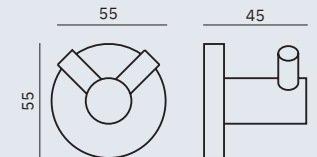

OTHER COLOURS

Hook

Dimensions
55 x 55 x 50 mm
2 1/8" x 2 1/8" x 2"

16852.N

OTHER COLOURS

Double hook

Dimensions
55 x 55 x 45 mm
2 1/8" x 2 1/8" x 1 3/4"

16851.N

OTHER COLOURS

Hook

Dimensions
55 x 55 x 60 mm
2 1/8" x 2 1/8" x 2 3/8"

Niza Black

- ✓ Collection of washroom accessories made of AISI 304 stainless steel
- ✓ Complements of blown glass
- ✓ Nuts and bolts of stainless steel
- ✓ Fixing screw to wall using mounting plate system