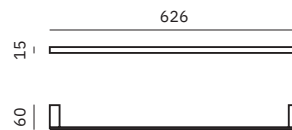

16920.60.B

Towel rack

Dimensions
15 x 626 x 60 mm
0 5/8" x 2'-0 5/8" x 2 3/8"