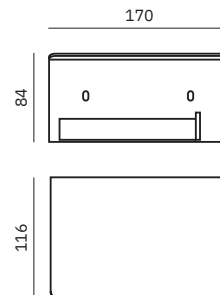

16878.B

Toilet paper roll holder with shelf

Dimensions
84 x 170 x 116 mm
3 1/4" x 6 3/4" x 4 1/2"