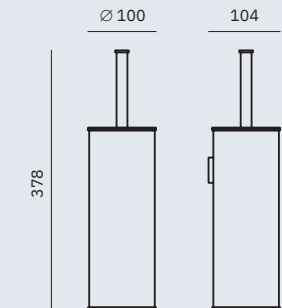

16873.S

Hook

Dimensions
34 x 34 x 49 mm
1 3/8" x 1 3/8" x 1 7/8"

16876.S

Toilet paper roll holder
with shelf

Dimensions
84 x 170 x 116 mm
3 1/4" x 6 3/4" x 4 1/2"

Material
AISI 304 stainless steel

Finish: Satin (.S)

16874.S

Towel bar

Dimensions
55 x 406 x 55 mm
2 1/8" x 1'-4" x 2 1/8"

09059.S

Toilet brush holder with wall
bracket

Material
Stainless steel

Dimensions
378 x 100 x 104 mm
1'-2 7/8" x 3 7/8" x 4 1/8"

09078.S