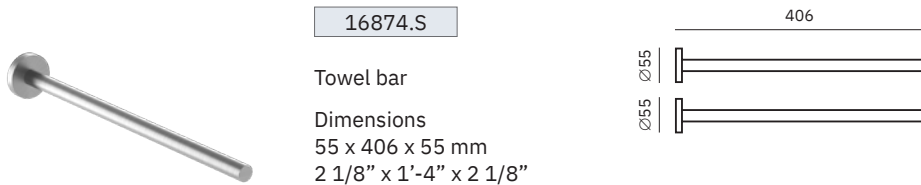

Material
AISI 304 stainless steel

Finish: Brushed gold (.G)

16880.G

Towel ring

Dimensions
155 x 225 x 70 mm
6 1/8" x 8 7/8" x 2 3/4"

16870.60.G

Towel rack

Dimensions
25 x 625 x 70 mm
1" x 2' 5/8" x 2 3/4"

16937.S

Toilet brush

Dimensions
360 x 90 x 119 mm
1'-2 1/8" x 3 1/2" x 4 3/4"

Corinto Satin

- ✓ Collection of washroom accessories made of AISI 304 stainless steel
- ✓ Complements of blown glass
- ✓ Nuts and bolts of stainless steel
- ✓ Fixing screw to wall using mounting plate system