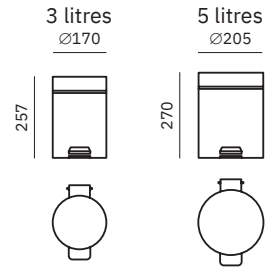

- 09100.03.B
- 09100.05.B
- 09100.12.B
- 09100.20.B
- 09100.30.B