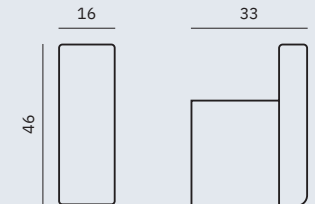

Dimensions
15 x 426 x 60 mm
0 5/8" x 16 3/4" x 2 3/8"

16923.N

Towel shelf

Dimensions
15 x 626 x 236 mm
0 5/8" x 24 5/8" x 9 1/4"

Material

AISI 304 stainless steel

Finish: Black (.N)

16921.N

Hook

Dimensions
46 x 16 x 33 mm
1 3/4" x 0 5/8" x 1 1/4"

16925.N

Soap dish

Dimensions
39 x 102 x 111 mm
1 1/2" x 4" x 4 3/8"

16931.N

Glass for toothbrush with wall support

Dimensions
96 x 64 x 92 mm
3 3/4" x 2 1/2" x 3 5/8"