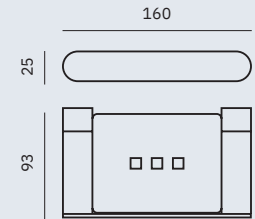

Material
AISI 304 stainless steel

Finish: Brushed gold (.G)

16871.G

Hook

Dimensions
45 x 25 x 44 mm
1 3/4" x 1" x 1 3/4"

16843.G

Towel rack shelf with bottom bar

Dimensions
103 x 600 x 203 mm
4" x 1'-11 5/8" x 8"

Dimensions
55 x 406 x 55 mm
2 1/8" x 1'-4" x 2 1/8"

16876.S

Toilet paper roll holder with shelf

Dimensions
84 x 170 x 116 mm
3 1/4" x 6 5/8" x 4 1/2"

Material
AISI 304 stainless steel

Finish: Satin (.S)

16877.S

Dimensions
25 x 425 x 70 mm
1" x 1'-4 3/4" x 2 3/4"

Material
AISI 304 stainless steel

Finish: Black (.N)

16875.N

Soap dish

Dimensions
25 x 160 x 93 mm
1" x 6 1/4" x 3 5/8"

16881.N

Glass for toothbrush with wall support

Dimensions
96 x 111 x 70 mm
3 3/4" x 4 3/8" x 2 3/4"

16843.N

Towel rack shelf with bottom bar

Dimensions
103 x 600 x 203 mm
4" x 1'-11 5/8" x 8"

Verona Black

- ✓ Collection of washroom accessories made of AISI 304 stainless steel
- ✓ Complements of blown glass
- ✓ Nuts and bolts of stainless steel
- ✓ Fixing screw to wall using mounting plate system