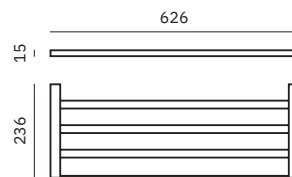

16923.B

Towel shelf

Dimensions
15 x 626 x 236 mm
0 5/8" x 24 5/8" x 9 1/4"