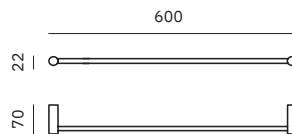

16820.40.S

Towel rack

Dimensions
22 x 400 x 70 mm
7/8" x 1'-3 3/4" x 2 3/4"

Ø 10 mm