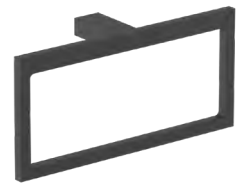

Corinto Black

- ✓ Collection of washroom accessories made of AISI 304 stainless steel
- ✓ Complements of blown glass
- ✓ Nuts and bolts of stainless steel
- ✓ Fixing screw to wall using mounting plate system