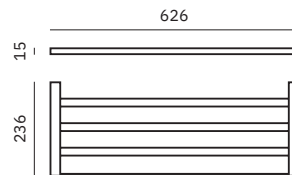

16923.S

Towel shelf

Dimensions
15 x 626 x 236 mm
0 5/8" x 24 5/8" x 9 1/4"