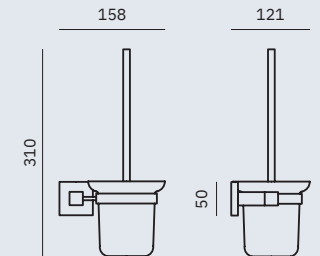

Dimensions
50 x 680 x 140 mm
2" x 2' 2 3/4" x 5 1/2"

10 x 10 mm tube

16910.B

OTHER COLOURS

Glass shelf

Dimensions
50 x 530 x 152 mm
2" x 1' 8 7/8" x 6"

Barcelona

- ✓ Collection of washroom accessories made of AISI 304 stainless steel
- ✓ Complements of blown glass
- ✓ Nuts and bolts of stainless steel
- ✓ Fixing screw to wall using mounting plate system

OTHER COLOURS

Hook

Dimensions
60 x 50 x 70 mm
2 3/8" x 2" x 2 3/4"

16907.B

OTHER COLOURS

Double hook

Dimensions
50 x 90 x 70 mm
2" x 3 1/2" x 2 3/4"

Material: AISI 304 stainless steel

Finish: Polished (.B)

Other colours

16916.B

OTHER COLOURS

Towel rack shelf with bottom bar

Dimensions
105 x 630 x 235 mm.
4 1/8" x 2-0 7/8" x 9 1/4"

16915.B

OTHER COLOURS

Toilet brush

Dimensions
310 x 158 x 121 mm.
1'-01/4" x 6 1/4" x 4 3/4"

Barcelona

- ✓ Collection of washroom accessories made of AISI 304 stainless steel
- ✓ Complements of blown glass
- ✓ Nuts and bolts of stainless steel
- ✓ Fixing screw to wall using mounting plate system