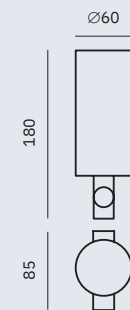

03046.B

Liquid soap dispenser

Dimensions

180 x 60 x 85 mm

7 1/8" x 2 3/8" x 3 3/8"

Capacity

300 ml